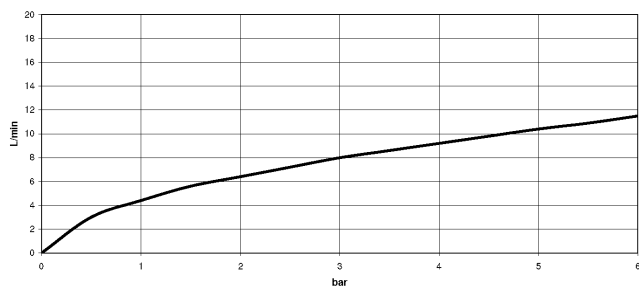

Recommended miscellaneous

Swivel limitation set -

12 823 970 90

Recommended miscellaneous

**VAIA Dispenser with rosette -
Brushed Durabross (23kt Gold)**

82 434 809-28

33 870 809

mm [inches]

1:5

Flow rate chart

Certificates

LGA_28657.

Belgaqua_24-005-
27_3.

33 870 809

Spare parts list

No.	Item Number	Name	Quantity used	Delivery time
1	90 28 22 397 00-28	spout	1	20
2	90 15 05 064 05 90	cartridge	1	2
3	09 14 10 190 90	seal	1	2
4	09 28 30 030-28	cover	1	20
5	90 20 80 052 00-28	handle	1	20
6	04 28 20 067 00 90	pipe	1	2
7	90 24 03 253 00 90	adaptor	1	2
8	04 30 02 120 00-85	hose	1	30
9	04 21 50 010 00 90	accessories	1	2
10	04 30 04 101 00 90	hose	2	2
11	04 30 11 040 00 90	fixing set	1	2
12	90 18 40 317 00-28	shower	1	20