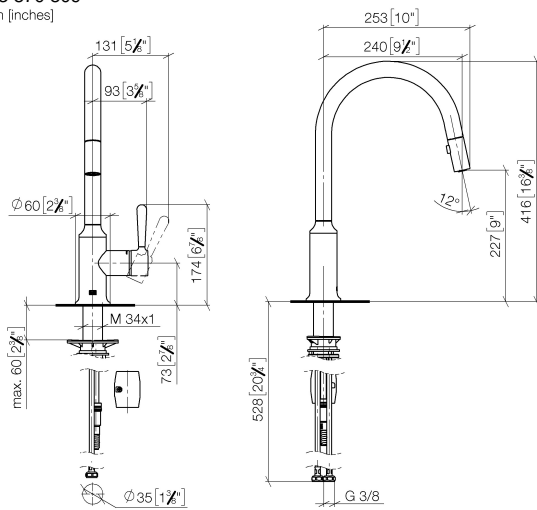

VAIA Single-lever mixer Pull-down with spray function - Brushed Durabross (23kt Gold)

VAIA

33 870 809

- 240mm projection
- pivotable spout 360°
- Optional swivel limiter available with swivel limiter set 12 823 970 90
- air-enriched flow and spray flow
- 1800 mm metal shower hose
- sprayface with anti-scaling system
- max. flow 8 l/min at 3 bar flow pressure
- lead-free
- This product can help a building meet the requirements of Green Building Rating Systems, e.g. LEED®, BREEAM®, DGNB

Recommended miscellaneous

Swivel limitation set -

12 823 970 90

Recommended miscellaneous

**VAIA Dispenser with rosette -
Brushed Durabross (23kt Gold)**

82 434 809-28

33 870 809

mm [inches]

1:5

Flow rate chart

Certificates

LGA_28657.

Belgaqua_24-005-
27_3.

33 870 809

Spare parts list

No.	Item Number	Name	Quantity used	Delivery time
1	90 28 22 397 00-28	spout	1	20
2	90 15 05 064 05 90	cartridge	1	2
3	09 14 10 190 90	seal	1	2
4	09 28 30 030-28	cover	1	20
5	90 20 80 052 00-28	handle	1	20
6	04 28 20 067 00 90	pipe	1	2
7	90 24 03 253 00 90	adaptor	1	2
8	04 30 02 120 00-85	hose	1	30
9	04 21 50 010 00 90	accessories	1	2
10	04 30 04 101 00 90	hose	2	2
11	04 30 11 040 00 90	fixing set	1	2
12	90 18 40 317 00-28	shower	1	20