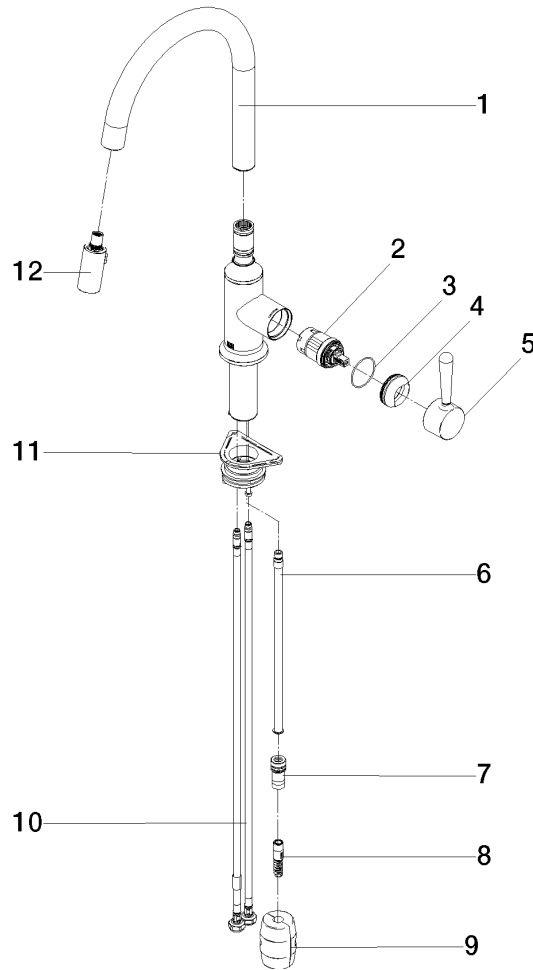

33 870 809

- 240mm projection
- pivotable spout 360°
- Optional swivel limiter available with swivel limiter set 12 823 970 90
- air-enriched flow and spray flow
- 1800 mm metal shower hose
- sprayface with anti-scaling system
- max. flow 8 l/min at 3 bar flow pressure
- lead-free
- This product can help a building meet the requirements of Green Building Rating Systems, e.g. LEED®, BREEAM®, DGNB

Recommended miscellaneous

Swivel limitation set -

12 823 970 90

Recommended miscellaneous

VAIA Dispenser with rosette -  
Brushed Chrome

82 434 809-93

33 870 809

Flow rate chart

Certificates

LGA\_28657.

Belgaqua\_24-005-  
27\_3.

33 870 809

Spare parts list

No.	Item Number	Name	Quantity used	Delivery time
1	90 28 22 397 00-93	spout	1	20
2	90 15 05 064 05 90	cartridge	1	2
3	09 14 10 190 90	seal	1	2
4	09 28 30 030-93	cover	1	60
5	90 20 80 052 00-93	handle	1	20
6	04 28 20 067 00 90	pipe	1	2
7	90 24 03 253 00 90	adaptor	1	2
8	04 30 02 120 00-85	hose	1	30
9	04 21 50 010 00 90	accessories	1	2
10	04 30 04 101 00 90	hose	2	2
11	04 30 11 040 00 90	fixing set	1	2
12	90 18 40 317 00-93	shower	1	20