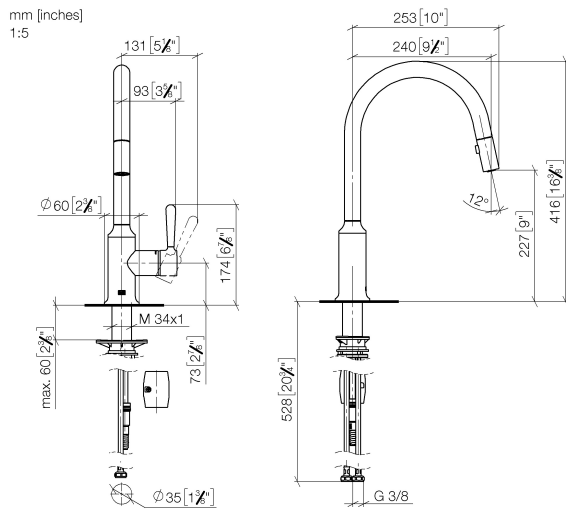

33 870 809

- 240mm projection
- pivotable spout 360°
- Optional swivel limiter available with swivel limiter set 12 823 970 90
- air-enriched flow and spray flow
- 1800 mm metal shower hose
- sprayface with anti-scaling system
- max. flow 8 l/min at 3 bar flow pressure
- lead-free
- This product can help a building meet the requirements of Green Building Rating Systems, e.g. LEED®, BREEAM®, DGNB

Recommended miscellaneous

Swivel limitation set -

12 823 970 90

Recommended miscellaneous

VAIA Dispenser with rosette -  
Brushed Chrome

82 434 809-93

33 870 809

Flow rate chart

Certificates

LGA\_28657.

Belgaqua\_24-005-  
27\_3.

33 870 809

Spare parts list

No.	Item Number	Name	Quantity used	Delivery time
1	90 28 22 397 00-93	spout	1	20
2	90 15 05 064 05 90	cartridge	1	2
3	09 14 10 190 90	seal	1	2
4	09 28 30 030-93	cover	1	60
5	90 20 80 052 00-93	handle	1	20
6	04 28 20 067 00 90	pipe	1	2
7	90 24 03 253 00 90	adaptor	1	2
8	04 30 02 120 00-85	hose	1	30
9	04 21 50 010 00 90	accessories	1	2
10	04 30 04 101 00 90	hose	2	2
11	04 30 11 040 00 90	fixing set	1	2
12	90 18 40 317 00-93	shower	1	20