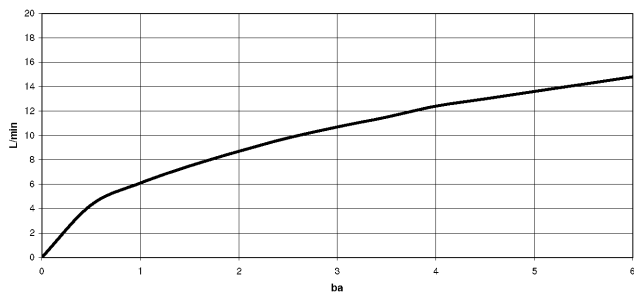

META SQUARE Single-lever mixer Pull-down with spray function - Brushed Platinum

META SQUARE

33 870 861

- 240mm projection
- pivotable spout 360°
- Optional swivel limiter available with swivel limiter set 12 823 970 90
- laminar and spray flow
- 1800 mm metal shower hose
- sprayface with anti-scaling system
- max. flow 10.4 l/min at 3 bar flow pressure
- lead-free
- This product can help a building meet the requirements of Green Building Rating Systems, e.g. LEED®, BREEAM®, DGNB

82 424 970-06

33 870 861

mm [inches]

1:5

Flow rate chart

Certificates

LGA_38641.

Belgaqua_24-005-
27_3.