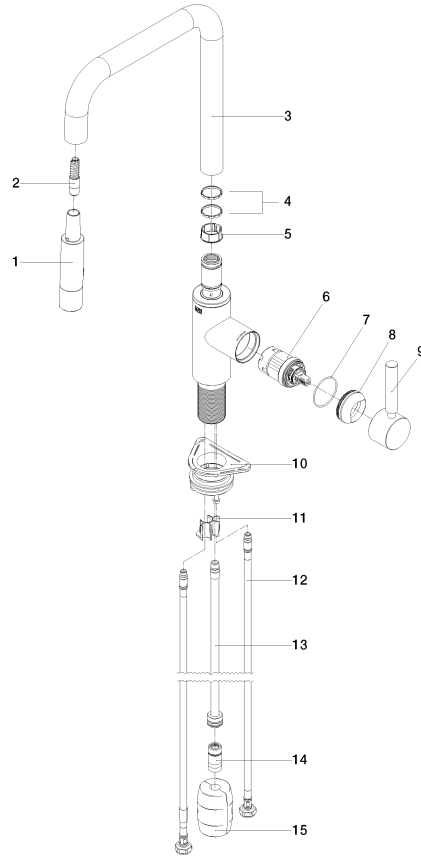

META SQUARE Single-lever mixer Pull-down with spray function - Brushed Platinum

META SQUARE

33 870 861

- 240mm projection
- pivotable spout 360°
- Optional swivel limiter available with swivel limiter set 12 823 970 90
- laminar and spray flow
- 1800 mm metal shower hose
- sprayface with anti-scaling system
- max. flow 10.4 l/min at 3 bar flow pressure
- lead-free
- This product can help a building meet the requirements of Green Building Rating Systems, e.g. LEED®, BREEAM®, DGNB

Recommended miscellaneous

Swivel limitation set -

12 823 970 90

Recommended miscellaneous

Strainer waste with control handle - Brushed Platinum

10 712 970-06

Recommended miscellaneous

Dispenser without rosette - Brushed Platinum

82 424 970-06

33 870 861

mm [inches]

1:5

Flow rate chart

Certificates

LGA_38641.

Belgaqua_24-005-
27_3.

33 870 861

Spare parts list

No.	Item Number	Name	Quantity used	Delivery time
1	90 12 11 148 00-06	shower	1	10
2	04 30 02 120 00-85	hose	1	30
3	90 28 22 308 00-06	spout	1	-
Spare part can no longer be ordered, please order the replacement item				
4	09 28 10 160 90	ring	2	2
5	09 18 40 186 90	sleeve	1	2
6	90 15 05 064 05 90	cartridge	1	2
7	09 14 10 190 90	seal	1	2
8	09 28 30 030-06	cover	1	10
9	90 20 66 027 00-06	handle	1	10
10	04 30 11 040 00 90	fixing set	1	2
11	09 20 93 056 90	insert	1	2
12	04 30 04 100 00 90	hose	2	2
13	04 28 20 067 00 90	pipe	1	2
14	90 24 03 253 00 90	adaptor	1	2
15	04 21 50 010 00 90	accessories	1	2