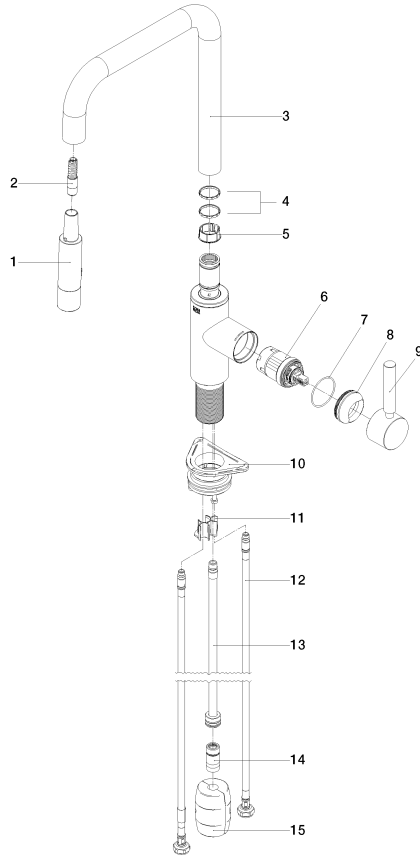

33 870 861

- 240mm projection
- pivotable spout 360°
- Optional swivel limiter available with swivel limiter set 12 823 970 90
- laminar and spray flow
- 1800 mm metal shower hose
- sprayface with anti-scaling system
- max. flow 10.4 l/min at 3 bar flow pressure
- lead-free
- This product can help a building meet the requirements of Green Building Rating Systems, e.g. LEED®, BREEAM®, DGNB

Recommended miscellaneous

	Swivel limitation set -	12 823 970 90
---	--------------------------------	---------------

Recommended miscellaneous

	Dispenser without rosette - Matte Black	82 424 970-33
---	--	---------------

Recommended miscellaneous

	Strainer waste with control handle - Matte Black	10 712 970-33
---	---	---------------

33 870 861

Flow rate chart

Certificates

LGA_38641.

Belgaqua_24-005-
27_3.

33 870 861

Spare parts list

No.	Item Number	Name	Quantity used	Delivery time
1	90 12 11 148 00-33	shower	1	30
2	04 30 02 120 00-85	hose	1	30
3	90 28 22 308 00-33	spout	1	-
Spare part can no longer be ordered, please order the replacement item				
4	09 28 10 160 90	ring	2	2
5	09 18 40 186 90	sleeve	1	2
6	90 15 05 064 05 90	cartridge	1	2
7	09 14 10 190 90	seal	1	2
8	09 28 30 030-33	cover	1	2
9	90 20 66 027 00-33	handle	1	30
10	04 30 11 040 00 90	fixing set	1	2
11	09 20 93 056 90	insert	1	2
12	04 30 04 100 00 90	hose	2	2
13	04 28 20 067 00 90	pipe	1	2
14	90 24 03 253 00 90	adaptor	1	2
15	04 21 50 010 00 90	accessories	1	2