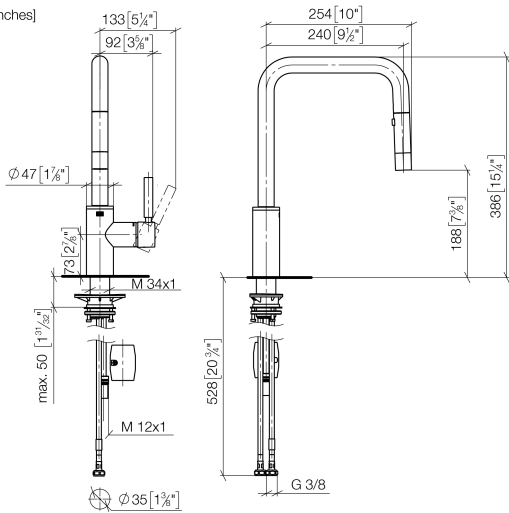

META SQUARE Single-lever mixer Pull-down with spray function - Brushed Champagne (22kt Gold)

33 870 861 Product version from 2/1/2023

- 240mm projection
- pivotable spout 360°
- Optional swivel limiter available with swivel limiter set 12 823 970 90
- laminar and spray flow
- 1800 mm metal shower hose
- sprayface with anti-scaling system
- max. flow 10.4 l/min at 3 bar flow pressure
- lead-free
- Flow modes can be changed while the water is running
- This product can help a building meet the requirements of Green Building Rating Systems, e.g. LEED®, BREEAM®, DGNB

**META SQUARE Single-lever mixer Pull-down with spray function - Brushed
Champagne (22kt Gold)**

33 870 861 Product version from 2/1/2023

mm [inches]

1:5

Flow rate chart

Codes & Standards

DIN 4109

EN 1717

ISO 3822

Ü-Zeichen

META SQUARE Single-lever mixer Pull-down with spray function - Brushed Champagne (22kt Gold)

33 870 861 Product version from 2/1/2023

Certificates

LGA_38

Belgaqua_24-005-2

META SQUARE Single-lever mixer Pull-down with spray function - Brushed Champagne (22kt Gold)

33 870 861 Product version from 2/1/2023

Spare parts list

No.	Item Number	Name	Quantity used	Delivery time
1	90 12 11 148 00-46	shower	1	-
Spare part can no longer be ordered, please order the replacement item				
2	04 30 02 120 00-85	hose	1	10
3	90 28 22 308 00-46	spout	1	-
Spare part can no longer be ordered, please order the replacement item				
4	09 28 10 160 90	ring	2	2
5	09 18 40 186 90	sleeve	1	2
6	90 15 05 064 05 90	cartridge	1	2
7	09 14 10 190 90	seal	1	2
8	09 28 30 030-46	cover	1	60
9	90 20 66 027 00-46	handle	1	30
10	04 30 11 040 00 90	fixing set	1	2
11	09 20 93 056 90	insert	1	2
12	04 30 04 100 00 90	hose	2	2
13	04 28 20 067 00 90	pipe	1	2
14	90 24 03 253 00 90	adaptor	1	2
15	04 21 50 010 00 90	accessories	1	2