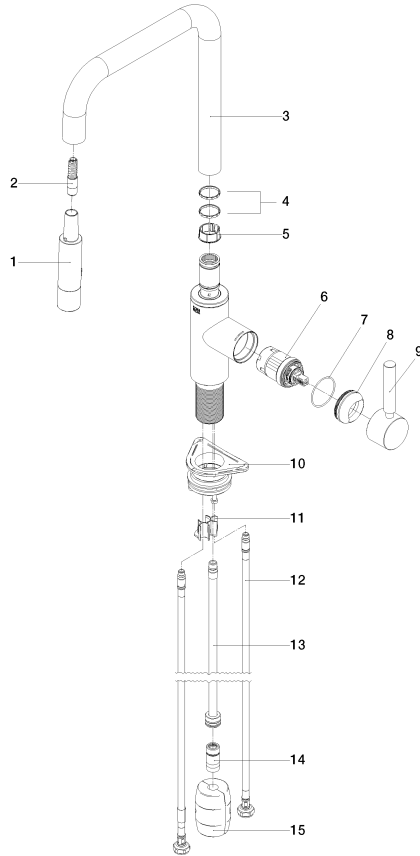

META SQUARE Single-lever mixer Pull-down with spray function - Brushed Champagne (22kt Gold)

33 870 861 Product version from 2/1/2023

- 240mm projection
- pivotable spout 360°
- Optional swivel limiter available with swivel limiter set 12 823 970 90
- laminar and spray flow
- 1800 mm metal shower hose
- sprayface with anti-scaling system
- max. flow 10.4 l/min at 3 bar flow pressure
- lead-free
- Flow modes can be changed while the water is running
- This product can help a building meet the requirements of Green Building Rating Systems, e.g. LEED®, BREEAM®, DGNB

**META SQUARE Single-lever mixer Pull-down with spray function - Brushed
Champagne (22kt Gold)**

33 870 861 Product version from 2/1/2023

mm [inches]

1:5

Flow rate chart

Codes & Standards

DIN 4109

EN 1717

ISO 3822

Ü-Zeichen

META SQUARE Single-lever mixer Pull-down with spray function - Brushed Champagne (22kt Gold)

33 870 861 Product version from 2/1/2023

Certificates

LGA_38

Belgaqua_24-005-2

META SQUARE Single-lever mixer Pull-down with spray function - Brushed Champagne (22kt Gold)

33 870 861 Product version from 2/1/2023

Spare parts list

No.	Item Number	Name	Quantity used	Delivery time
1	90 12 11 148 00-46	shower	1	-
Spare part can no longer be ordered, please order the replacement item				
2	04 30 02 120 00-85	hose	1	10
3	90 28 22 308 00-46	spout	1	-
Spare part can no longer be ordered, please order the replacement item				
4	09 28 10 160 90	ring	2	2
5	09 18 40 186 90	sleeve	1	2
6	90 15 05 064 05 90	cartridge	1	2
7	09 14 10 190 90	seal	1	2
8	09 28 30 030-46	cover	1	60
9	90 20 66 027 00-46	handle	1	30
10	04 30 11 040 00 90	fixing set	1	2
11	09 20 93 056 90	insert	1	2
12	04 30 04 100 00 90	hose	2	2
13	04 28 20 067 00 90	pipe	1	2
14	90 24 03 253 00 90	adaptor	1	2
15	04 21 50 010 00 90	accessories	1	2