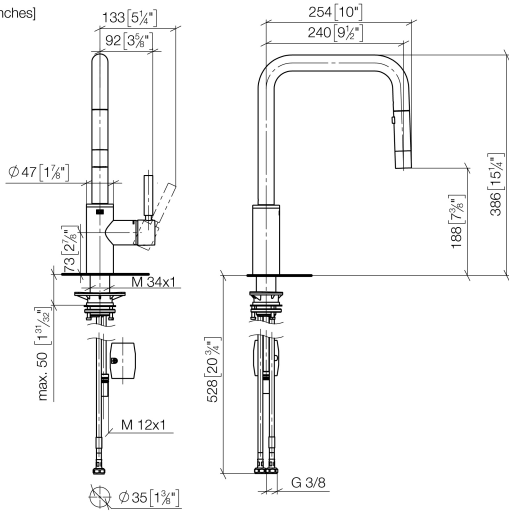

**META SQUARE Single-lever mixer Pull-down with spray function - Brushed Chrome**

META SQUARE

33 870 861

- 240mm projection
- pivotable spout 360°
- Optional swivel limiter available with swivel limiter set 12 823 970 90
- laminar and spray flow
- 1800 mm metal shower hose
- sprayface with anti-scaling system
- max. flow 10.4 l/min at 3 bar flow pressure
- lead-free
- This product can help a building meet the requirements of Green Building Rating Systems, e.g. LEED®, BREEAM®, DGNB

**Recommended miscellaneous**

**Swivel limitation set -**

12 823 970 90

**Recommended miscellaneous**

**Strainer waste with control handle - Brushed Chrome**

10 712 970-93

**Recommended miscellaneous**

**Dispenser without rosette - Brushed Chrome**

82 424 970-93

33 870 861

mm [inches]

1:5

**Flow rate chart**

**Certificates**

LGA\_38641.

Belgaqua\_24-005-  
27\_3.

33 870 861

**Spare parts list**

No.	Item Number	Name	Quantity used	Delivery time
1	90 12 11 148 00-93	shower	1	20
2	04 30 02 120 00-85	hose	1	30
3	90 28 22 308 00-93	spout	1	-
Spare part can no longer be ordered, please order the replacement item				
4	09 28 10 160 90	ring	2	2
5	09 18 40 186 90	sleeve	1	2
6	90 15 05 064 05 90	cartridge	1	2
7	09 14 10 190 90	seal	1	2
8	09 28 30 030-93	cover	1	60
9	90 20 66 027 00-93	handle	1	20
10	04 30 11 040 00 90	fixing set	1	2
11	09 20 93 056 90	insert	1	2
12	04 30 04 100 00 90	hose	2	2
13	04 28 20 067 00 90	pipe	1	2
14	90 24 03 253 00 90	adaptor	1	2
15	04 21 50 010 00 90	accessories	1	2