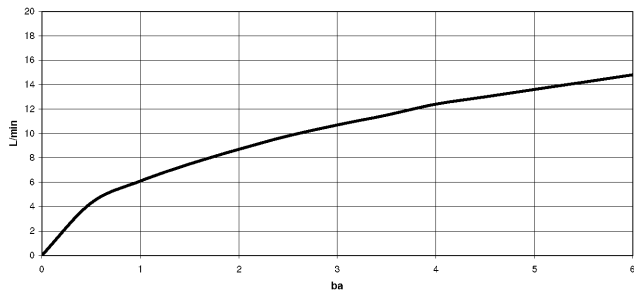

**META SQUARE Single-lever mixer Pull-down with spray function - Brushed Chrome**

META SQUARE

33 870 861

- 240mm projection
- pivotable spout 360°
- Optional swivel limiter available with swivel limiter set 12 823 970 90
- laminar and spray flow
- 1800 mm metal shower hose
- sprayface with anti-scaling system
- max. flow 10.4 l/min at 3 bar flow pressure
- lead-free
- This product can help a building meet the requirements of Green Building Rating Systems, e.g. LEED®, BREEAM®, DGNB

82 424 970-93

33 870 861

mm [inches]

1:5

**Flow rate chart**

**Certificates**

LGA\_38641.

Belgaqua\_24-005-  
27\_3.