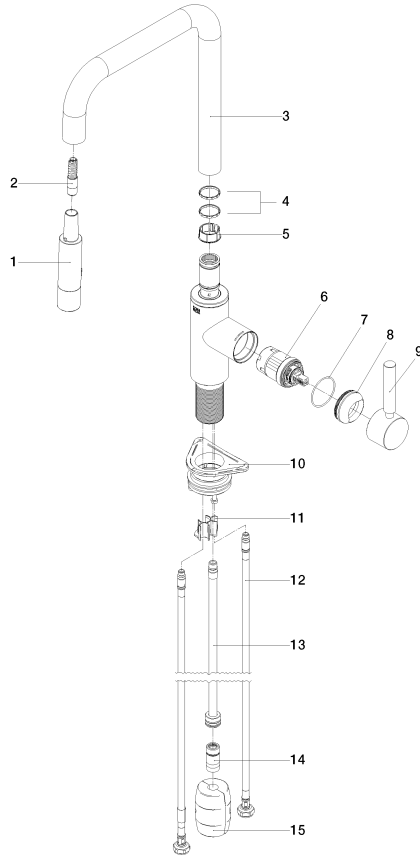

**META SQUARE Single-lever mixer Pull-down with spray function - Brushed Chrome**

META SQUARE

33 870 861

- 240mm projection
- pivotable spout 360°
- Optional swivel limiter available with swivel limiter set 12 823 970 90
- laminar and spray flow
- 1800 mm metal shower hose
- sprayface with anti-scaling system
- max. flow 10.4 l/min at 3 bar flow pressure
- lead-free
- This product can help a building meet the requirements of Green Building Rating Systems, e.g. LEED®, BREEAM®, DGNB

**Recommended miscellaneous**

**Swivel limitation set -**

12 823 970 90

**Recommended miscellaneous**

**Strainer waste with control handle - Brushed Chrome**

10 712 970-93

**Recommended miscellaneous**

**Dispenser without rosette - Brushed Chrome**

82 424 970-93

33 870 861

mm [inches]

1:5

**Flow rate chart**

**Certificates**

LGA\_38641.

Belgaqua\_24-005-  
27\_3.

33 870 861

**Spare parts list**

No.	Item Number	Name	Quantity used	Delivery time
1	90 12 11 148 00-93	shower	1	20
2	04 30 02 120 00-85	hose	1	30
3	90 28 22 308 00-93	spout	1	-
Spare part can no longer be ordered, please order the replacement item				
4	09 28 10 160 90	ring	2	2
5	09 18 40 186 90	sleeve	1	2
6	90 15 05 064 05 90	cartridge	1	2
7	09 14 10 190 90	seal	1	2
8	09 28 30 030-93	cover	1	60
9	90 20 66 027 00-93	handle	1	20
10	04 30 11 040 00 90	fixing set	1	2
11	09 20 93 056 90	insert	1	2
12	04 30 04 100 00 90	hose	2	2
13	04 28 20 067 00 90	pipe	1	2
14	90 24 03 253 00 90	adaptor	1	2
15	04 21 50 010 00 90	accessories	1	2