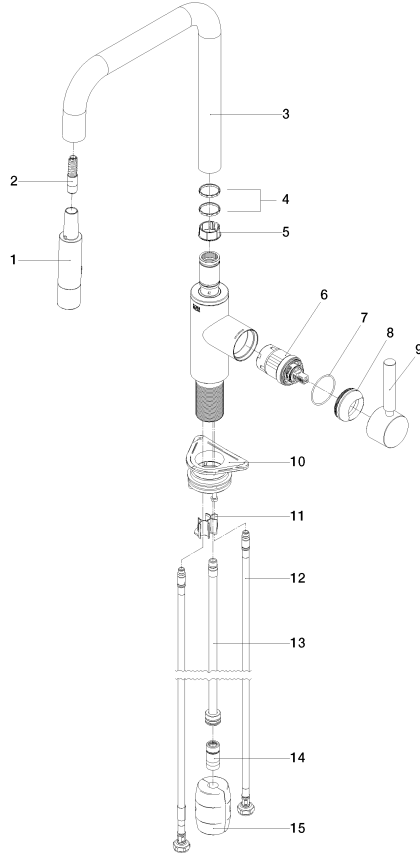

**META SQUARE Single-lever mixer Pull-down with spray function - Brushed Dark Platinum**

META SQUARE

33 870 861

- 240mm projection
- pivotable spout 360°
- Optional swivel limiter available with swivel limiter set 12 823 970 90
- laminar and spray flow
- 1800 mm metal shower hose
- sprayface with anti-scaling system
- max. flow 10.4 l/min at 3 bar flow pressure
- lead-free
- This product can help a building meet the requirements of Green Building Rating Systems, e.g. LEED®, BREEAM®, DGNB

**Recommended miscellaneous**

**Swivel limitation set -**

12 823 970 90

**Recommended miscellaneous**

**Strainer waste with control handle - Brushed Dark Platinum**

10 712 970-99

**Recommended miscellaneous**

**Dispenser without rosette - Brushed Dark Platinum**

82 424 970-99

33 870 861

mm [inches]

1:5

**Flow rate chart**

**Certificates**

LGA\_38641.

Belgaqua\_24-005-  
27\_3.

33 870 861

**Spare parts list**

No.	Item Number	Name	Quantity used	Delivery time
1	90 12 11 148 00-99	shower	1	30
2	04 30 02 120 00-85	hose	1	30
3	90 28 22 308 00-99	spout	1	-
Spare part can no longer be ordered, please order the replacement item				
4	09 28 10 160 90	ring	2	2
5	09 18 40 186 90	sleeve	1	2
6	90 15 05 064 05 90	cartridge	1	2
7	09 14 10 190 90	seal	1	2
8	09 28 30 030-99	cover	1	30
9	90 20 66 027 00-99	handle	1	30
10	04 30 11 040 00 90	fixing set	1	2
11	09 20 93 056 90	insert	1	2
12	04 30 04 100 00 90	hose	2	2
13	04 28 20 067 00 90	pipe	1	2
14	90 24 03 253 00 90	adaptor	1	2
15	04 21 50 010 00 90	accessories	1	2