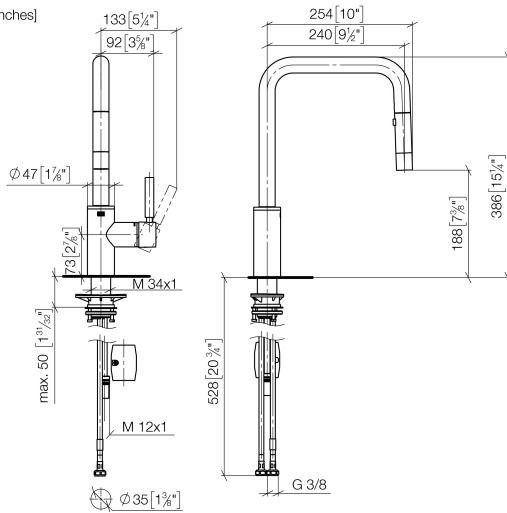

**META SQUARE Single-lever mixer Pull-down with spray function - Brushed Dark Platinum**

META SQUARE

33 870 861

- 240mm projection
- pivotable spout 360°
- Optional swivel limiter available with swivel limiter set 12 823 970 90
- laminar and spray flow
- 1800 mm metal shower hose
- sprayface with anti-scaling system
- max. flow 10.4 l/min at 3 bar flow pressure
- lead-free
- This product can help a building meet the requirements of Green Building Rating Systems, e.g. LEED®, BREEAM®, DGNB

**Recommended miscellaneous**

**Swivel limitation set -**

12 823 970 90

**Recommended miscellaneous**

**Strainer waste with control handle - Brushed Dark Platinum**

10 712 970-99

**Recommended miscellaneous**

**Dispenser without rosette - Brushed Dark Platinum**

82 424 970-99

33 870 861

mm [inches]

1:5

**Flow rate chart**

**Certificates**

LGA\_38641.

Belgaqua\_24-005-  
27\_3.

33 870 861

**Spare parts list**

No.	Item Number	Name	Quantity used	Delivery time
1	90 12 11 148 00-99	shower	1	30
2	04 30 02 120 00-85	hose	1	30
3	90 28 22 308 00-99	spout	1	-
Spare part can no longer be ordered, please order the replacement item				
4	09 28 10 160 90	ring	2	2
5	09 18 40 186 90	sleeve	1	2
6	90 15 05 064 05 90	cartridge	1	2
7	09 14 10 190 90	seal	1	2
8	09 28 30 030-99	cover	1	30
9	90 20 66 027 00-99	handle	1	30
10	04 30 11 040 00 90	fixing set	1	2
11	09 20 93 056 90	insert	1	2
12	04 30 04 100 00 90	hose	2	2
13	04 28 20 067 00 90	pipe	1	2
14	90 24 03 253 00 90	adaptor	1	2
15	04 21 50 010 00 90	accessories	1	2