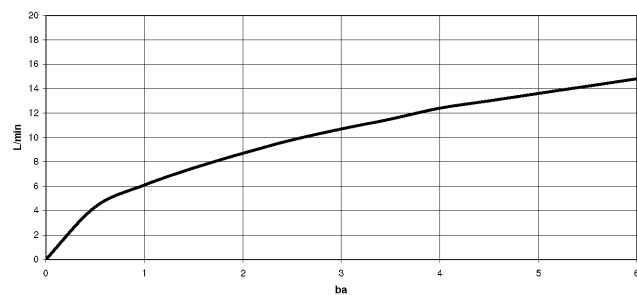

**META SQUARE Single-lever mixer Pull-down with spray function - Brushed Dark Platinum**

META SQUARE

33 870 861

- 240mm projection
- pivotable spout 360°
- Optional swivel limiter available with swivel limiter set 12 823 970 90
- laminar and spray flow
- 1800 mm metal shower hose
- sprayface with anti-scaling system
- max. flow 10.4 l/min at 3 bar flow pressure
- lead-free
- This product can help a building meet the requirements of Green Building Rating Systems, e.g. LEED®, BREEAM®, DGNB

**Dispenser without rosette - Brushed Dark Platinum**

82 424 970-99

33 870 861

mm [inches]

1:5

**Flow rate chart**

**Certificates**

LGA\_38641.