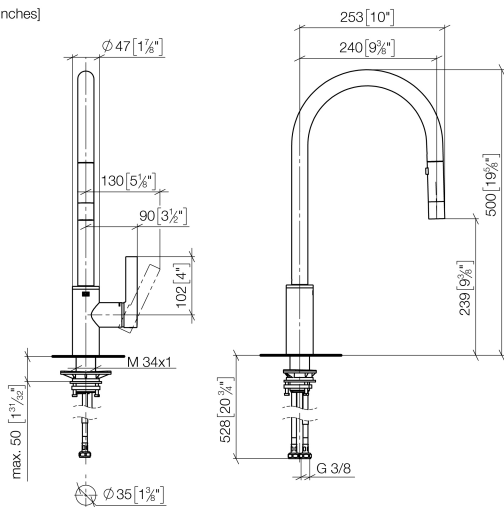

33 870 875

- 240mm projection
- pivotable spout 360°
- Optional swivel limiter available with swivel limiter set 12 823 970 90
- laminar and spray flow
- height of mixer 500 mm
- height up to laminar flow regulator 240 mm
- hole diameter 35 mm
- 1800 mm metal shower hose
- sprayface with anti-scaling system
- max. flow 10.4 l/min at 3 bar flow pressure
- lead-free
- This product can help a building meet the requirements of Green Building Rating Systems, e.g. LEED®, BREEAM®, DGNB

33 870 875

mm [inches]

### Flow rate chart