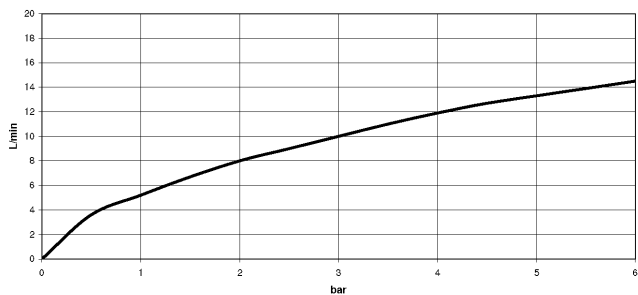

33 870 875

- 240mm projection
- pivotable spout 360°
- Optional swivel limiter available with swivel limiter set 12 823 970 90
- laminar and spray flow
- height of mixer 500 mm
- height up to laminar flow regulator 240 mm
- hole diameter 35 mm
- 1800 mm metal shower hose
- sprayface with anti-scaling system
- max. flow 10.4 l/min at 3 bar flow pressure
- lead-free
- This product can help a building meet the requirements of Green Building Rating Systems, e.g. LEED®, BREEAM®, DGNB

**Recommended miscellaneous**

**Swivel limitation set -**

12 823 970 90

**Recommended miscellaneous**

**Strainer waste with control handle - Dark Chrome** 10 712 970-19

**Recommended miscellaneous**

**Dispenser without rosette - Dark Chrome** 82 424 970-19

### Flow rate chart