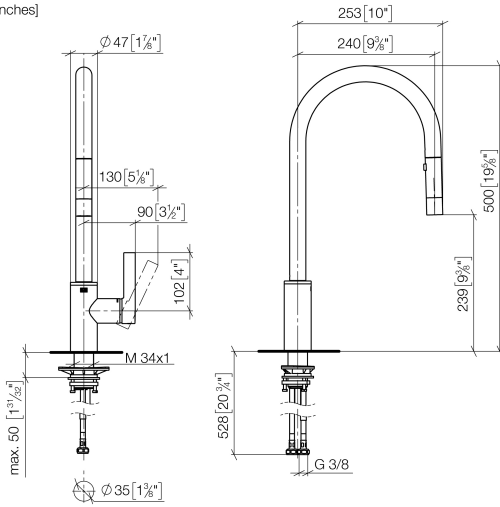

TARA ULTRA Single-lever mixer Pull-down with spray function - Brushed Durabron (23kt Gold)

TARA ULTRA

33 870 875

- 240mm projection
- pivotable spout 360°
- Optional swivel limiter available with swivel limiter set 12 823 970 90
- laminar and spray flow
- height of mixer 500 mm
- height up to laminar flow regulator 240 mm
- hole diameter 35 mm
- 1800 mm metal shower hose
- sprayface with anti-scaling system
- max. flow 10.4 l/min at 3 bar flow pressure
- lead-free
- This product can help a building meet the requirements of Green Building Rating Systems, e.g. LEED®, BREEAM®, DGNB

33 870 875
mm [inches]

Flow rate chart

Certificates

Belgaqua_21-027- 27_3. LGA_28657. GDV_0400314.

33 870 875

Spare parts list

No.	Item Number	Name	Quantity used	Delivery time
1	90 12 11 148 00-28	shower	1	20
2	04 30 02 120 00-85	hose	1	30
3	90 28 22 304 00-28	spout	1	20
4	09 28 10 160 90	ring	2	2
5	09 18 40 186 90	sleeve	1	2
6	09 30 11 203 90	ring	1	2
7	90 15 05 064 05 90	cartridge	1	2
8	09 14 10 190 90	seal	1	2
9	09 28 30 030-28	cover	1	20
10	09 20 87 020-28	handle	1	20
11	90 31 11 063 00 90	pin	1	2
12	90 31 20 087 00-28	plug	1	20
13	09 14 10 036 90	seal	1	2
14	04 30 04 101 00 90	hose	2	2
15	04 28 20 067 00 90	pipe	1	2
16	04 30 11 040 00 90	fixing set	1	2
17	09 20 93 056 90	insert	1	2
18	90 24 03 253 00 90	adaptor	1	2
19	09 30 03 038 90	hose	1	2
20	04 21 50 010 00 90	accessories	1	2
21	90 30 09 031 00 90	key	1	2