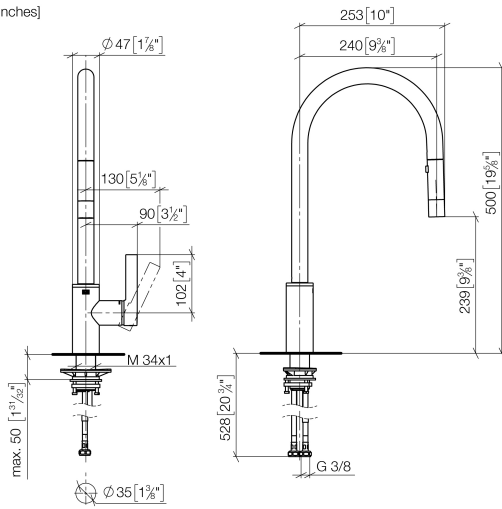

TARA ULTRA Single-lever mixer Pull-down with spray function - Brushed Bronze

33 870 875 Product version from 2/26/2015

- 240mm projection
- pivotable spout 360°
- Optional swivel limiter available with swivel limiter set 12 823 970 90
- laminar and spray flow
- height of mixer 500 mm
- height up to laminar flow regulator 240 mm
- hole diameter 35 mm
- 1800 mm metal shower hose
- sprayface with anti-scaling system
- max. flow 10.4 l/min at 3 bar flow pressure
- lead-free
- Flow modes can be changed while the water is running
- This product can help a building meet the requirements of Green Building Rating Systems, e.g. LEED®, BREEAM®, DGNB

mm [inches]

Flow rate chart

Codes & Standards

DIN 4109

Executive Order
no. 1007

ISO 3822

Ü-Zeichen

TARA ULTRA Single-lever mixer Pull-down with spray function - Brushed Bronze

33 870 875 Product version from 2/26/2015

Certificates

LGA_28

GDV_0400

TARA ULTRA Single-lever mixer Pull-down with spray function - Brushed Bronze

33 870 875 Product version from 2/26/2015

Parts for other finishes can be found here: [Chrome](#)

Spare parts list

No.	Item Number	Name	Quantity used	Delivery time
1	90 12 11 148 00-42	shower	1	60
2	04 30 02 120 00-85	hose	1	10
3	90 28 22 304 00-42	spout	1	30
4	09 28 10 160 90	ring	2	2
5	09 18 40 186 90	sleeve	1	2
6	09 30 11 203 90	ring	1	2
7	90 15 05 064 05 90	cartridge	1	2
8	09 14 10 190 90	seal	1	2
9	09 28 30 030-42	cover	1	60
10	09 20 87 020-42	handle	1	60
11	90 31 11 063 00 90	pin	1	2
12	90 31 20 087 00-42	plug	1	30
13	09 14 10 036 90	seal	1	2
14	04 30 04 101 00 90	hose	2	2
15	04 28 20 067 00 90	pipe	1	2
16	04 30 11 040 00 90	fixing set	1	2
17	09 20 93 056 90	insert	1	2
18	90 24 03 253 00 90	adaptor	1	2
19	09 30 03 038 90	hose	1	2
20	04 21 50 010 00 90	accessories	1	2
21	90 30 09 031 00 90	key	1	2