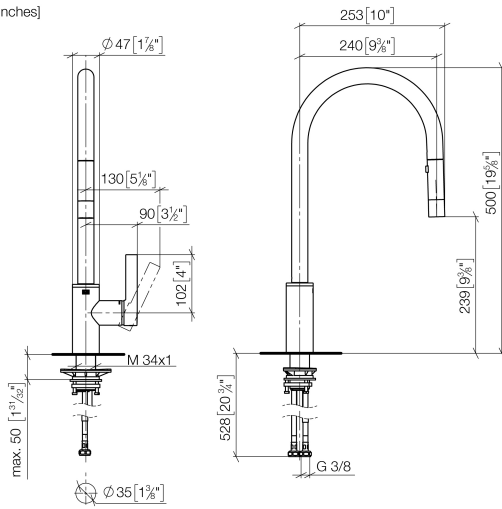

**TARA ULTRA Single-lever mixer Pull-down with spray function - Brushed Champagne (22kt Gold)**

TARA ULTRA

33 870 875

- 240mm projection
- pivotable spout 360°
- Optional swivel limiter available with swivel limiter set 12 823 970 90
- laminar and spray flow
- height of mixer 500 mm
- height up to laminar flow regulator 240 mm
- hole diameter 35 mm
- 1800 mm metal shower hose
- sprayface with anti-scaling system
- max. flow 10.4 l/min at 3 bar flow pressure
- lead-free
- This product can help a building meet the requirements of Green Building Rating Systems, e.g. LEED®, BREEAM®, DGNB

**Strainer waste with control handle  
- Brushed Champagne (22kt Gold)** 10 712 970-46

33 870 875  
mm [inches]

**Flow rate chart**

**Certificates**

LGA\_28657.

GDV\_0400314.

33 870 875

# TARA ULTRA Single-lever mixer Pull-down with spray function - Brushed Champagne (22kt Gold)

TARA ULTRA

33 870 875

## Spare parts list

No.	Item Number	Name	Quantity used	Delivery time
1	90 12 11 148 00-46	shower	1	-
Spare part can no longer be ordered, please order the replacement item				
2	04 30 02 120 00-85	hose	1	30
3	90 28 22 304 00-46	spout	1	30
4	09 28 10 160 90	ring	2	2
5	09 18 40 186 90	sleeve	1	2
6	09 30 11 203 90	ring	1	2
7	90 15 05 064 05 90	cartridge	1	2
8	09 14 10 190 90	seal	1	2
9	09 28 30 030-46	cover	1	60
10	09 20 87 020-46	handle	1	30
11	90 31 11 063 00 90	pin	1	2
12	90 31 20 087 00-46	plug	1	30
13	09 14 10 036 90	seal	1	2
14	04 30 04 101 00 90	hose	2	2
15	04 28 20 067 00 90	pipe	1	2
16	04 30 11 040 00 90	fixing set	1	2
17	09 20 93 056 90	insert	1	2
18	90 24 03 253 00 90	adaptor	1	2
19	09 30 03 038 90	hose	1	2
20	04 21 50 010 00 90	accessories	1	2
21	90 30 09 031 00 90	key	1	2