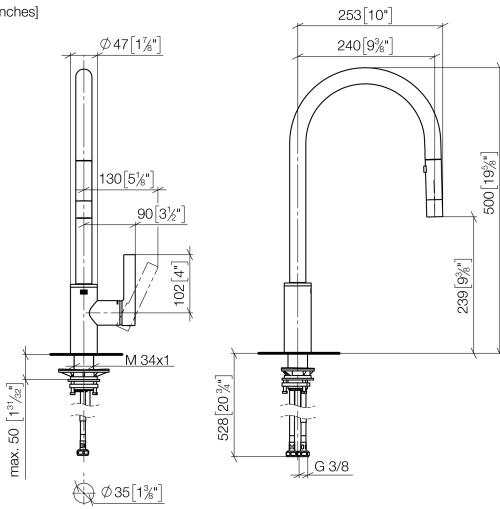

TARA ULTRA Single-lever mixer Pull-down with spray function - Brushed Chrome

TARA ULTRA

33 870 875

- 240mm projection
- pivotable spout 360°
- Optional swivel limiter available with swivel limiter set 12 823 970 90
- laminar and spray flow
- height of mixer 500 mm
- height up to laminar flow regulator 240 mm
- hole diameter 35 mm
- 1800 mm metal shower hose
- sprayface with anti-scaling system
- max. flow 10.4 l/min at 3 bar flow pressure
- lead-free
- This product can help a building meet the requirements of Green Building Rating Systems, e.g. LEED®, BREEAM®, DGNB

Recommended miscellaneous

Swivel limitation set -

12 823 970 90

Recommended miscellaneous

**Dispenser without rosette -
Brushed Chrome**

82 424 970-93

Recommended miscellaneous

**Strainer waste with control handle -
Brushed Chrome**

10 712 970-93

33 870 875
mm [inches]

Flow rate chart

Certificates

LGA_28657.

GDV_0400314.

33 870 875

Spare parts list

No.	Item Number	Name	Quantity used	Delivery time
1	90 12 11 148 00-93	shower	1	20
2	04 30 02 120 00-85	hose	1	30
3	90 28 22 304 00-93	spout	1	20
4	09 28 10 160 90	ring	2	2
5	09 18 40 186 90	sleeve	1	2
6	09 30 11 203 90	ring	1	2
7	90 15 05 064 05 90	cartridge	1	2
8	09 14 10 190 90	seal	1	2
9	09 28 30 030-93	cover	1	60
10	09 20 87 020-93	handle	1	60
11	90 31 11 063 00 90	pin	1	2
12	90 31 20 087 00-93	plug	1	20
13	09 14 10 036 90	seal	1	2
14	04 30 04 101 00 90	hose	2	2
15	04 28 20 067 00 90	pipe	1	2
16	04 30 11 040 00 90	fixing set	1	2
17	09 20 93 056 90	insert	1	2
18	90 24 03 253 00 90	adaptor	1	2
19	09 30 03 038 90	hose	1	2
20	04 21 50 010 00 90	accessories	1	2
21	90 30 09 031 00 90	key	1	2