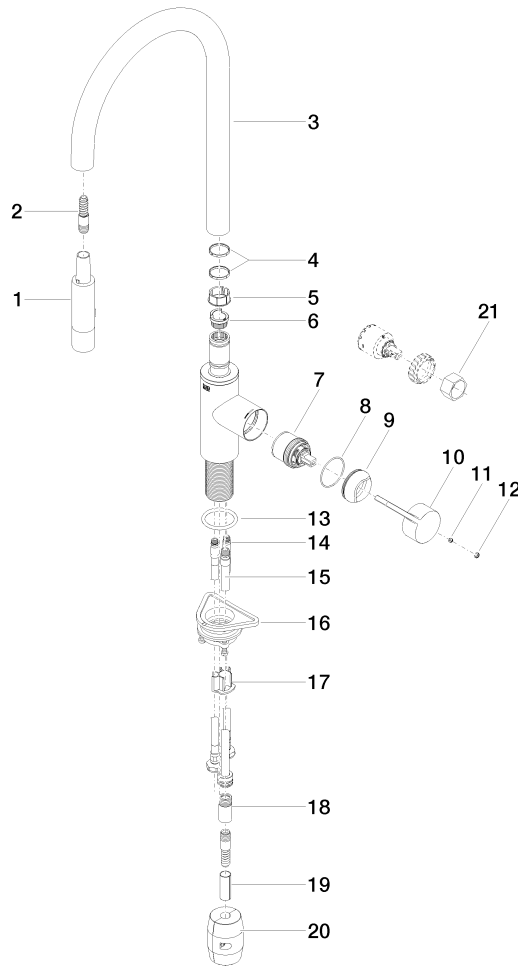

TARA ULTRA Single-lever mixer Pull-down with spray function - Brushed Chrome

TARA ULTRA

33 870 875

- 240mm projection
- pivotable spout 360°
- Optional swivel limiter available with swivel limiter set 12 823 970 90
- laminar and spray flow
- height of mixer 500 mm
- height up to laminar flow regulator 240 mm
- hole diameter 35 mm
- 1800 mm metal shower hose
- sprayface with anti-scaling system
- max. flow 10.4 l/min at 3 bar flow pressure
- lead-free
- This product can help a building meet the requirements of Green Building Rating Systems, e.g. LEED®, BREEAM®, DGNB

Recommended miscellaneous

Swivel limitation set -

12 823 970 90

Recommended miscellaneous

**Dispenser without rosette -
Brushed Chrome**

82 424 970-93

Recommended miscellaneous

**Strainer waste with control handle -
Brushed Chrome**

10 712 970-93

33 870 875
mm [inches]

Flow rate chart

Certificates

LGA_28657.

GDV_0400314.

33 870 875

Spare parts list

No.	Item Number	Name	Quantity used	Delivery time
1	90 12 11 148 00-93	shower	1	20
2	04 30 02 120 00-85	hose	1	30
3	90 28 22 304 00-93	spout	1	20
4	09 28 10 160 90	ring	2	2
5	09 18 40 186 90	sleeve	1	2
6	09 30 11 203 90	ring	1	2
7	90 15 05 064 05 90	cartridge	1	2
8	09 14 10 190 90	seal	1	2
9	09 28 30 030-93	cover	1	60
10	09 20 87 020-93	handle	1	60
11	90 31 11 063 00 90	pin	1	2
12	90 31 20 087 00-93	plug	1	20
13	09 14 10 036 90	seal	1	2
14	04 30 04 101 00 90	hose	2	2
15	04 28 20 067 00 90	pipe	1	2
16	04 30 11 040 00 90	fixing set	1	2
17	09 20 93 056 90	insert	1	2
18	90 24 03 253 00 90	adaptor	1	2
19	09 30 03 038 90	hose	1	2
20	04 21 50 010 00 90	accessories	1	2
21	90 30 09 031 00 90	key	1	2