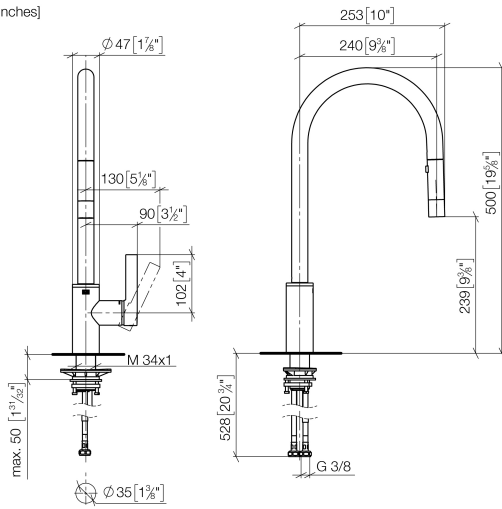

TARA ULTRA Single-lever mixer Pull-down with spray function - Brushed Dark Platinum

TARA ULTRA

33 870 875

- 240mm projection
- pivotable spout 360°
- Optional swivel limiter available with swivel limiter set 12 823 970 90
- laminar and spray flow
- height of mixer 500 mm
- height up to laminar flow regulator 240 mm
- hole diameter 35 mm
- 1800 mm metal shower hose
- sprayface with anti-scaling system
- max. flow 10.4 l/min at 3 bar flow pressure
- lead-free
- This product can help a building meet the requirements of Green Building Rating Systems, e.g. LEED®, BREEAM®, DGNB

Recommended miscellaneous

Swivel limitation set -

12 823 970 90

Recommended miscellaneous

**Dispenser without rosette -
Brushed Dark Platinum**

82 424 970-99

Recommended miscellaneous

**Strainer waste with control handle -
Brushed Dark Platinum**

10 712 970-99

33 870 875
mm [inches]

Flow rate chart

Certificates

Belgaqua_21-027- 27_3. LGA_28657. GDV_0400314.

33 870 875

Spare parts list

No.	Item Number	Name	Quantity used	Delivery time
1	90 12 11 148 00-99	shower	1	30
2	04 30 02 120 00-85	hose	1	30
3	90 28 22 304 00-99	spout	1	30
4	09 28 10 160 90	ring	2	2
5	09 18 40 186 90	sleeve	1	2
6	09 30 11 203 90	ring	1	2
7	90 15 05 064 05 90	cartridge	1	2
8	09 14 10 190 90	seal	1	2
9	09 28 30 030-99	cover	1	30
10	09 20 87 020-99	handle	1	30
11	90 31 11 063 00 90	pin	1	2
12	90 31 20 087 00-99	plug	1	30
13	09 14 10 036 90	seal	1	2
14	04 30 04 101 00 90	hose	2	2
15	04 28 20 067 00 90	pipe	1	2
16	04 30 11 040 00 90	fixing set	1	2
17	09 20 93 056 90	insert	1	2
18	90 24 03 253 00 90	adaptor	1	2
19	09 30 03 038 90	hose	1	2
20	04 21 50 010 00 90	accessories	1	2
21	90 30 09 031 00 90	key	1	2