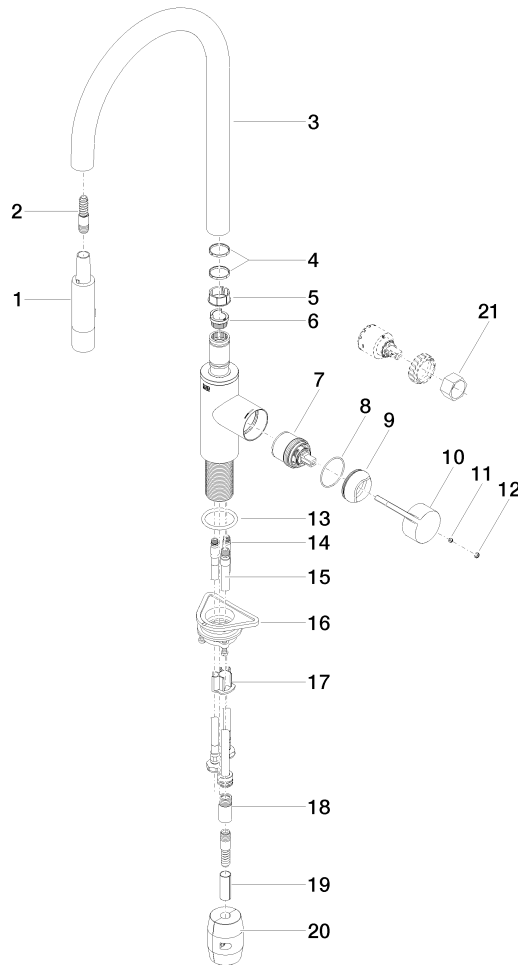

TARA ULTRA Single-lever mixer Pull-down with spray function - Brushed Dark Platinum

TARA ULTRA

33 870 875

- 240mm projection
- pivotable spout 360°
- Optional swivel limiter available with swivel limiter set 12 823 970 90
- laminar and spray flow
- height of mixer 500 mm
- height up to laminar flow regulator 240 mm
- hole diameter 35 mm
- 1800 mm metal shower hose
- sprayface with anti-scaling system
- max. flow 10.4 l/min at 3 bar flow pressure
- lead-free
- This product can help a building meet the requirements of Green Building Rating Systems, e.g. LEED®, BREEAM®, DGNB

Recommended miscellaneous

Swivel limitation set -

12 823 970 90

Recommended miscellaneous

**Dispenser without rosette -
Brushed Dark Platinum**

82 424 970-99

Recommended miscellaneous

**Strainer waste with control handle -
Brushed Dark Platinum**

10 712 970-99

33 870 875
mm [inches]

Flow rate chart

Certificates

Belgaqua_21-027- 27_3. LGA_28657. GDV_0400314.

33 870 875

Spare parts list

No.	Item Number	Name	Quantity used	Delivery time
1	90 12 11 148 00-99	shower	1	30
2	04 30 02 120 00-85	hose	1	30
3	90 28 22 304 00-99	spout	1	30
4	09 28 10 160 90	ring	2	2
5	09 18 40 186 90	sleeve	1	2
6	09 30 11 203 90	ring	1	2
7	90 15 05 064 05 90	cartridge	1	2
8	09 14 10 190 90	seal	1	2
9	09 28 30 030-99	cover	1	30
10	09 20 87 020-99	handle	1	30
11	90 31 11 063 00 90	pin	1	2
12	90 31 20 087 00-99	plug	1	30
13	09 14 10 036 90	seal	1	2
14	04 30 04 101 00 90	hose	2	2
15	04 28 20 067 00 90	pipe	1	2
16	04 30 11 040 00 90	fixing set	1	2
17	09 20 93 056 90	insert	1	2
18	90 24 03 253 00 90	adaptor	1	2
19	09 30 03 038 90	hose	1	2
20	04 21 50 010 00 90	accessories	1	2
21	90 30 09 031 00 90	key	1	2