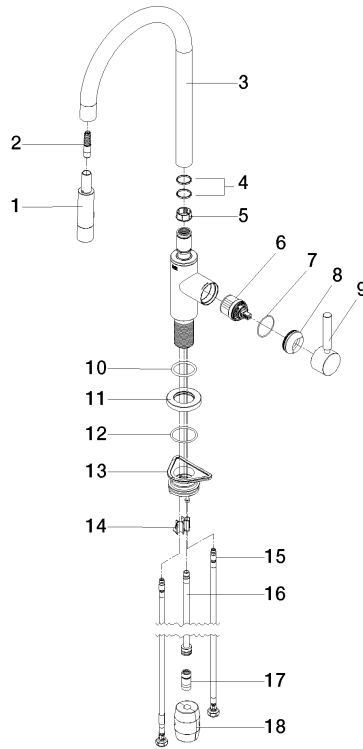

33 870 888

- 240mm projection
- pivotable spout 360°
- Optional swivel limiter available with swivel limiter set 12 823 970 90
- laminar and spray flow
- 1800 mm metal shower hose
- sprayface with anti-scaling system
- max. flow 10.4 l/min at 3 bar flow pressure
- lead-free
- This product can help a building meet the requirements of Green Building Rating Systems, e.g. LEED®, BREEAM®, DGNB

Recommended miscellaneous

	Swivel limitation set -	12 823 970 90
---	--------------------------------	---------------

Recommended miscellaneous

	Dispenser with rosette - Matte Black	82 444 970-33
---	---	---------------

Recommended miscellaneous

	Strainer waste with control handle - Matte Black	10 710 970-33
---	---	---------------

33 870 888

Spare parts list

No.	Item Number	Name	Quantity used	Delivery time
1	90 12 11 148 00-33	shower	1	30
2	04 30 02 120 00-85	hose	1	30
3	90 28 22 304 00-33	spout	1	2
4	09 28 10 160 90	ring	2	2
5	09 18 40 186 90	sleeve	1	2
6	90 15 05 064 05 90	cartridge	1	2
7	09 14 10 190 90	seal	1	2
8	09 28 30 030-33	cover	1	2
9	90 20 66 027 00-33	handle	1	30
10	09 14 10 036 90	seal	1	2
11	90 27 22 047 00-33	rosette	1	-
Spare part can no longer be ordered, please order the replacement item				
12	09 14 10 050 90	seal	1	2
13	04 30 11 040 00 90	fixing set	1	2
14	09 20 93 056 90	insert	1	2
15	04 30 04 101 00 90	hose	2	2
16	04 28 20 067 00 90	pipe	1	2
17	90 24 03 253 00 90	adaptor	1	2
18	04 21 50 010 00 90	accessories	1	2