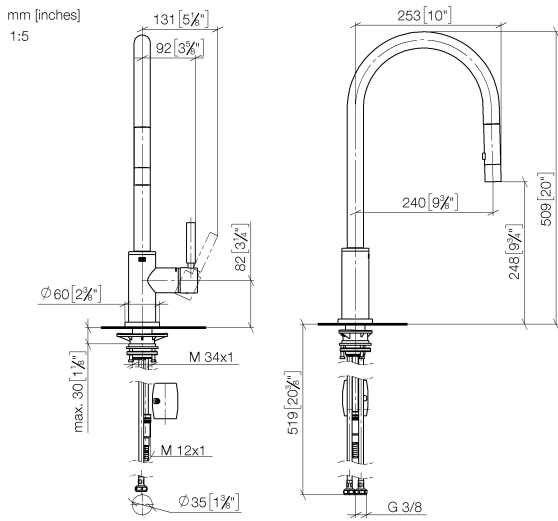

33 870 888

- 240mm projection
- pivotable spout 360°
- Optional swivel limiter available with swivel limiter set 12 823 970 90
- laminar and spray flow
- 1800 mm metal shower hose
- sprayface with anti-scaling system
- max. flow 10.4 l/min at 3 bar flow pressure
- lead-free
- This product can help a building meet the requirements of Green Building Rating Systems, e.g. LEED®, BREEAM®, DGNB

Recommended miscellaneous

Swivel limitation set -

12 823 970 90

Recommended miscellaneous

Strainer waste with control handle - Brushed Chrome 10 710 970-93

Recommended miscellaneous

Dispenser with rosette - Brushed Chrome 82 444 970-93

33 870 888

Flow rate chart

Certificates

LGA_38636.

Belgaqua_24-005-27_3.

33 870 888

Spare parts list

No.	Item Number	Name	Quantity used	Delivery time
1	90 12 11 148 00-93	shower	1	20
2	04 30 02 120 00-85	hose	1	30
3	90 28 22 304 00-93	spout	1	20
4	09 28 10 160 90	ring	2	2
5	09 18 40 186 90	sleeve	1	2
6	90 15 05 064 05 90	cartridge	1	2
7	09 14 10 190 90	seal	1	2
8	09 28 30 030-93	cover	1	60
9	90 20 66 027 00-93	handle	1	20
10	09 14 10 036 90	seal	1	2
11	90 27 22 047 00-93	rosette	1	-
Spare part can no longer be ordered, please order the replacement item				
12	09 14 10 050 90	seal	1	2
13	04 30 11 040 00 90	fixing set	1	2
14	09 20 93 056 90	insert	1	2
15	04 30 04 101 00 90	hose	2	2
16	04 28 20 067 00 90	pipe	1	2
17	90 24 03 253 00 90	adaptor	1	2
18	04 21 50 010 00 90	accessories	1	2