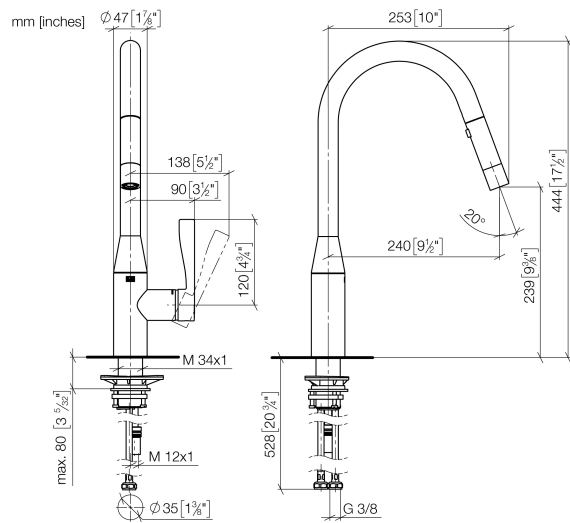

33 870 895

- 240mm projection
- pivotable spout 360°
- Optional swivel limiter available with swivel limiter set 12 821 970 90
- laminar and spray flow
- height of mixer 444 mm
- height up to laminar flow regulator 240 mm
- hole diameter 35 mm
- 1800 mm metal shower hose
- sprayface with anti-scaling system
- max. flow 10.4 l/min at 3 bar flow pressure
- lead-free
- This product can help a building meet the requirements of Green Building Rating Systems, e.g. LEED®, BREEAM®, DGNB

**Recommended miscellaneous**

**Swivel limitation set -** 12 821 970 90

**Recommended miscellaneous**

**Strainer waste with control handle - Brushed Platinum** 10 712 970-06

**Recommended miscellaneous**

**Dispenser without rosette - Brushed Platinum** 82 424 970-06

33 870 895

**Flow rate chart**

**Certificates**

Belgaqua\_21-027- 27\_3. LGA\_28657. GDV\_0400314.

33 870 895

Spare parts list

No.	Item Number	Name	Quantity used	Delivery time
1	90 12 11 148 00-06	shower	1	10
2	04 30 02 120 00-85	hose	1	30
3	90 28 22 302 00-06	spout	1	10
4	09 28 10 160 90	ring	1	2
5	09 28 10 162 90	ring	1	2
6	09 28 10 161 90	ring	1	2
7	90 15 05 064 00 90	cartridge	1	2
8	09 23 10 072 90	nut	1	60
9	09 14 10 190 90	seal	1	2
10	09 28 30 030-06	cover	1	10
11	09 20 89 020-06	handle	1	10
12	90 31 11 063 00 90	pin	1	2
13	90 31 20 087 00-06	plug	1	10
14	04 30 04 101 00 90	hose	2	2
15	04 28 20 067 00 90	pipe	1	2
16	04 30 11 040 00 90	fixing set	1	2
17	09 20 93 056 90	insert	1	2
18	90 24 03 253 00 90	adaptor	1	2
19	09 30 03 038 90	hose	1	2
20	04 21 50 010 00 90	accessories	1	2
21	90 30 09 031 00 90	key	1	2