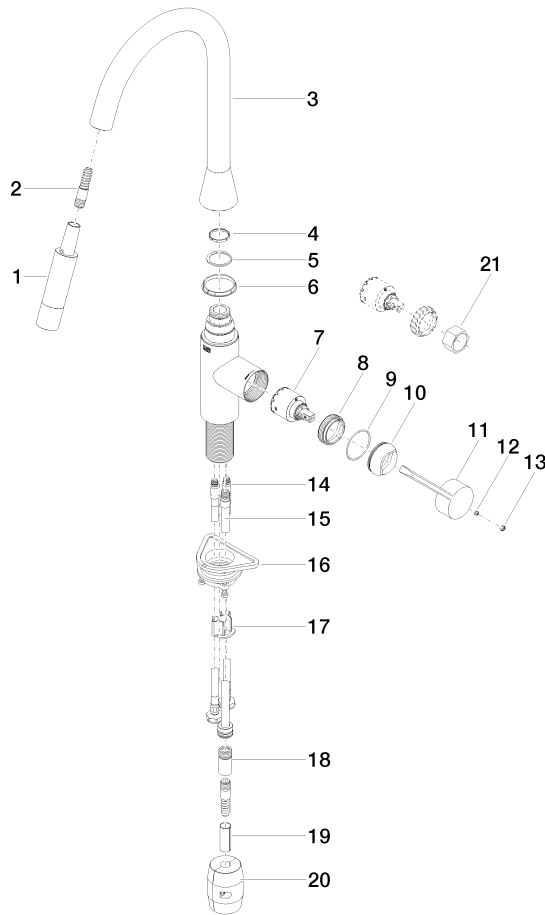

33 870 895

- 240mm projection
- pivatable spout 360°
- Optional swivel limiter available with swivel limiter set 12 821 970 90
- laminar and spray flow
- height of mixer 444 mm
- height up to laminar flow regulator 240 mm
- hole diameter 35 mm
- 1800 mm metal shower hose
- sprayface with anti-scaling system
- max. flow 10.4 l/min at 3 bar flow pressure
- lead-free
- This product can help a building meet the requirements of Green Building Rating Systems, e.g. LEED®, BREEAM®, DGNB

Intrinsic protection against back flow.

	Platinum	33 870 895-08
	Chrome	33 870 895-00
	Brushed Platinum	33 870 895-06
	Durabrace (23kt Gold)	33 870 895-09
	Dark Chrome	33 870 895-19
	Brushed Durabrace (23kt Gold)	33 870 895-28
	Matte Black	33 870 895-33
	Brushed Champagne (22kt Gold)	33 870 895-46
	Champagne (22kt Gold)	33 870 895-47
	Brushed Chrome	33 870 895-93
	Brushed Dark Platinum	33 870 895-99

**Recommended miscellaneous**

**Swivel limitation set -** 12 821 970 90

**Recommended miscellaneous**

**Strainer waste with control handle - Platinum** 10 712 970-08

**Recommended miscellaneous**

**Dispenser without rosette - Platinum** 82 424 970-08

33 870 895

**Flow rate chart**

**Certificates**

Belgaqua\_21-027- 27\_3. LGA\_28657. GDV\_0400314.

33 870 895

Spare parts list

No.	Item Number	Name	Quantity used	Delivery time
1	90 12 11 148 00-08	shower	1	40
2	04 30 02 120 00-85	hose	1	30
3	90 28 22 302 00-08	spout	1	40
4	09 28 10 160 90	ring	1	2
5	09 28 10 162 90	ring	1	2
6	09 28 10 161 90	ring	1	2
7	90 15 05 064 00 90	cartridge	1	2
8	09 23 10 072 90	nut	1	60
9	09 14 10 190 90	seal	1	2
10	09 28 30 030-08	cover	1	40
11	09 20 89 020-08	handle	1	40
12	90 31 11 063 00 90	pin	1	2
13	90 31 20 087 00-08	plug	1	40
14	04 30 04 101 00 90	hose	2	2
15	04 28 20 067 00 90	pipe	1	2
16	04 30 11 040 00 90	fixing set	1	2
17	09 20 93 056 90	insert	1	2
18	90 24 03 253 00 90	adaptor	1	2
19	09 30 03 038 90	hose	1	2
20	04 21 50 010 00 90	accessories	1	2
21	90 30 09 031 00 90	key	1	2