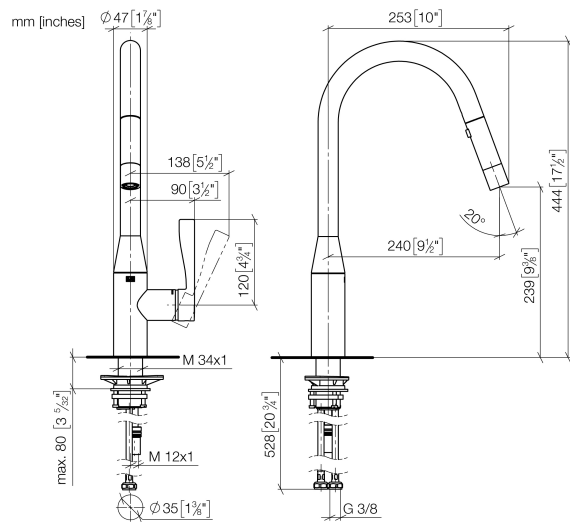

33 870 895

- 240mm projection
- pivatable spout 360°
- Optional swivel limiter available with swivel limiter set 12 821 970 90
- laminar and spray flow
- height of mixer 444 mm
- height up to laminar flow regulator 240 mm
- hole diameter 35 mm
- 1800 mm metal shower hose
- sprayface with anti-scaling system
- max. flow 10.4 l/min at 3 bar flow pressure
- lead-free
- This product can help a building meet the requirements of Green Building Rating Systems, e.g. LEED®, BREEAM®, DGNB

**Recommended miscellaneous**

**Swivel limitation set -** 12 821 970 90

**Recommended miscellaneous**

**Strainer waste with control handle - Platinum** 10 712 970-08

**Recommended miscellaneous**

**Dispenser without rosette - Platinum** 82 424 970-08

33 870 895

**Flow rate chart**

**Certificates**

Belgaqua\_21-027- 27\_3. LGA\_28657. GDV\_0400314.

33 870 895

Spare parts list

No.	Item Number	Name	Quantity used	Delivery time
1	90 12 11 148 00-08	shower	1	40
2	04 30 02 120 00-85	hose	1	30
3	90 28 22 302 00-08	spout	1	40
4	09 28 10 160 90	ring	1	2
5	09 28 10 162 90	ring	1	2
6	09 28 10 161 90	ring	1	2
7	90 15 05 064 00 90	cartridge	1	2
8	09 23 10 072 90	nut	1	60
9	09 14 10 190 90	seal	1	2
10	09 28 30 030-08	cover	1	40
11	09 20 89 020-08	handle	1	40
12	90 31 11 063 00 90	pin	1	2
13	90 31 20 087 00-08	plug	1	40
14	04 30 04 101 00 90	hose	2	2
15	04 28 20 067 00 90	pipe	1	2
16	04 30 11 040 00 90	fixing set	1	2
17	09 20 93 056 90	insert	1	2
18	90 24 03 253 00 90	adaptor	1	2
19	09 30 03 038 90	hose	1	2
20	04 21 50 010 00 90	accessories	1	2
21	90 30 09 031 00 90	key	1	2