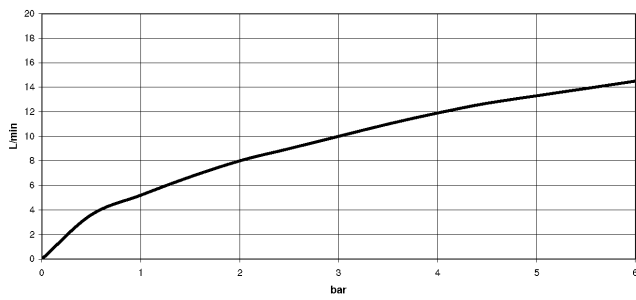

Flow rate chart

Certificates

LGA_28657.

GDV_0400314.