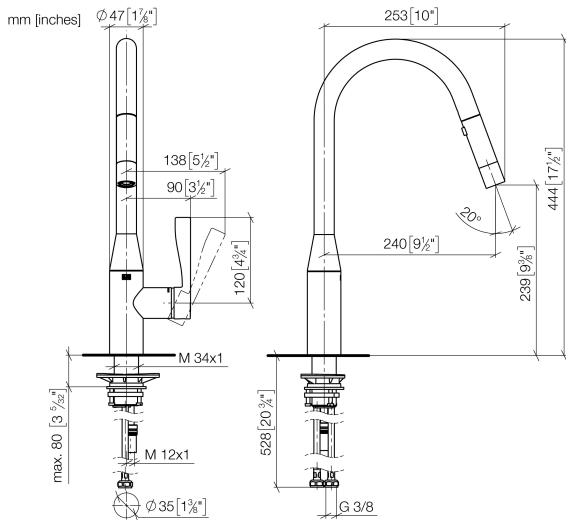

33 870 895

- 240mm projection
- pivotable spout 360°
- Optional swivel limiter available with swivel limiter set 12 821 970 90
- laminar and spray flow
- height of mixer 444 mm
- height up to laminar flow regulator 240 mm
- hole diameter 35 mm
- 1800 mm metal shower hose
- sprayface with anti-scaling system
- max. flow 10.4 l/min at 3 bar flow pressure
- lead-free
- This product can help a building meet the requirements of Green Building Rating Systems, e.g. LEED®, BREEAM®, DGNB

**Recommended miscellaneous**

**Swivel limitation set -** 12 821 970 90

**Recommended miscellaneous**

**Strainer waste with control handle - Dark Chrome** 10 712 970-19

**Recommended miscellaneous**

**Dispenser without rosette - Dark Chrome** 82 424 970-19

33 870 895

**Flow rate chart**

**Certificates**

LGA\_28657.

GDV\_0400314.

33 870 895