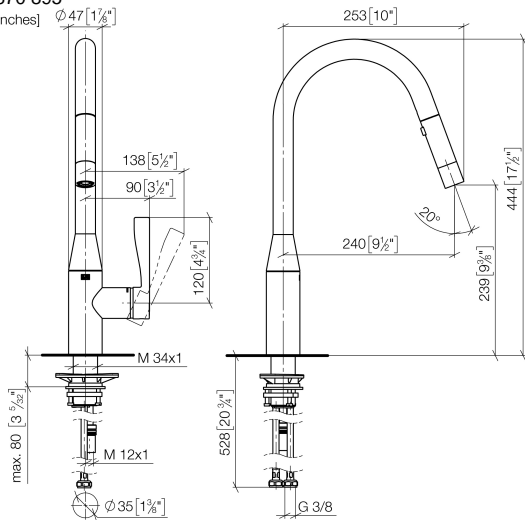

SYNC Single-lever mixer Pull-down with spray function - Brushed Durabronz (23kt Gold)

SYNC

33 870 895

- 240mm projection
- pivotable spout 360°
- Optional swivel limiter available with swivel limiter set 12 821 970 90
- laminar and spray flow
- height of mixer 444 mm
- height up to laminar flow regulator 240 mm
- hole diameter 35 mm
- 1800 mm metal shower hose
- sprayface with anti-scaling system
- max. flow 10.4 l/min at 3 bar flow pressure
- lead-free
- This product can help a building meet the requirements of Green Building Rating Systems, e.g. LEED®, BREEAM®, DGNB

Recommended miscellaneous

Swivel limitation set - 12 821 970 90

Recommended miscellaneous

Strainer waste with control handle - Brushed Durabronz (23kt Gold) 10 712 970-28

Recommended miscellaneous

Dispenser without rosette - Brushed Durabronz (23kt Gold) 82 424 970-28

33 870 895

mm [inches] $\varnothing 47 [1\frac{1}{8}"]$

Flow rate chart

Certificates

Belgaqua_21-027- 27_3. LGA_28657. GDV_0400314.

33 870 895

Spare parts list

No.	Item Number	Name	Quantity used	Delivery time
1	90 12 11 148 00-28	shower	1	20
2	04 30 02 120 00-85	hose	1	30
3	90 28 22 302 00-28	spout	1	20
4	09 28 10 160 90	ring	1	2
5	09 28 10 162 90	ring	1	2
6	09 28 10 161 90	ring	1	2
7	90 15 05 064 00 90	cartridge	1	2
8	09 23 10 072 90	nut	1	60
9	09 14 10 190 90	seal	1	2
10	09 28 30 030-28	cover	1	20
11	09 20 89 020-28	handle	1	20
12	90 31 11 063 00 90	pin	1	2
13	90 31 20 087 00-28	plug	1	20
14	04 30 04 101 00 90	hose	2	2
15	04 28 20 067 00 90	pipe	1	2
16	04 30 11 040 00 90	fixing set	1	2
17	09 20 93 056 90	insert	1	2
18	90 24 03 253 00 90	adaptor	1	2
19	09 30 03 038 90	hose	1	2
20	04 21 50 010 00 90	accessories	1	2
21	90 30 09 031 00 90	key	1	2