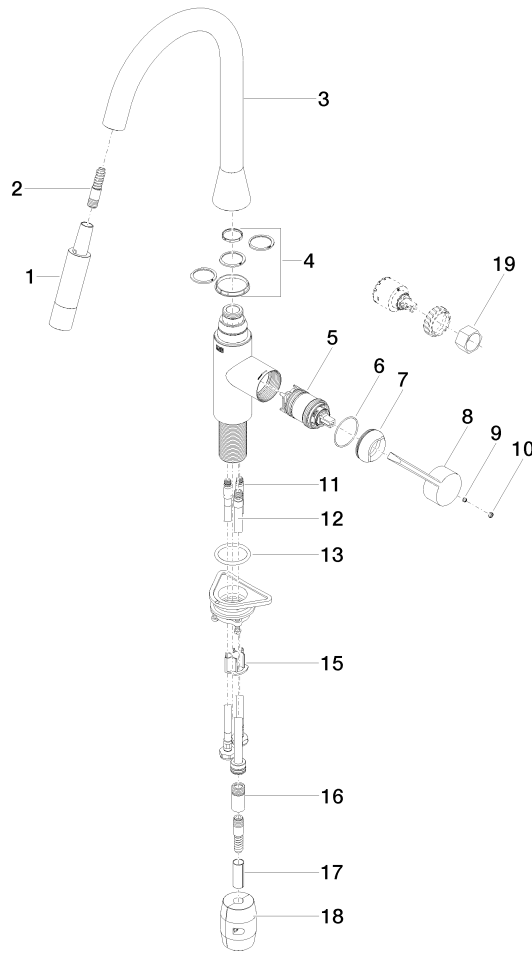

SYNC Single-lever mixer Pull-down with spray function - Brushed Bronze

33 870 895 Product version from 2/26/2015

- 240mm projection
- pivotable spout 360°
- Optional swivel limiter available with swivel limiter set 12 821 970 90
- laminar and spray flow
- height of mixer 444 mm
- height up to laminar flow regulator 240 mm
- hole diameter 35 mm
- 1800 mm metal shower hose
- sprayface with anti-scaling system
- max. flow 10.4 l/min at 3 bar flow pressure
- lead-free
- Flow modes can be changed while the water is running
- This product can help a building meet the requirements of Green Building Rating Systems, e.g. LEED®, BREEAM®, DGNB

Recommended miscellaneous

Swivel limitation set -

12 821 970 90

Recommended miscellaneous

Strainer waste with control handle - Brushed Bronze 10 712 970-42

SYNC Single-lever mixer Pull-down with spray function - Brushed Bronze

33 870 895 Product version from 2/26/2015

Flow rate chart

Codes & Standards

DIN 4109

Executive Order
no. 1007

ISO 3822

Ü-Zeichen

SYNC Single-lever mixer Pull-down with spray function - Brushed Bronze

33 870 895 Product version from 2/26/2015

Certificates

LGA_28

GDV_0400

SYNC Single-lever mixer Pull-down with spray function - Brushed Bronze

33 870 895 Product version from 2/26/2015

Spare parts list

No.	Item Number	Name	Quantity used	Delivery time
1	90 12 11 148 00-42	shower	1	60
2	04 30 02 120 00-85	hose	1	10
3	90 28 22 302 00-42	spout	1	30
4	12 821 970 90	Swivel limitation set -	1	2
5	90 15 05 064 05 90	cartridge	1	2
6	09 14 10 190 90	seal	1	2
7	09 28 30 030-42	cover	1	60
8	09 20 89 020-42	handle	1	60
9	90 31 11 063 00 90	pin	1	2
10	90 31 20 087 00-42	plug	1	30
11	04 30 04 101 00 90	hose	2	2
12	04 28 20 067 00 90	pipe	1	2
13	09 14 10 036 90	seal	1	2
14	04 30 11 040 00 90	fixing set	1	2
15	09 20 93 056 90	insert	1	2
16	90 24 03 253 00 90	adaptor	1	2
17	09 30 03 038 90	hose	1	2
18	04 21 50 010 00 90	accessories	1	2
19	90 30 09 031 00 90	key	1	2