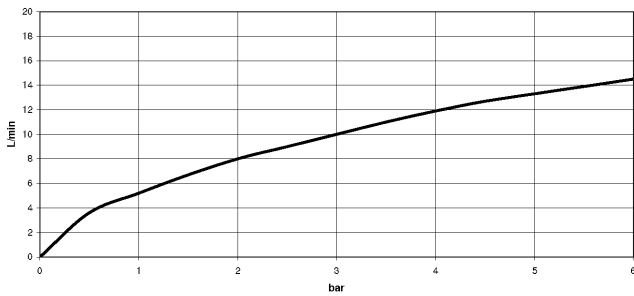

SYNC Single-lever mixer Pull-down with spray function - Brushed Champagne (22kt Gold)

SYNC

33 870 895

- 240mm projection
- pivotable spout 360°
- Optional swivel limiter available with swivel limiter set 12 821 970 90
- laminar and spray flow
- height of mixer 444 mm
- height up to laminar flow regulator 240 mm
- hole diameter 35 mm
- 1800 mm metal shower hose
- sprayface with anti-scaling system
- max. flow 10.4 l/min at 3 bar flow pressure
- lead-free
- This product can help a building meet the requirements of Green Building Rating Systems, e.g. LEED®, BREEAM®, DGNB

33 870 895

mm [inches] $\varnothing 47 [1\frac{1}{8}"]$

Flow rate chart

Certificates

LGA_28657.

GDV_0400314.

33 870 895