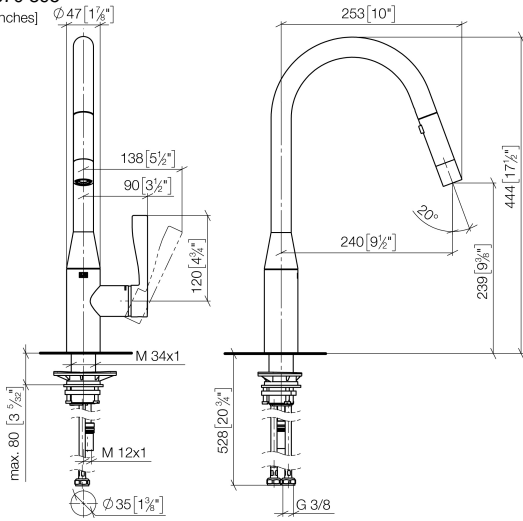

SYNC Single-lever mixer Pull-down with spray function - Brushed Champagne (22kt Gold)

SYNC

33 870 895

- 240mm projection
- pivotable spout 360°
- Optional swivel limiter available with swivel limiter set 12 821 970 90
- laminar and spray flow
- height of mixer 444 mm
- height up to laminar flow regulator 240 mm
- hole diameter 35 mm
- 1800 mm metal shower hose
- sprayface with anti-scaling system
- max. flow 10.4 l/min at 3 bar flow pressure
- lead-free
- This product can help a building meet the requirements of Green Building Rating Systems, e.g. LEED®, BREEAM®, DGNB

Recommended miscellaneous

Swivel limitation set - 12 821 970 90

Recommended miscellaneous

**Dispenser without rosette -
Brushed Champagne (22kt Gold)** 82 424 970-46

Recommended miscellaneous

**Strainer waste with control handle
- Brushed Champagne (22kt Gold)** 10 712 970-46

33 870 895

mm [inches] $\varnothing 47 [1\frac{1}{8}"]$

Flow rate chart

Certificates

LGA_28657.

GDV_0400314.

33 870 895