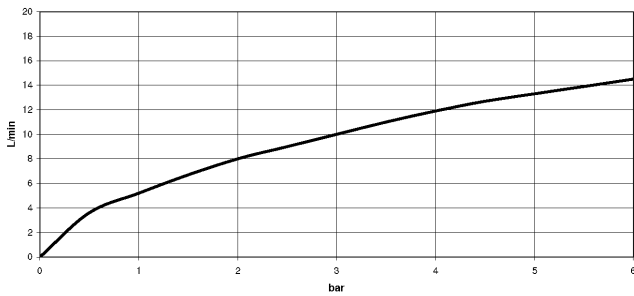

**SYNC Single-lever mixer Pull-down with spray function - Champagne (22kt Gold)**

SYNC

33 870 895

- 240mm projection
- pivatable spout 360°
- Optional swivel limiter available with swivel limiter set 12 821 970 90
- laminar and spray flow
- height of mixer 444 mm
- height up to laminar flow regulator 240 mm
- hole diameter 35 mm
- 1800 mm metal shower hose
- sprayface with anti-scaling system
- max. flow 10.4 l/min at 3 bar flow pressure
- lead-free
- This product can help a building meet the requirements of Green Building Rating Systems, e.g. LEED®, BREEAM®, DGNB

10 712 970-47

33 870 895

mm [inches]  $\varnothing 47 [1\frac{1}{8}"]$

**Flow rate chart**

**Certificates**

LGA\_28657.

GDV\_0400314.

33 870 895