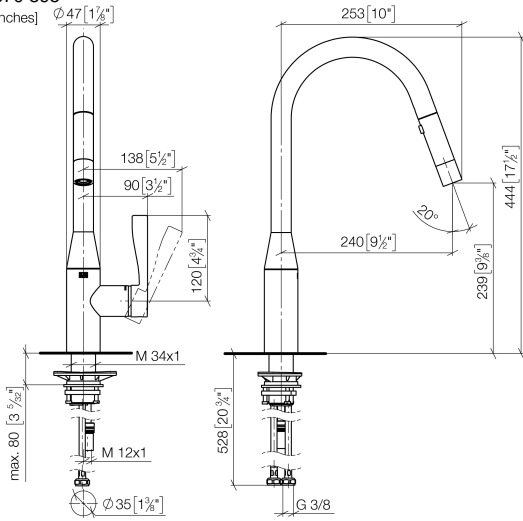

**SYNC Single-lever mixer Pull-down with spray function - Champagne (22kt Gold)**

SYNC

33 870 895

- 240mm projection
- pivatable spout 360°
- Optional swivel limiter available with swivel limiter set 12 821 970 90
- laminar and spray flow
- height of mixer 444 mm
- height up to laminar flow regulator 240 mm
- hole diameter 35 mm
- 1800 mm metal shower hose
- sprayface with anti-scaling system
- max. flow 10.4 l/min at 3 bar flow pressure
- lead-free
- This product can help a building meet the requirements of Green Building Rating Systems, e.g. LEED®, BREEAM®, DGNB

**Recommended miscellaneous**

**Swivel limitation set -**

12 821 970 90

**Recommended miscellaneous**

**Dispenser without rosette - Champagne (22kt Gold)**

82 424 970-47

**Recommended miscellaneous**

**Strainer waste with control handle - Champagne (22kt Gold)**

10 712 970-47

33 870 895

mm [inches]  $\varnothing 47 [1\frac{1}{8}"]$

**Flow rate chart**

**Certificates**

LGA\_28657.

GDV\_0400314.

33 870 895