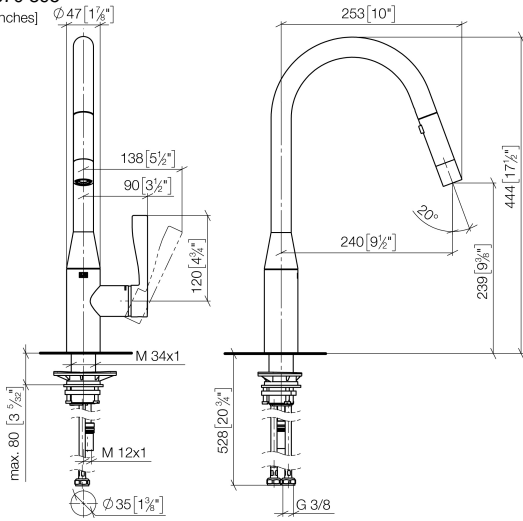

SYNC Single-lever mixer Pull-down with spray function - Brushed Dark Platinum

SYNC

33 870 895

- 240mm projection
- pivotable spout 360°
- Optional swivel limiter available with swivel limiter set 12 821 970 90
- laminar and spray flow
- height of mixer 444 mm
- height up to laminar flow regulator 240 mm
- hole diameter 35 mm
- 1800 mm metal shower hose
- sprayface with anti-scaling system
- max. flow 10.4 l/min at 3 bar flow pressure
- lead-free
- This product can help a building meet the requirements of Green Building Rating Systems, e.g. LEED®, BREEAM®, DGNB

Recommended miscellaneous

Swivel limitation set -

12 821 970 90

Recommended miscellaneous

**Dispenser without rosette -
Brushed Dark Platinum**

82 424 970-99

Recommended miscellaneous

**Strainer waste with control handle
- Brushed Dark Platinum**

10 712 970-99

33 870 895

mm [inches] $\varnothing 47 [1\frac{1}{8}"]$

Flow rate chart

Certificates

Belgaqua_21-027- 27_3. LGA_28657. GDV_0400314.

33 870 895

Spare parts list

No.	Item Number	Name	Quantity used	Delivery time
1	90 12 11 148 00-99	shower	1	30
2	04 30 02 120 00-85	hose	1	30
3	90 28 22 302 00-99	spout	1	30
4	09 28 10 160 90	ring	1	2
5	09 28 10 162 90	ring	1	2
6	09 28 10 161 90	ring	1	2
7	90 15 05 064 00 90	cartridge	1	2
8	09 23 10 072 90	nut	1	60
9	09 14 10 190 90	seal	1	2
10	09 28 30 030-99	cover	1	30
11	09 20 89 020-99	handle	1	30
12	90 31 11 063 00 90	pin	1	2
13	90 31 20 087 00-99	plug	1	30
14	04 30 04 101 00 90	hose	2	2
15	04 28 20 067 00 90	pipe	1	2
16	04 30 11 040 00 90	fixing set	1	2
17	09 20 93 056 90	insert	1	2
18	90 24 03 253 00 90	adaptor	1	2
19	09 30 03 038 90	hose	1	2
20	04 21 50 010 00 90	accessories	1	2
21	90 30 09 031 00 90	key	1	2