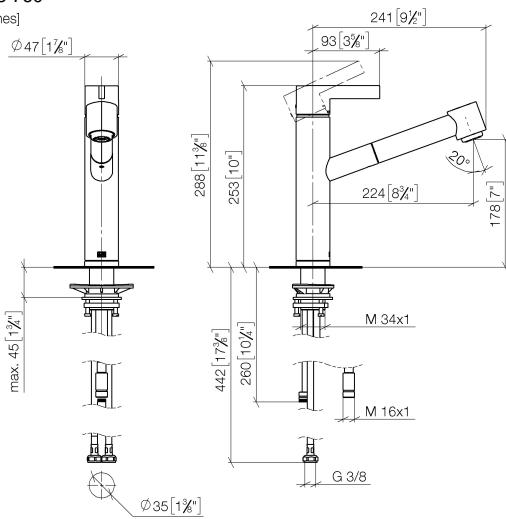

ENO Single-lever mixer Pull-out with spray function - Brushed Durabron (23kt Gold)

ENO

33 875 760

- 225mm projection
- pivotable spout 130°
- air-enriched flow and spray flow
- height of mixer 254 mm
- height up to aerator 179 mm
- hole diameter 35 mm
- 1600mm metal shower hose
- max. flow 9.6 l/min at 3 bar flow pressure
- lead-free
- This product can help a building meet the requirements of Green Building Rating Systems, e.g. LEED®, BREEAM®, DGNB

mm [inches]

Flow rate chart

Certificates

Belgaqua_21-027- 27_3. LGA_28656. GDV_0400277.

ENO Single-lever mixer Pull-out with spray function - Brushed Durabronz (23kt Gold)

ENO

33 875 760

Parts for other finishes can be found here: [Chrome](#)

ENO Single-lever mixer Pull-out with spray function - Brushed Durabronz (23kt Gold)

ENO

33 875 760

Spare parts list

No.	Item Number	Name	Quantity used	Delivery time
1	09 20 76 001-28	handle	1	20
2	90 31 20 109 00 90	plug	1	2
3	90 31 11 030 00 90	pin	1	2
4	09 28 30 012-28	cover	1	20
5	09 14 10 102 90	seal	1	2
6	09 24 04 270 90	nut	1	2
7	90 28 10 148 00 90	accessories	1	2
8	90 15 05 064 00 90	cartridge	1	2
9	04 30 02 121 00-85	hose	1	30
10	90 24 03 255 00-28	sleeve	1	20
11	09 23 01 039 90	sieve	1	2
12	90 12 11 098 00-28	shower	1	20
13	09 14 15 029 90	ring	1	2
14	09 28 10 144 90	ring	1	2
15	09 14 10 034 90	seal	1	2
16	09 27 76 001-28	rosette	1	20
17	09 14 10 036 90	seal	1	2
18	04 30 04 098 00 90	hose	2	60
19	04 30 11 040 00 90	fixing set	1	2
20	04 28 20 067 00 90	pipe	1	2
21	04 21 50 010 00 90	accessories	1	2
22	09 30 03 038 90	hose	1	2
23	90 24 03 253 00 90	adaptor	1	2
24	90 30 09 031 00 90	key	1	2