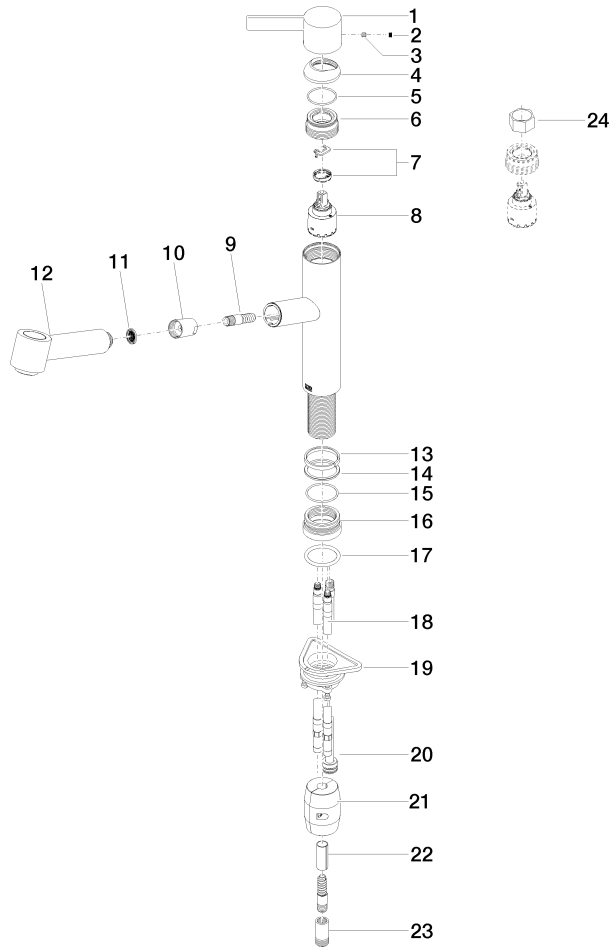

ENO Single-lever mixer Pull-out with spray function - Brushed Durabron (23kt Gold)

ENO

33 875 760

- 225mm projection
- pivotable spout 130°
- air-enriched flow and spray flow
- height of mixer 254 mm
- height up to aerator 179 mm
- hole diameter 35 mm
- 1600mm metal shower hose
- max. flow 9.6 l/min at 3 bar flow pressure
- lead-free
- This product can help a building meet the requirements of Green Building Rating Systems, e.g. LEED®, BREEAM®, DGNB

mm [inches]

Flow rate chart

Certificates

Belgaqua_21-027- 27_3. LGA_28656. GDV_0400277.

ENO Single-lever mixer Pull-out with spray function - Brushed Durabronz (23kt Gold)

ENO

33 875 760

Parts for other finishes can be found here: [Chrome](#)

ENO Single-lever mixer Pull-out with spray function - Brushed Durabronz (23kt Gold)

ENO

33 875 760

Spare parts list

No.	Item Number	Name	Quantity used	Delivery time
1	09 20 76 001-28	handle	1	20
2	90 31 20 109 00 90	plug	1	2
3	90 31 11 030 00 90	pin	1	2
4	09 28 30 012-28	cover	1	20
5	09 14 10 102 90	seal	1	2
6	09 24 04 270 90	nut	1	2
7	90 28 10 148 00 90	accessories	1	2
8	90 15 05 064 00 90	cartridge	1	2
9	04 30 02 121 00-85	hose	1	30
10	90 24 03 255 00-28	sleeve	1	20
11	09 23 01 039 90	sieve	1	2
12	90 12 11 098 00-28	shower	1	20
13	09 14 15 029 90	ring	1	2
14	09 28 10 144 90	ring	1	2
15	09 14 10 034 90	seal	1	2
16	09 27 76 001-28	rosette	1	20
17	09 14 10 036 90	seal	1	2
18	04 30 04 098 00 90	hose	2	60
19	04 30 11 040 00 90	fixing set	1	2
20	04 28 20 067 00 90	pipe	1	2
21	04 21 50 010 00 90	accessories	1	2
22	09 30 03 038 90	hose	1	2
23	90 24 03 253 00 90	adaptor	1	2
24	90 30 09 031 00 90	key	1	2