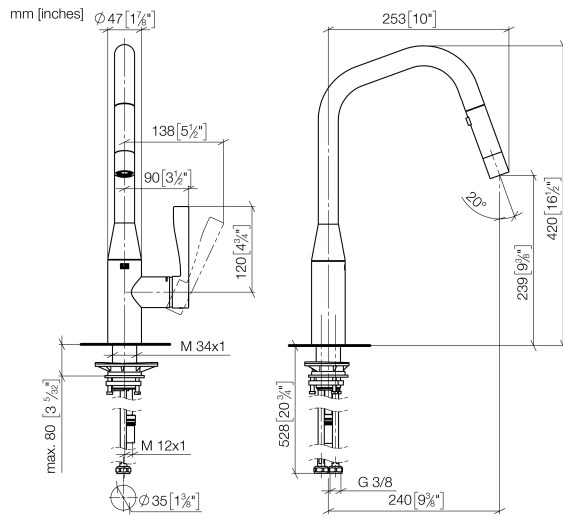

33 875 895

- 240mm projection
- pivotable spout 360°
- Optional swivel limiter available with swivel limiter set 12 821 970 90
- laminar and spray flow
- height of mixer 420 mm
- height up to laminar flow regulator 240 mm
- hole diameter 35 mm
- 1800 mm metal shower hose
- sprayface with anti-scaling system
- max. flow 10.4 l/min at 3 bar flow pressure
- lead-free
- This product can help a building meet the requirements of Green Building Rating Systems, e.g. LEED®, BREEAM®, DGNB

**Recommended miscellaneous**

**Swivel limitation set -** 12 821 970 90

**Recommended miscellaneous**

**Strainer waste with control handle - Brushed Platinum** 10 712 970-06

**Recommended miscellaneous**

**Dispenser without rosette - Brushed Platinum** 82 424 970-06

33 875 895

**Flow rate chart**

**Certificates**

Belgaqua\_21-027- 27\_3. LGA\_28658. GDV\_0400314.

33 875 895

Spare parts list

No.	Item Number	Name	Quantity used	Delivery time
1	90 12 11 148 00-06	shower	1	10
2	04 30 02 120 00-85	hose	1	30
3	90 28 22 301 00-06	spout	1	10
4	09 28 10 160 90	ring	1	2
5	09 28 10 162 90	ring	1	2
6	09 28 10 161 90	ring	1	2
7	90 15 05 064 02 90	cartridge	1	2
8	09 14 10 190 90	seal	1	2
9	09 28 30 030-06	cover	1	10
10	09 20 89 020-06	handle	1	10
11	90 31 11 063 00 90	pin	1	2
12	90 31 20 087 00-06	plug	1	10
13	04 30 04 101 00 90	hose	1	2
14	04 28 20 067 00 90	pipe	1	2
15	09 14 10 036 90	seal	1	2
16	04 30 11 040 00 90	fixing set	2	2
17	09 20 93 056 90	insert	1	2
18	90 24 03 253 00 90	adaptor	1	2
19	09 30 03 038 90	hose	1	2
20	04 21 50 010 00 90	accessories	1	2
21	90 30 09 031 00 90	key	1	2