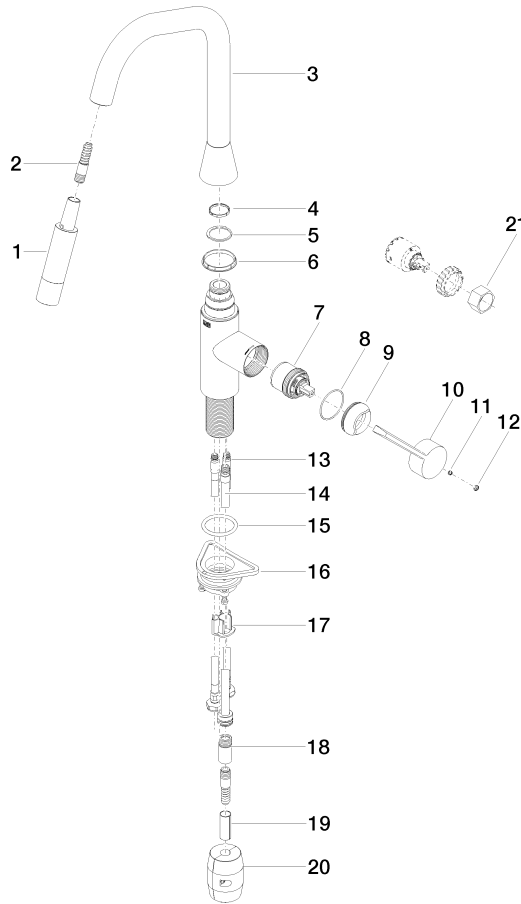

33 875 895

- 240mm projection
- pivotable spout 360°
- Optional swivel limiter available with swivel limiter set 12 821 970 90
- laminar and spray flow
- height of mixer 420 mm
- height up to laminar flow regulator 240 mm
- hole diameter 35 mm
- 1800 mm metal shower hose
- sprayface with anti-scaling system
- max. flow 10.4 l/min at 3 bar flow pressure
- lead-free
- This product can help a building meet the requirements of Green Building Rating Systems, e.g. LEED®, BREEAM®, DGNB

Intrinsic protection against back flow.

	Platinum	33 875 895-08
	Chrome	33 875 895-00
	Brushed Platinum	33 875 895-06
	Durabrace (23kt Gold)	33 875 895-09
	Dark Chrome	33 875 895-19
	Brushed Durabrace (23kt Gold)	33 875 895-28
	Matte Black	33 875 895-33
	Brushed Champagne (22kt Gold)	33 875 895-46
	Champagne (22kt Gold)	33 875 895-47
	Brushed Chrome	33 875 895-93
	Brushed Dark Platinum	33 875 895-99

Recommended miscellaneous

Swivel limitation set - 12 821 970 90

Recommended miscellaneous

Strainer waste with control handle - Platinum 10 712 970-08

Recommended miscellaneous

Dispenser without rosette - Platinum 82 424 970-08

33 875 895

Flow rate chart

Certificates

Belgaqua_21-027- 27_3. LGA_28658. GDV_0400314.

33 875 895

Spare parts list

No.	Item Number	Name	Quantity used	Delivery time
1	90 12 11 148 00-08	shower	1	40
2	04 30 02 120 00-85	hose	1	30
3	90 28 22 301 00-08	spout	1	40
4	09 28 10 160 90	ring	1	2
5	09 28 10 162 90	ring	1	2
6	09 28 10 161 90	ring	1	2
7	90 15 05 064 02 90	cartridge	1	2
8	09 14 10 190 90	seal	1	2
9	09 28 30 030-08	cover	1	40
10	09 20 89 020-08	handle	1	40
11	90 31 11 063 00 90	pin	1	2
12	90 31 20 087 00-08	plug	1	40
13	04 30 04 101 00 90	hose	1	2
14	04 28 20 067 00 90	pipe	1	2
15	09 14 10 036 90	seal	1	2
16	04 30 11 040 00 90	fixing set	2	2
17	09 20 93 056 90	insert	1	2
18	90 24 03 253 00 90	adaptor	1	2
19	09 30 03 038 90	hose	1	2
20	04 21 50 010 00 90	accessories	1	2
21	90 30 09 031 00 90	key	1	2