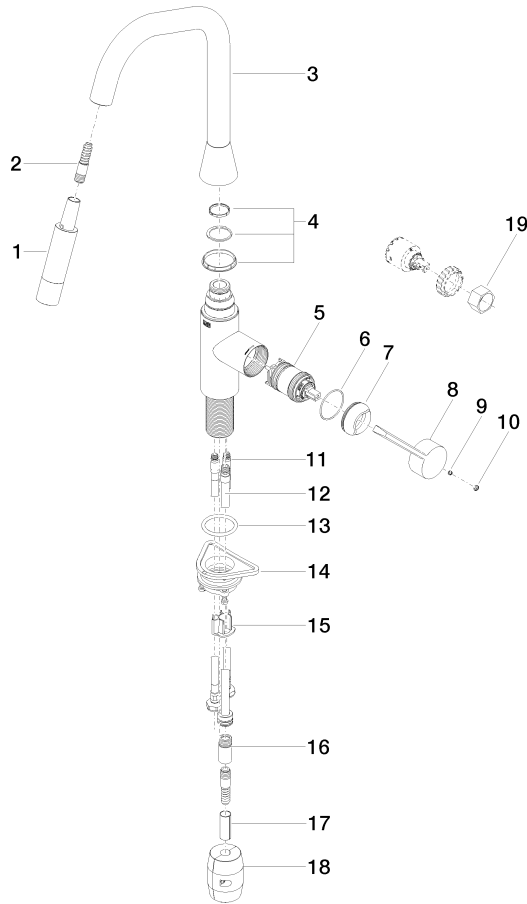

SYNC Single-lever mixer Pull-down with spray function - Durabron (23kt Gold)

33 875 895 Product version from 2/26/2015

- 240mm projection
- pivotable spout 360°
- Optional swivel limiter available with swivel limiter set 12 821 970 90
- laminar and spray flow
- height of mixer 420 mm
- height up to laminar flow regulator 240 mm
- hole diameter 35 mm
- 1800 mm metal shower hose
- sprayface with anti-scaling system
- max. flow 10.4 l/min at 3 bar flow pressure
- lead-free
- Flow modes can be changed while the water is running
- This product can help a building meet the requirements of Green Building Rating Systems, e.g. LEED®, BREEAM®, DGNB

SYNC Single-lever mixer Pull-down with spray function - Durabronze (23kt Gold)

33 875 895 Product version from 2/26/2015

Flow rate chart

Codes & Standards

DIN 4109

Executive Order
no. 1007

ISO 3822

Ü-Zeichen

SYNC Single-lever mixer Pull-down with spray function - Durabronss (23kt Gold)

33 875 895 Product version from 2/26/2015

Certificates

LGA_28

GDV_0400

SYNC Single-lever mixer Pull-down with spray function - Durabronz (23kt Gold)

33 875 895 Product version from 2/26/2015

Spare parts list

No.	Item Number	Name	Quantity used	Delivery time
1	90 12 11 148 00-09	shower	1	-
Spare part can no longer be ordered, please order the replacement item				
2	04 30 02 120 00-85	hose	1	10
3	90 28 22 301 00-09	spout	1	40
4	90 28 10 161 00 90	set	1	2
5	90 15 05 064 05 90	cartridge	1	2
6	09 14 10 190 90	seal	1	2
7	09 28 30 030-09	cover	1	40
8	09 20 89 020-09	handle	1	40
9	90 31 11 063 00 90	pin	1	2
10	90 31 20 087 00-09	plug	1	40
11	04 30 04 101 00 90	hose	2	2
12	04 28 20 067 00 90	pipe	1	2
13	09 14 10 036 90	seal	1	2
14	04 30 11 040 00 90	fixing set	1	2
15	09 20 93 056 90	insert	1	2
16	90 24 03 253 00 90	adaptor	1	2
17	09 30 03 038 90	hose	1	2
18	04 21 50 010 00 90	accessories	1	2
19	90 30 09 031 00 90	key	1	2