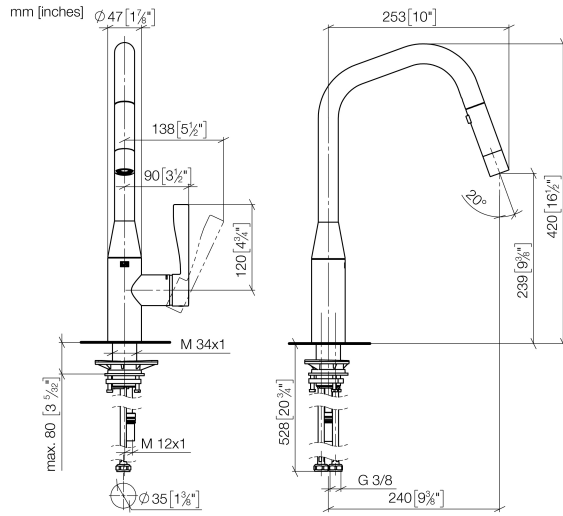

SYNC Single-lever mixer Pull-down with spray function - Durabron (23kt Gold)

33 875 895 Product version from 2/26/2015

- 240mm projection
- pivotable spout 360°
- Optional swivel limiter available with swivel limiter set 12 821 970 90
- laminar and spray flow
- height of mixer 420 mm
- height up to laminar flow regulator 240 mm
- hole diameter 35 mm
- 1800 mm metal shower hose
- sprayface with anti-scaling system
- max. flow 10.4 l/min at 3 bar flow pressure
- lead-free
- Flow modes can be changed while the water is running
- This product can help a building meet the requirements of Green Building Rating Systems, e.g. LEED®, BREEAM®, DGNB

SYNC Single-lever mixer Pull-down with spray function - Durabronze (23kt Gold)

33 875 895 Product version from 2/26/2015

Flow rate chart

Codes & Standards

DIN 4109

Executive Order
no. 1007

ISO 3822

Ü-Zeichen

SYNC Single-lever mixer Pull-down with spray function - Durabronss (23kt Gold)

33 875 895 Product version from 2/26/2015

Certificates

LGA_28

GDV_0400

SYNC Single-lever mixer Pull-down with spray function - Durabronz (23kt Gold)

33 875 895 Product version from 2/26/2015

Spare parts list

No.	Item Number	Name	Quantity used	Delivery time
1	90 12 11 148 00-09	shower	1	-
Spare part can no longer be ordered, please order the replacement item				
2	04 30 02 120 00-85	hose	1	10
3	90 28 22 301 00-09	spout	1	40
4	90 28 10 161 00 90	set	1	2
5	90 15 05 064 05 90	cartridge	1	2
6	09 14 10 190 90	seal	1	2
7	09 28 30 030-09	cover	1	40
8	09 20 89 020-09	handle	1	40
9	90 31 11 063 00 90	pin	1	2
10	90 31 20 087 00-09	plug	1	40
11	04 30 04 101 00 90	hose	2	2
12	04 28 20 067 00 90	pipe	1	2
13	09 14 10 036 90	seal	1	2
14	04 30 11 040 00 90	fixing set	1	2
15	09 20 93 056 90	insert	1	2
16	90 24 03 253 00 90	adaptor	1	2
17	09 30 03 038 90	hose	1	2
18	04 21 50 010 00 90	accessories	1	2
19	90 30 09 031 00 90	key	1	2