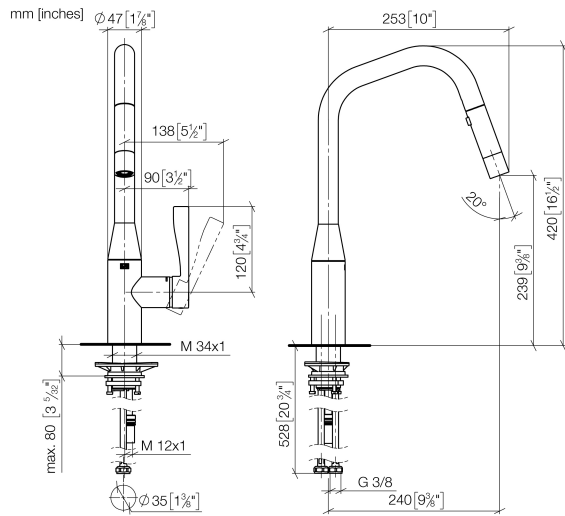

**SYNC Single-lever mixer Pull-down with spray function - Brushed Champagne (22kt Gold)**

SYNC

33 875 895

- 240mm projection
- pivotable spout 360°
- Optional swivel limiter available with swivel limiter set 12 821 970 90
- laminar and spray flow
- height of mixer 420 mm
- height up to laminar flow regulator 240 mm
- hole diameter 35 mm
- 1800 mm metal shower hose
- sprayface with anti-scaling system
- max. flow 10.4 l/min at 3 bar flow pressure
- lead-free
- This product can help a building meet the requirements of Green Building Rating Systems, e.g. LEED®, BREEAM®, DGNB

**Recommended miscellaneous**

**Swivel limitation set -** 12 821 970 90

**Recommended miscellaneous**

**Dispenser without rosette -  
Brushed Champagne (22kt Gold)** 82 424 970-46

**Recommended miscellaneous**

**Strainer waste with control handle  
- Brushed Champagne (22kt Gold)** 10 712 970-46

33 875 895

**Flow rate chart**

**Certificates**

GDV\_0400314.

33 875 895