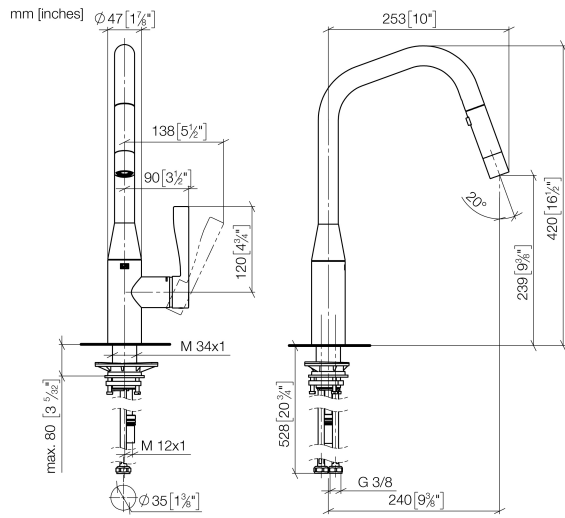

SYNC Single-lever mixer Pull-down with spray function - Champagne (22kt Gold)

SYNC

33 875 895

- 240mm projection
- pivatable spout 360°
- Optional swivel limiter available with swivel limiter set 12 821 970 90
- laminar and spray flow
- height of mixer 420 mm
- height up to laminar flow regulator 240 mm
- hole diameter 35 mm
- 1800 mm metal shower hose
- sprayface with anti-scaling system
- max. flow 10.4 l/min at 3 bar flow pressure
- lead-free
- This product can help a building meet the requirements of Green Building Rating Systems, e.g. LEED®, BREEAM®, DGNB

Recommended miscellaneous

Swivel limitation set - 12 821 970 90

Recommended miscellaneous

Dispenser without rosette - Champagne (22kt Gold) 82 424 970-47

Recommended miscellaneous

Strainer waste with control handle - Champagne (22kt Gold) 10 712 970-47

33 875 895

Flow rate chart

Certificates

GDV_0400314.

33 875 895