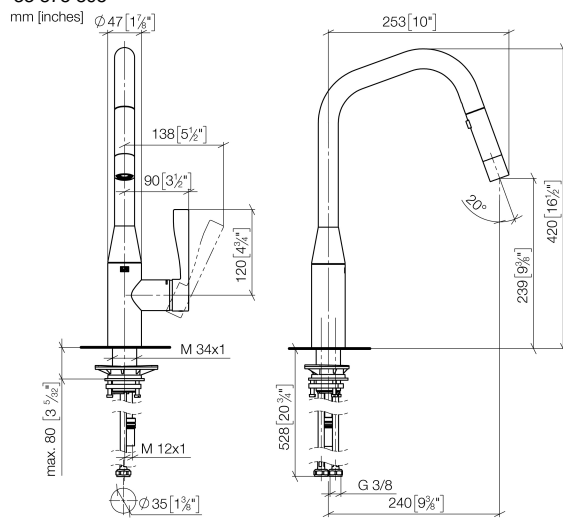

SYNC Single-lever mixer Pull-down with spray function - Brushed Dark Platinum

SYNC

33 875 895

- 240mm projection
- pivotable spout 360°
- Optional swivel limiter available with swivel limiter set 12 821 970 90
- laminar and spray flow
- height of mixer 420 mm
- height up to laminar flow regulator 240 mm
- hole diameter 35 mm
- 1800 mm metal shower hose
- sprayface with anti-scaling system
- max. flow 10.4 l/min at 3 bar flow pressure
- lead-free
- This product can help a building meet the requirements of Green Building Rating Systems, e.g. LEED®, BREEAM®, DGNB

Recommended miscellaneous

Swivel limitation set -

12 821 970 90

Recommended miscellaneous

**Dispenser without rosette -
Brushed Dark Platinum**

82 424 970-99

Recommended miscellaneous

**Strainer waste with control handle -
Brushed Dark Platinum**

10 712 970-99

33 875 895

Flow rate chart

Certificates

Belgaqua_21-027- 27_3. LGA_28658. GDV_0400314.

33 875 895

Spare parts list

No.	Item Number	Name	Quantity used	Delivery time
1	90 12 11 148 00-99	shower	1	30
2	04 30 02 120 00-85	hose	1	30
3	90 28 22 301 00-99	spout	1	30
4	09 28 10 160 90	ring	1	2
5	09 28 10 162 90	ring	1	2
6	09 28 10 161 90	ring	1	2
7	90 15 05 064 02 90	cartridge	1	2
8	09 14 10 190 90	seal	1	2
9	09 28 30 030-99	cover	1	30
10	09 20 89 020-99	handle	1	30
11	90 31 11 063 00 90	pin	1	2
12	90 31 20 087 00-99	plug	1	30
13	04 30 04 101 00 90	hose	1	2
14	04 28 20 067 00 90	pipe	1	2
15	09 14 10 036 90	seal	1	2
16	04 30 11 040 00 90	fixing set	2	2
17	09 20 93 056 90	insert	1	2
18	90 24 03 253 00 90	adaptor	1	2
19	09 30 03 038 90	hose	1	2
20	04 21 50 010 00 90	accessories	1	2
21	90 30 09 031 00 90	key	1	2