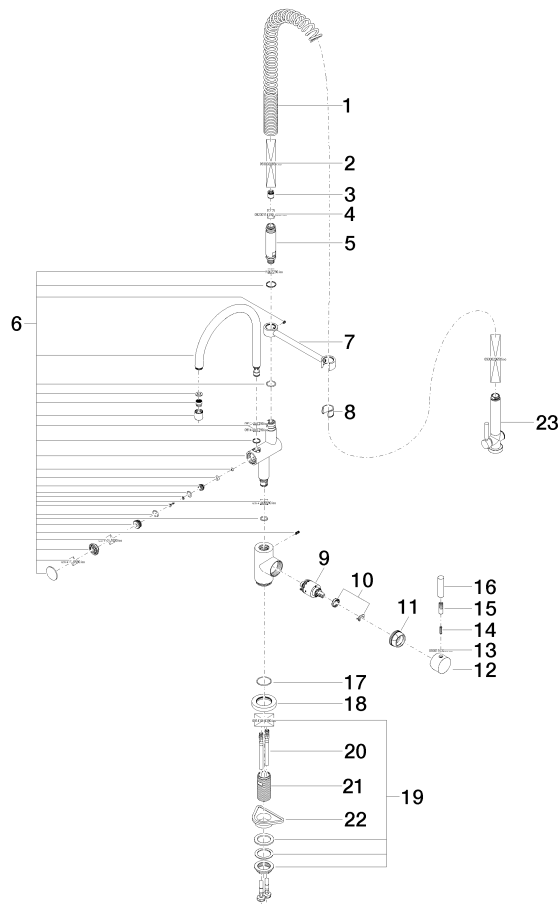

TARA Profi single-lever mixer - Platinum

33 880 888 Product version from 5/3/2021

- 200mm projection
- pivotable spout 360°
- air-enriched flow and spray flow
- height of mixer 415 mm
- test
- height up to aerator 275 mm
- hole diameter 35 mm
- sprayface with anti-scaling system
- max. flow 7 l/min at 3 bar flow pressure
- lead-free
- This product can help a building meet the requirements of Green Building Rating Systems, e.g. LEED®, BREEAM®, DGNB

Flow rate chart

Codes & Standards

EN 1717

TARA Profi single-lever mixer - Platinum

33 880 888 Product version from 5/3/2021

Certificates

Belgaqua_21-027-2

TARA Profi single-lever mixer - Platinum

33 880 888 Product version from 5/3/2021

Parts for other
finishes can be found
here: [Chrome](#)

TARA Profi single-lever mixer - Platinum

33 880 888 Product version from 5/3/2021

Spare parts list

No.	Item Number	Name	Quantity used	Delivery time
1	09 16 02 034 90	spring	1	2
2	90 30 02 065 00-08	hose	1	-
Spare part can no longer be ordered, please order the replacement item				
3	09 23 01 046 90	back-flow preventer	1	2
4	90 23 01 141 00 90	back-flow preventer	1	2
5	09 30 01 067 10-08	adaptor	1	40
6	90 19 88 019 00-08	spout	1	40
7	04 17 20 014 00-08	holder	1	40
8	90 18 40 035 00 90	sleeve	1	2
9	90 15 05 065 00 90	cartridge	1	2
10	90 28 10 148 00 90	accessories	1	2
11	09 24 04 107-08	nut	1	40
12	90 20 88 040 00-08	handle	1	40
13	90 30 11 032 00 90	disc	1	2
14	09 31 11 010 90	pin	1	2
15	90 24 04 048 00-08	nipple	1	40
16	09 20 62 005-08	handle	1	40
17	09 14 10 102 90	seal	1	2
18	09 28 10 055-08	rosette	1	40
19	04 23 10 009 02 90	fixing set	1	2
20	04 30 04 105 00 90	hose	2	2
21	09 30 01 010 90	adaptor	1	2
22	09 18 40 090 90	sleeve	1	2
23	90 12 11 097 11-08	shower	1	40