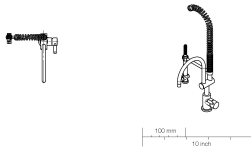

TARA Profi single-lever mixer - Platinum

33 880 888 Product version from 5/3/2021

- 200mm projection
- pivotable spout 360°
- air-enriched flow and spray flow
- height of mixer 415 mm
- test
- height up to aerator 275 mm
- hole diameter 35 mm
- sprayface with anti-scaling system
- max. flow 7 l/min at 3 bar flow pressure
- lead-free
- This product can help a building meet the requirements of Green Building Rating Systems, e.g. LEED®, BREEAM®, DGNB

Recommended miscellaneous

Strainer waste with control handle - Platinum 10 710 970-08

Recommended miscellaneous

Dispenser with rosette - Platinum 82 444 970-08

TARA Profi single-lever mixer - Platinum

33 880 888 Product version from 5/3/2021

Flow rate chart

Codes & Standards

EN 1717

TARA Profi single-lever mixer - Platinum

33 880 888 Product version from 5/3/2021

Certificates

Belgaqua_21-027-2

TARA Profi single-lever mixer - Platinum

33 880 888 Product version from 5/3/2021

Parts for other
finishes can be found
here: [Chrome](#)

TARA Profi single-lever mixer - Platinum

33 880 888 Product version from 5/3/2021

Spare parts list

No.	Item Number	Name	Quantity used	Delivery time
1	09 16 02 034 90	spring	1	2
2	90 30 02 065 00-08	hose	1	-
Spare part can no longer be ordered, please order the replacement item				
3	09 23 01 046 90	back-flow preventer	1	2
4	90 23 01 141 00 90	back-flow preventer	1	2
5	09 30 01 067 10-08	adaptor	1	40
6	90 19 88 019 00-08	spout	1	40
7	04 17 20 014 00-08	holder	1	40
8	90 18 40 035 00 90	sleeve	1	2
9	90 15 05 065 00 90	cartridge	1	2
10	90 28 10 148 00 90	accessories	1	2
11	09 24 04 107-08	nut	1	40
12	90 20 88 040 00-08	handle	1	40
13	90 30 11 032 00 90	disc	1	2
14	09 31 11 010 90	pin	1	2
15	90 24 04 048 00-08	nipple	1	40
16	09 20 62 005-08	handle	1	40
17	09 14 10 102 90	seal	1	2
18	09 28 10 055-08	rosette	1	40
19	04 23 10 009 02 90	fixing set	1	2
20	04 30 04 105 00 90	hose	2	2
21	09 30 01 010 90	adaptor	1	2
22	09 18 40 090 90	sleeve	1	2
23	90 12 11 097 11-08	shower	1	40