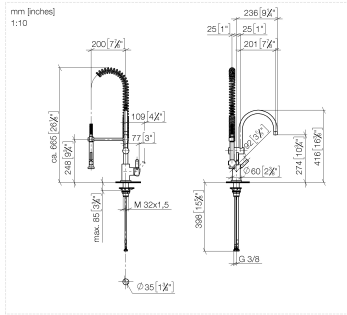

TARA Profi single-lever mixer - Platinum

33 880 888 Product version from 5/3/2021

- 200mm projection
- pivotable spout 360°
- air-enriched flow and spray flow
- height of mixer 415 mm
- test
- height up to aerator 275 mm
- hole diameter 35 mm
- sprayface with anti-scaling system
- max. flow 7 l/min at 3 bar flow pressure
- lead-free
- This product can help a building meet the requirements of Green Building Rating Systems, e.g. LEED®, BREEAM®, DGNB

Flow rate chart

Codes & Standards

EN 1717

TARA Profi single-lever mixer - Platinum

33 880 888 Product version from 5/3/2021

Certificates

Belgaqua_21-027-2

TARA Profi single-lever mixer - Platinum

33 880 888 Product version from 5/3/2021

Parts for other
finishes can be found
here: [Chrome](#)

TARA Profi single-lever mixer - Platinum

33 880 888 Product version from 5/3/2021

Spare parts list

No.	Item Number	Name	Quantity used	Delivery time
1	09 16 02 034 90	spring	1	2
2	90 30 02 065 00-08	hose	1	-
Spare part can no longer be ordered, please order the replacement item				
3	09 23 01 046 90	back-flow preventer	1	2
4	90 23 01 141 00 90	back-flow preventer	1	2
5	09 30 01 067 10-08	adaptor	1	40
6	90 19 88 019 00-08	spout	1	40
7	04 17 20 014 00-08	holder	1	40
8	90 18 40 035 00 90	sleeve	1	2
9	90 15 05 065 00 90	cartridge	1	2
10	90 28 10 148 00 90	accessories	1	2
11	09 24 04 107-08	nut	1	40
12	90 20 88 040 00-08	handle	1	40
13	90 30 11 032 00 90	disc	1	2
14	09 31 11 010 90	pin	1	2
15	90 24 04 048 00-08	nipple	1	40
16	09 20 62 005-08	handle	1	40
17	09 14 10 102 90	seal	1	2
18	09 28 10 055-08	rosette	1	40
19	04 23 10 009 02 90	fixing set	1	2
20	04 30 04 105 00 90	hose	2	2
21	09 30 01 010 90	adaptor	1	2
22	09 18 40 090 90	sleeve	1	2
23	90 12 11 097 11-08	shower	1	40