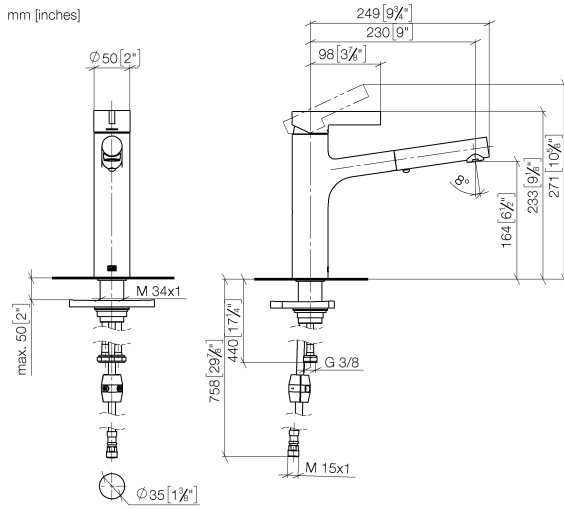

DORNBACHT LYV Single-lever mixer Pull-out with spray function - Soft Black

33 960 110

- 230mm projection
- pivotable spout 120°
- air-enriched flow and spray flow
- fabric braided hose 1500 mm
- max. flow 7 l/min at 3 bar flow pressure

Intrinsic protection against back flow.

	Soft Black	33 960 110-69
	Chrome	33 960 110-00
	Brushed Nickel	33 960 110-70

DORNBRAUCH LYV Single-lever mixer Pull-out with spray function - Soft Black

33 960 110

Flow rate chart

Certificates

Belgaqua_23-012- 27_3. AbP_10067. ACS_23 ACC NY 085.

DORNBRAUCH LYV Single-lever mixer Pull-out with spray function - Soft Black

33 960 110

Parts for other finishes can be found here: [Chrome](#)

Spare parts list

No.	Item Number	Name	Quantity used	Delivery time
1	90 20 81 001 00-69	handle	1	2
2	90 28 30 010 00-69	cover	1	2
3	90 15 05 067 00 90	cartridge	1	2
4	90 18 40 227 00 90	insert	1	2
5	90 30 02 101 00 90	hose	1	2
6	90 23 01 051 00 90	flow reducer	1	2
7	90 14 05 081 00 90	seal	1	2
8	90 12 11 181 00-69	shower	1	2
9	90 14 15 062 00 90	gasket kit	1	2
10	90 30 01 211 00 90	shaft	1	2
11	90 14 05 080 00 90	seal	1	2
12	90 23 10 003 00 90	fixing set	1	2
13	04 30 04 100 00 90	hose	2	2
14	90 30 04 110 00 90	hose	1	2