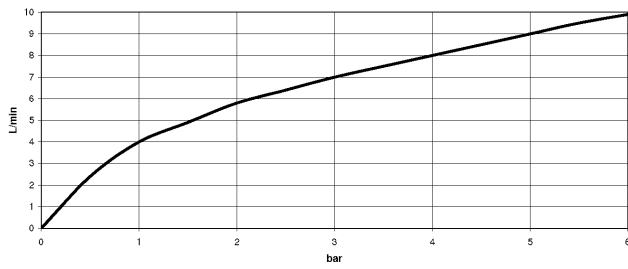

DORNBACHT LYV Single-lever mixer Pull-out with spray function - Soft Black

33 960 110

- 230mm projection
- pivotable spout 120°
- air-enriched flow and spray flow
- fabric braided hose 1500 mm
- max. flow 7 l/min at 3 bar flow pressure

Flow rate chart

Certificates

Belgaqua_23-012- 27_3. AbP_10067. ACS_23 ACC NY 085.

DORNBRAUCH LYV Single-lever mixer Pull-out with spray function - Soft Black

33 960 110

Parts for other finishes can be found here: [Chrome](#)