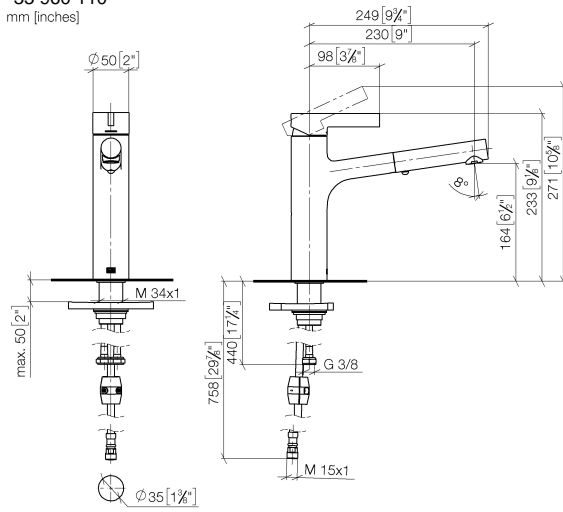

## DORNBACHT LYV Single-lever mixer Pull-out with spray function - Brushed Nickel

33 960 110

- 230mm projection
- pivotable spout 120°
- air-enriched flow and spray flow
- fabric braided hose 1500 mm
- max. flow 7 l/min at 3 bar flow pressure

Intrinsic protection against back flow.

	Brushed Nickel	33 960 110-70
	Chrome	33 960 110-00
	Soft Black	33 960 110-69

## DORNBRACHT LYV Single-lever mixer Pull-out with spray function - Brushed Nickel

33 960 110  
mm [inches]

**Spare parts list**

No.	Item Number	Name	Quantity used	Delivery time
1	90 20 81 001 00-70	handle	1	2
2	90 28 30 010 00-70	cover	1	2
3	90 15 05 067 00 90	cartridge	1	2
4	90 18 40 227 00 90	insert	1	2
5	90 30 02 101 00 90	hose	1	2
6	90 23 01 051 00 90	flow reducer	1	2
7	90 14 05 081 00 90	seal	1	2
8	90 12 11 181 00-70	shower	1	2
9	90 14 15 062 00 90	gasket kit	1	2
10	90 30 01 211 00 90	shaft	1	2
11	90 14 05 080 00 90	seal	1	2
12	90 23 10 003 00 90	fixing set	1	2
13	04 30 04 100 00 90	hose	2	2
14	90 30 04 110 00 90	hose	1	2