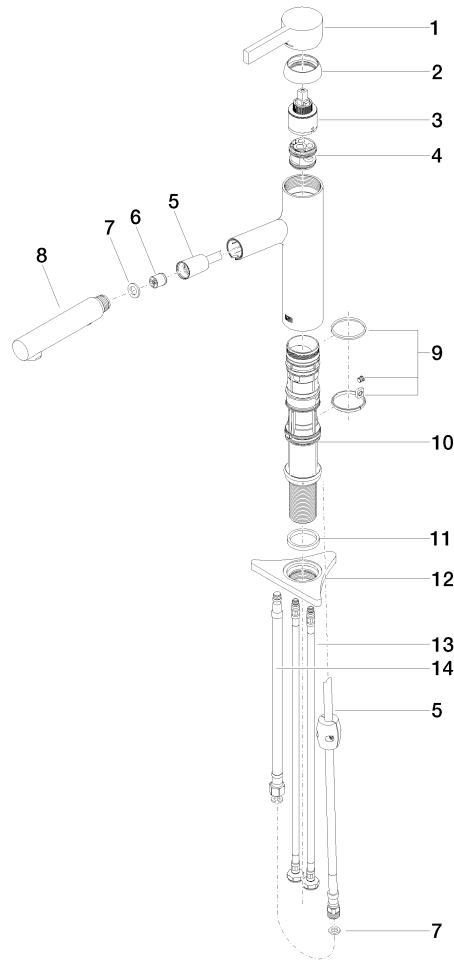

## DORNBRACHT LYV Single-lever mixer Pull-out with spray function - Brushed Nickel

33 960 110  
mm [inches]

### Flow rate chart

### Certificates

Belgaqua\_23-012- 27\_3. AbP\_10067.

ACS\_23 ACC NY 085.

**DORNBRAUCH LYV Single-lever mixer Pull-out with spray function - Brushed Nickel**

33 960 110

Parts for other finishes can be found here: [Chrome](#)

**Spare parts list**

No.	Item Number	Name	Quantity used	Delivery time
1	90 20 81 001 00-70	handle	1	2
2	90 28 30 010 00-70	cover	1	2
3	90 15 05 067 00 90	cartridge	1	2
4	90 18 40 227 00 90	insert	1	2
5	90 30 02 101 00 90	hose	1	2
6	90 23 01 051 00 90	flow reducer	1	2
7	90 14 05 081 00 90	seal	1	2
8	90 12 11 181 00-70	shower	1	2
9	90 14 15 062 00 90	gasket kit	1	2
10	90 30 01 211 00 90	shaft	1	2
11	90 14 05 080 00 90	seal	1	2
12	90 23 10 003 00 90	fixing set	1	2
13	04 30 04 100 00 90	hose	2	2
14	90 30 04 110 00 90	hose	1	2