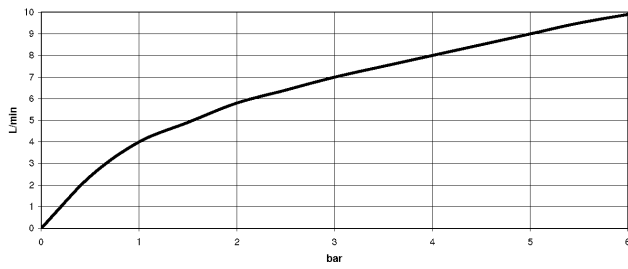

## DORNBACHT LYV Single-lever mixer Pull-out with spray function - Brushed Nickel

33 960 110

- 230mm projection
- pivotable spout 120°
- air-enriched flow and spray flow
- fabric braided hose 1500 mm
- max. flow 7 l/min at 3 bar flow pressure

Intrinsic protection against back flow.

	Brushed Nickel	33 960 110-70
	Chrome	33 960 110-00
	Soft Black	33 960 110-69

## DORNBRACHT LYV Single-lever mixer Pull-out with spray function - Brushed Nickel

33 960 110  
mm [inches]

### Flow rate chart