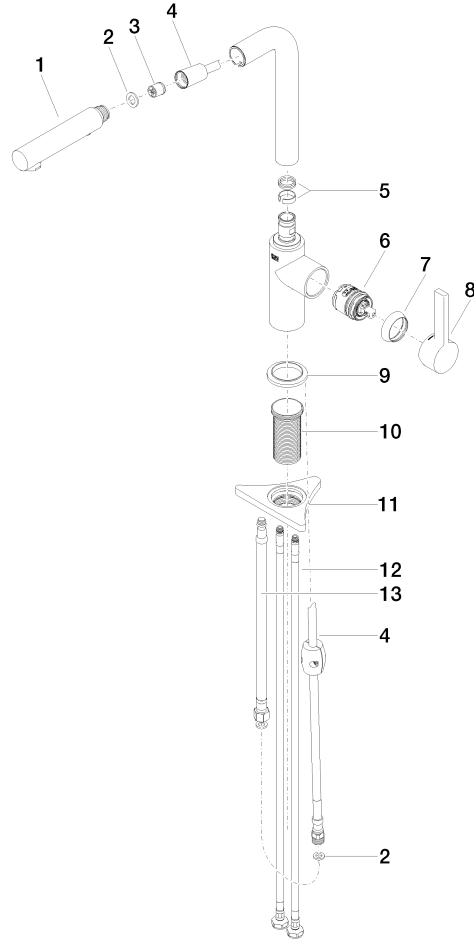

DORNBACHT PIUR Single-lever mixer Pull-out with spray function - Brushed Nickel

33 960 210

- 197mm projection
- pivotable spout 360°
- air-enriched flow and spray flow
- max. flow 6.7 l/min at 3 bar flow pressure
- fabric braided hose 1500 mm

Intrinsic protection against back flow.

	Brushed Nickel	33 960 210-70
	Chrome	33 960 210-00
	Soft Black	33 960 210-69

DORNBRACHT PIUR Single-lever mixer Pull-out with spray function - Brushed Nickel

33 960 210

DORNBACHT PIUR Single-lever mixer Pull-out with spray function - Brushed Nickel

33 960 210

Parts for other finishes can be found here: [Chrome](#)

DORNBACHT PIUR Single-lever mixer Pull-out with spray function - Brushed Nickel

33 960 210

Spare parts list

No.	Item Number	Name	Quantity used	Delivery time
	90 12 11 181 00-70	shower	14	2