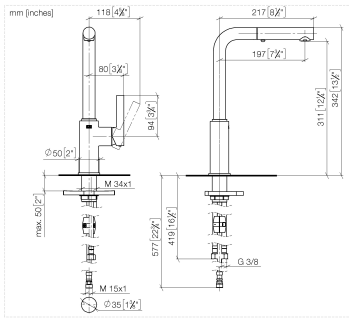

DORNBACHT PIUR Single-lever mixer Pull-out with spray function - Brushed Nickel

33 960 210

- 197mm projection
- pivotable spout 360°
- air-enriched flow and spray flow
- max. flow 6.7 l/min at 3 bar flow pressure
- fabric braided hose 1500 mm

Intrinsic protection against back flow.

	Brushed Nickel	33 960 210-70
	Chrome	33 960 210-00
	Soft Black	33 960 210-69

DORNBRACHT PIUR Single-lever mixer Pull-out with spray function - Brushed Nickel

33 960 210

DORNBACHT PIUR Single-lever mixer Pull-out with spray function - Brushed Nickel

33 960 210

Parts for other finishes can be found here: [Chrome](#)

DORNBACHT PIUR Single-lever mixer Pull-out with spray function - Brushed Nickel

33 960 210

Spare parts list

No.	Item Number	Name	Quantity used	Delivery time
	90 12 11 181 00-70	shower	14	2