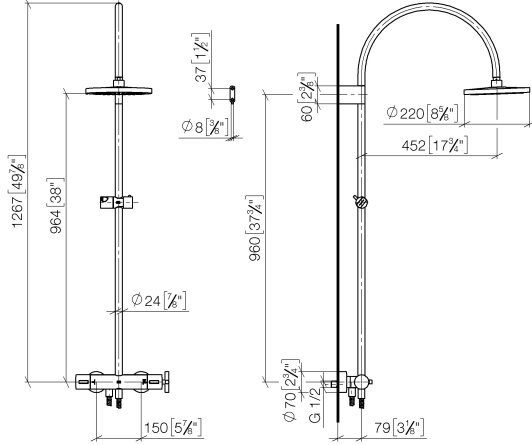

**TARA Shower pipe with shower thermostat without hand shower FlowReduce
220 mm - Champagne (22kt Gold)**

TARA

34 458 892 Product version from 5/1/2022

- shower with fixed riser projection 452mm
- Rain shower: PURE RAIN, max. flow rate 7 l/min (at 3 bar)
- Function from: 6 l/min
- rain shower Ø 220 mm
- rain shower with anti-scale system
- rotary diverter with volume control and shut-off function
- slide-on rosettes Ø 70 mm
- height of fittings up to rain shower (bottom edge) 964mm
- height of fittings up to top edge of elbow 1267mm
- gauge 150 mm - 13 mm
- metal shower hose 1750mm with integrated anti-twist protection
- 1/2" connection
- slide bar
- Pipe diameter 23.5 mm
- This product can help a building meet the requirements of Green Building Rating Systems, e.g. LEED®, BREEAM®, DGNB
- WRAS

**TARA Shower pipe with shower thermostat without hand shower FlowReduce
220 mm - Champagne (22kt Gold)**

TARA

34 458 892 Product version from 5/1/2022

mm [inches]

1:10

Flow rate chart

Codes & Standards

DIN 4109

EN 1717

ISO 3822

Scottish Water
Byelaws

UK Water Supply
Regulations

Ü-Zeichen

TARA Shower pipe with shower thermostat without hand shower FlowReduce
220 mm - Champagne (22kt Gold)

TARA

34 458 892 Product version from 5/1/2022

Spare parts list

No.	Item Number	Name	Quantity used	Delivery time
1	90 12 05 092 20-47	shower	1	30
2	04 28 22 346 00-47	pipe	1	60
3	09 14 10 008 90	seal	1	2
4	90 17 11 150 00-47	holder	1	30
5	28 322 970-47	Metal shower hose 1/2" x 3/8" x 1750 mm - Champagne (22kt Gold)	1	30
6	12 570 970-47	Slide unit - Champagne (22kt Gold)	1	30
7	90 28 22 349 00-47	pipe	1	30
8	04 17 01 250 00-47	connection	1	60
9	90 17 33 015 00-47	handle	1	30
10	90 14 20 026 00 90	seal	1	2
11	90 17 33 021 00-47	handle	1	30