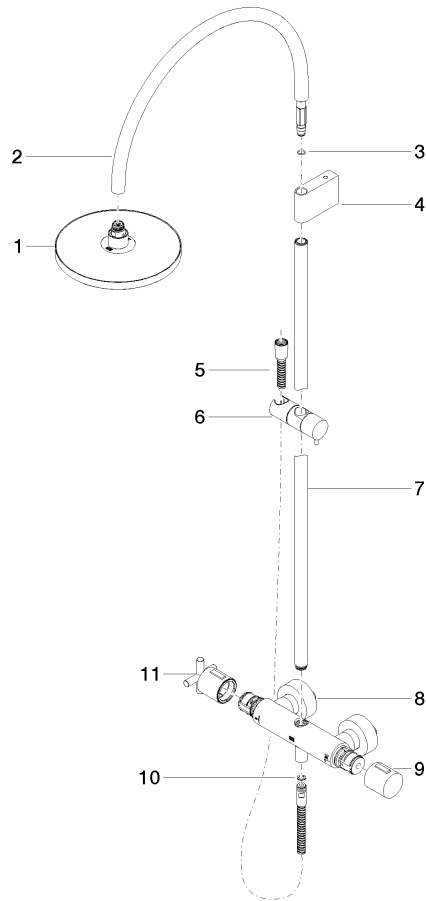

**TARA Shower pipe with shower thermostat without hand shower FlowReduce
220 mm - Champagne (22kt Gold)**

TARA

34 458 892 Product version from 5/1/2022

- shower with fixed riser projection 452mm
- Rain shower: PURE RAIN, max. flow rate 7 l/min (at 3 bar)
- Function from: 6 l/min
- rain shower Ø 220 mm
- rain shower with anti-scale system
- rotary diverter with volume control and shut-off function
- slide-on rosettes Ø 70 mm
- height of fittings up to rain shower (bottom edge) 964mm
- height of fittings up to top edge of elbow 1267mm
- gauge 150 mm - 13 mm
- metal shower hose 1750mm with integrated anti-twist protection
- 1/2" connection
- slide bar
- Pipe diameter 23.5 mm
- This product can help a building meet the requirements of Green Building Rating Systems, e.g. LEED®, BREEAM®, DGNB
- WRAS

EN 1717

ISO 3822

Scottish Water
Byelaws

UK Water Supply
Regulations

Ü-Zeichen

TARA Shower pipe with shower thermostat without hand shower FlowReduce
220 mm - Champagne (22kt Gold)

TARA

34 458 892 Product version from 5/1/2022

Certificates

Belgaqua_22_283_2 WRAS_2204

LGA_38

**TARA Shower pipe with shower thermostat without hand shower FlowReduce
220 mm - Champagne (22kt Gold)**

TARA

34 458 892 Product version from 5/1/2022

Parts for other
finishes can be found
here: [Chrome](#)

Spare parts list

No.	Item Number	Name	Quantity used	Delivery time
1	90 12 05 092 20-47	shower	1	30
2	04 28 22 346 00-47	pipe	1	60
3	09 14 10 008 90	seal	1	2
4	90 17 11 150 00-47	holder	1	30
5	28 322 970-47	Metal shower hose 1/2" x 3/8" x 1750 mm - Champagne (22kt Gold)	1	30
6	12 570 970-47	Slide unit - Champagne (22kt Gold)	1	30
7	90 28 22 349 00-47	pipe	1	30
8	04 17 01 250 00-47	connection	1	60
9	90 17 33 015 00-47	handle	1	30
10	90 14 20 026 00 90	seal	1	2
11	90 17 33 021 00-47	handle	1	30