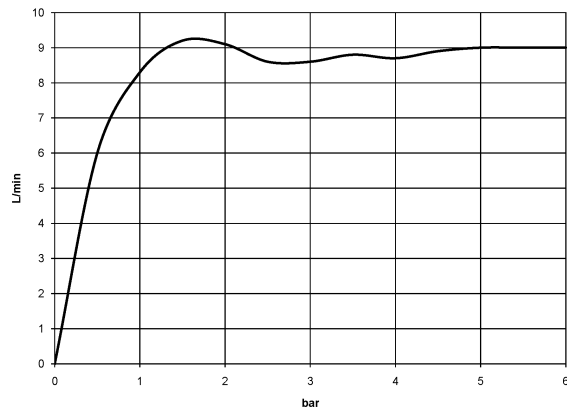

**TARA Shower pipe with shower thermostat without hand shower FlowReduce
220 mm - Champagne (22kt Gold)**

TARA

34 458 892 Product version from 5/1/2022

- shower with fixed riser projection 452mm
- Rain shower: PURE RAIN, max. flow rate 7 l/min (at 3 bar)
- Function from: 6 l/min
- rain shower Ø 220 mm
- rain shower with anti-scale system
- rotary diverter with volume control and shut-off function
- slide-on rosettes Ø 70 mm
- height of fittings up to rain shower (bottom edge) 964mm
- height of fittings up to top edge of elbow 1267mm
- gauge 150 mm - 13 mm
- metal shower hose 1750mm with integrated anti-twist protection
- 1/2" connection
- slide bar
- Pipe diameter 23.5 mm
- This product can help a building meet the requirements of Green Building Rating Systems, e.g. LEED®, BREEAM®, DGNB
- WRAS

**TARA Shower pipe with shower thermostat without hand shower FlowReduce
220 mm - Champagne (22kt Gold)**

TARA

34 458 892 Product version from 5/1/2022

mm [inches]

1:10

Flow rate chart

Codes & Standards

DIN 4109

EN 1717

ISO 3822

Scottish Water
Byelaws

UK Water Supply
Regulations

Ü-Zeichen

TARA Shower pipe with shower thermostat without hand shower FlowReduce
220 mm - Champagne (22kt Gold)

TARA

34 458 892 Product version from 5/1/2022