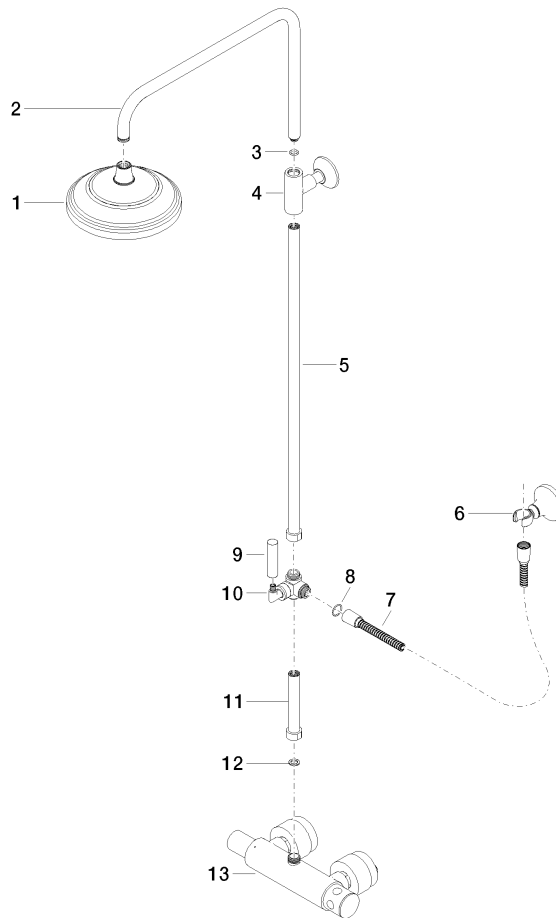

**MADISON Showerpipe with shower thermostat without hand shower - Brushed Platinum**

MADISON

34 459 360

- shower with fixed riser projection 420mm
- rain shower Ø 200 mm
- rain shower with anti-scale system
- max. rainshower flow 14 l/min
- Function from: 8 l/min
- rotary diverter for fixed-riser shower/hand shower
- height of fittings up to rain shower (bottom edge) 985mm
- height of fittings up to top edge of elbow 1160mm
- two-part push-on rosette Ø 65 mm
- rosette for shower holder Ø 65mm
- rosette for wall mounting Ø 60mm
- gauge 150 mm - 13 mm
- metal shower hose 1250mm with integrated anti-twist protection
- 1/2" connection
- Pipe diameter 20 mm

MADISON Showerpipe with shower thermostat without hand shower - Brushed  
Platinum

---

MADISON

34 459 360

Certificates

---

LGA\_38

MADISON Showerpipe with shower thermostat without hand shower - Brushed  
Platinum

# MADISON Showerpipe with shower thermostat without hand shower - Brushed Platinum

MADISON

34 459 360

## Spare parts list

No.	Item Number	Name	Quantity used	Delivery time
1	04 12 05 038 01-06	shower	1	10
2	04 28 22 101 20-06	spout	1	10
3	90 14 10 011 00 90	seal	1	2
4	90 17 11 037 01-06	holder	1	-
Spare part can no longer be ordered, please order the replacement item				
5	90 28 22 104 00-06	pipe	1	-
Spare part can no longer be ordered, please order the replacement item				
6	90 17 09 045 01-06	diverter	1	10
7	09 30 30 064-06	screw	1	10
8	09 18 20 011-06	base	1	10
9	09 28 22 013 90	pipe	1	2
10	11 170 370-06	MADISON Lever insert - Brushed Platinum	1	10
11	09 30 30 062-06	screw	1	10
12	09 14 10 122 90	seal	1	2
13	28 104 970-06	Metal shower hose 1/2" x 1/2" x 1250 mm - Brushed Platinum	1	2
14	28 050 410-06	holder	1	60
15	90 28 22 103 00-06	pipe	1	-
Spare part can no longer be ordered, please order the replacement item				
16	90 14 20 002 00 90	seal	1	2
17	04 17 01 044 01-06	fitting	1	10