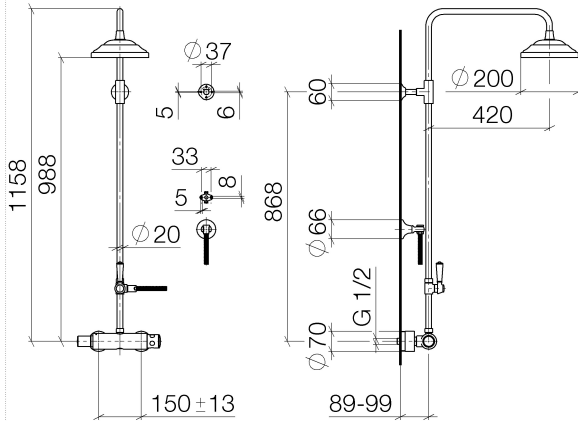

**MADISON Showerpipe with shower thermostat without hand shower - Brushed Platinum**

MADISON

34 459 360

- shower with fixed riser projection 420mm
- rain shower Ø 200 mm
- rain shower with anti-scale system
- max. rainshower flow 14 l/min
- Function from: 8 l/min
- rotary diverter for fixed-riser shower/hand shower
- height of fittings up to rain shower (bottom edge) 985mm
- height of fittings up to top edge of elbow 1160mm
- two-part push-on rosette Ø 65 mm
- rosette for shower holder Ø 65mm
- rosette for wall mounting Ø 60mm
- gauge 150 mm - 13 mm
- metal shower hose 1250mm with integrated anti-twist protection
- 1/2" connection
- Pipe diameter 20 mm

Intrinsic protection against back flow.

NOTE: The handles must be ordered separately from the fittings!

34 459 360  
1:10

**Flow rate chart**

**Codes & Standards**

DIN 4109

ISO 3822

Ü-Zeichen

# MADISON Showerpipe with shower thermostat without hand shower - Brushed Platinum

MADISON

34 459 360

## Spare parts list

No.	Item Number	Name	Quantity used	Delivery time
1	04 12 05 038 01-06	shower	1	10
2	04 28 22 101 20-06	spout	1	10
3	90 14 10 011 00 90	seal	1	2
4	90 17 11 037 01-06	holder	1	-
Spare part can no longer be ordered, please order the replacement item				
5	90 28 22 104 00-06	pipe	1	-
Spare part can no longer be ordered, please order the replacement item				
6	90 17 09 045 01-06	diverter	1	10
7	09 30 30 064-06	screw	1	10
8	09 18 20 011-06	base	1	10
9	09 28 22 013 90	pipe	1	2
10	11 170 370-06	MADISON Lever insert - Brushed Platinum	1	10
11	09 30 30 062-06	screw	1	10
12	09 14 10 122 90	seal	1	2
13	28 104 970-06	Metal shower hose 1/2" x 1/2" x 1250 mm - Brushed Platinum	1	2
14	28 050 410-06	holder	1	60
15	90 28 22 103 00-06	pipe	1	-
Spare part can no longer be ordered, please order the replacement item				
16	90 14 20 002 00 90	seal	1	2
17	04 17 01 044 01-06	fitting	1	10