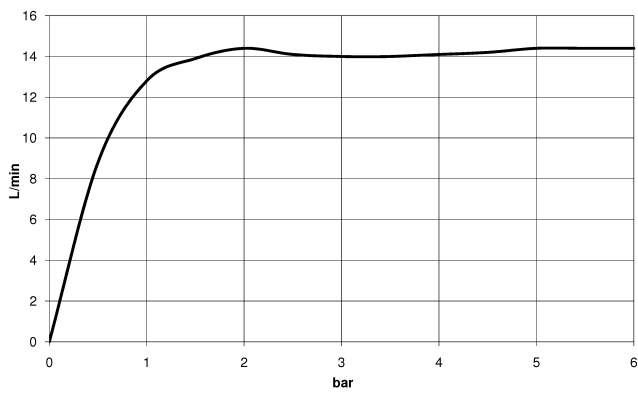

**MADISON Showerpipe with shower thermostat without hand shower - Brushed Platinum**

MADISON

34 459 360

- shower with fixed riser projection 420mm
- rain shower Ø 200 mm
- rain shower with anti-scale system
- max. rainshower flow 14 l/min
- Function from: 8 l/min
- rotary diverter for fixed-riser shower/hand shower
- height of fittings up to rain shower (bottom edge) 985mm
- height of fittings up to top edge of elbow 1160mm
- two-part push-on rosette Ø 65 mm
- rosette for shower holder Ø 65mm
- rosette for wall mounting Ø 60mm
- gauge 150 mm - 13 mm
- metal shower hose 1250mm with integrated anti-twist protection
- 1/2" connection
- Pipe diameter 20 mm

Intrinsic protection against back flow.

NOTE: The handles must be ordered separately from the fittings!

34 459 360  
1:10

**Flow rate chart**

**Codes & Standards**

DIN 4109

ISO 3822

Ü-Zeichen