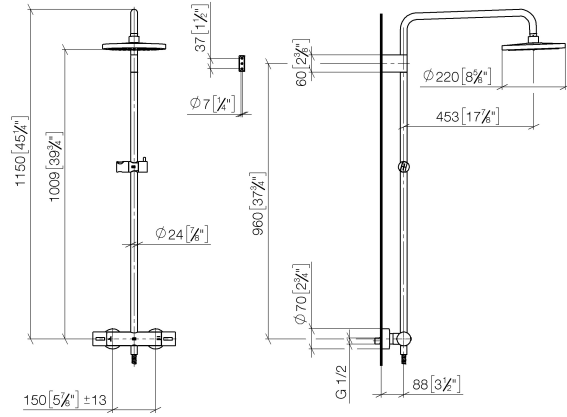

34 459 979 Product version from 4/1/2024  
mm [inches]  
1:10

**Flow rate chart**

**Codes & Standards**

DIN 4109

EN 1111

EN 1717

ISO 3822

Scottish Water  
Byelaws