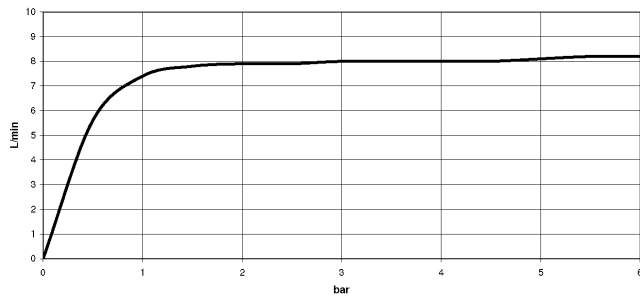

34 459 979 Product version from 4/1/2024  
mm [inches]  
1:10

**Flow rate chart**

**Codes & Standards**

DIN 4109

EN 1111

EN 1717

ISO 3822

Scottish Water  
Byelaws