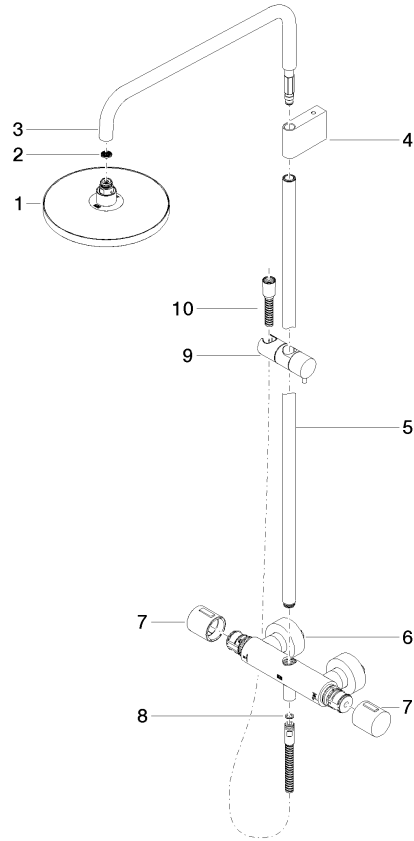

## Showerpipe with shower thermostat without hand shower FlowReduce - Brushed Dark Platinum

34 459 979 Product version from 4/1/2024

- shower with fixed riser projection 453mm
- overhead shower: rain flow
- rain shower Ø 220 mm
- rain shower with anti-scale system
- max. rainshower flow 7 l/min
- rotary diverter with volume control and shut-off function
- slide-on rosettes Ø 70 mm
- height of fittings up to rain shower (bottom edge) 1009mm
- height of fittings up to top edge of elbow 1150mm
- gauge 150 mm - 13 mm
- metal shower hose 1750mm with integrated anti-twist protection
- 1/2" connection
- slide bar
- Pipe diameter 23.5 mm
- quick clearing
- This product can help a building meet the requirements of Green Building Rating Systems, e.g. LEED®, BREEAM®, DGNB
- WRAS

34 459 979 Product version from 4/1/2024  
mm [inches]  
1:10

**Flow rate chart**

**Codes & Standards**

DIN 4109

EN 1111

EN 1717

ISO 3822

Scottish Water  
Byelaws

## Showerpipe with shower thermostat without hand shower FlowReduce - Brushed Dark Platinum

---

34 459 979 Product version from 4/1/2024

### Spare parts list

No.	Item Number	Name	Quantity used	Delivery time
1	90 12 05 092 20-99	shower	1	20
2	09 23 01 039 90	sieve	1	2
3	90 28 22 348 00-99	pipe	1	20
4	90 17 11 150 00-99	holder	1	20
5	90 28 22 349 00-99	pipe	1	20
6	04 17 01 250 00-99	connection	1	20
7	90 17 33 015 00-99	handle	2	20
8	90 14 20 026 00 90	seal	1	2
9	12 570 970-99	Slide unit - Brushed Dark Platinum	1	20
10	28 322 970-99	Metal shower hose 1/2" x 3/8" x 1750 mm - Brushed Dark Platinum	1	2