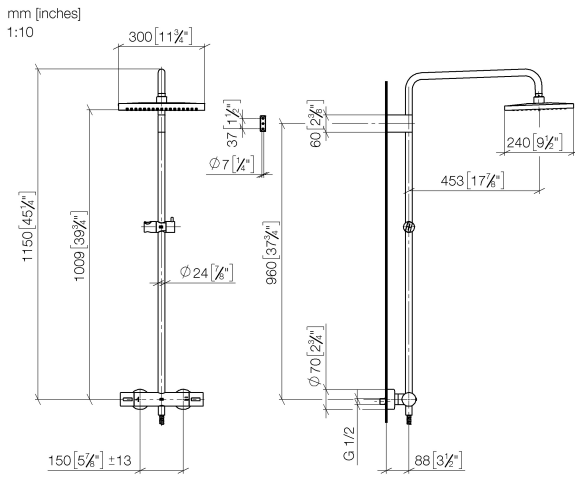

34 459 980 Product version from 6/1/2024