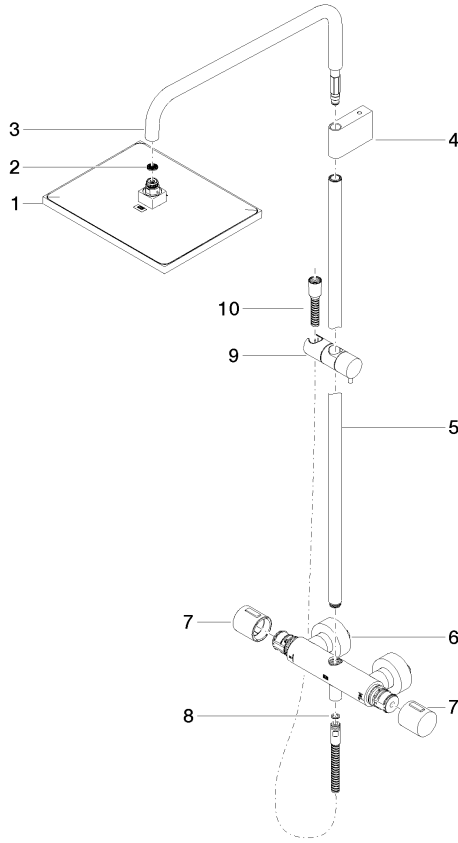

34 459 980 Product version from 6/1/2024

Fits: IMO, MEM, CL.1, CYO

- shower with fixed riser projection 453mm
- overhead shower: rain flow
- rain shower 300 x 240mm
- rain shower with anti-scale system
- max. rainshower flow 20 l/min
- Function from: 12 l/min
- rotary diverter with volume control and shut-off function
- slide-on rosettes Ø 70 mm
- height of fittings up to rain shower (bottom edge) 1009mm
- height of fittings up to top edge of elbow 1150mm
- gauge 150 mm - 13 mm
- metal shower hose 1750mm with integrated anti-twist protection
- 1/2" connection
- slide bar
- Pipe diameter 23.5 mm
- quick clearing
- WRAS

34 459 980 Product version from 6/1/2024

Flow rate chart

Codes & Standards

DIN 4109

EN 1717

ISO 3822

Scottish Water
Byelaws

UK Water Supply
Regulations

Ü-Zeichen

Showerpipe with shower thermostat without hand shower - Platinum

IMO

34 459 980 Product version from 6/1/2024

Certificates

Belgaqua_21-032-2 WRAS_2204 LGA_38

34 459 980 Product version from 6/1/2024

Parts for other finishes can be found here: [Chrome](#)

Spare parts list

No.	Item Number	Name	Quantity used	Delivery time
1	04 12 05 063 00-08	shower	1	40
2	09 23 01 039 90	sieve	1	2
3	90 28 22 348 00-08	pipe	1	40
4	90 17 11 150 00-08	holder	1	40
5	90 28 22 349 00-08	pipe	1	40
6	04 17 01 250 00-08	connection	1	40
7	90 17 33 015 00-08	handle	2	40
8	90 14 20 026 00 90	seal	1	2
9	12 570 970-08	Slide unit - Platinum	1	40
10	28 322 970-08	Metal shower hose 1/2" x 3/8" x 1750 mm - Platinum	1	40