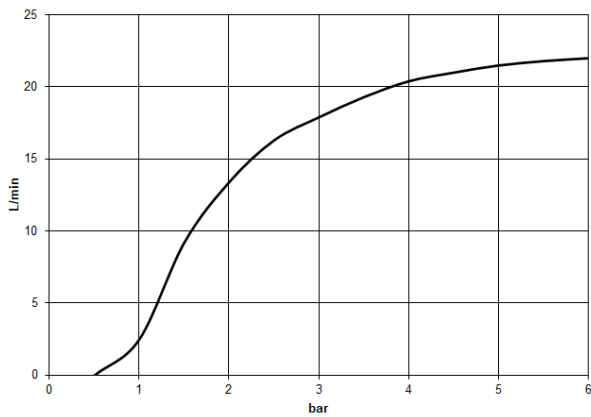

34 459 980 Product version from 6/1/2024

Flow rate chart

Codes & Standards

DIN 4109

EN 1717

ISO 3822

Scottish Water
Byelaws

UK Water Supply
Regulations