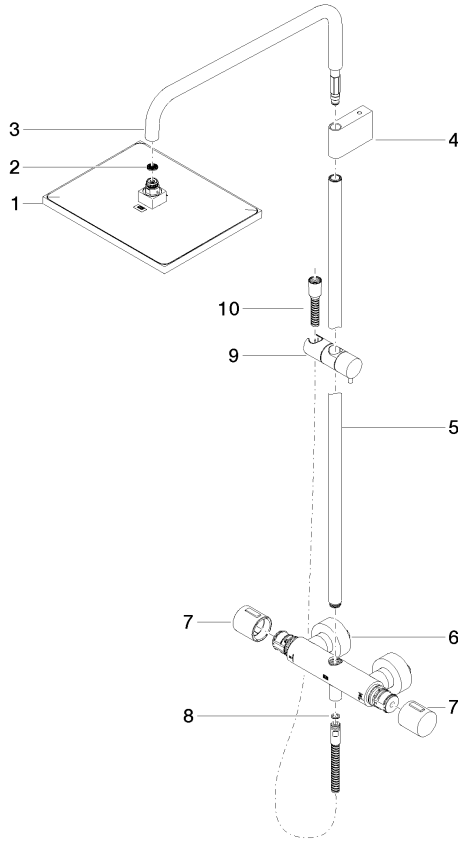

## Showerpipe with shower thermostat without hand shower - Brushed Dark Platinum

IMO

34 459 980 Product version from 6/1/2024

Fits: IMO, MEM, CL.1, CYO

- shower with fixed riser projection 453mm
- overhead shower: rain flow
- rain shower 300 x 240mm
- rain shower with anti-scale system
- max. rainshower flow 20 l/min
- Function from: 12 l/min
- rotary diverter with volume control and shut-off function
- slide-on rosettes Ø 70 mm
- height of fittings up to rain shower (bottom edge) 1009mm
- height of fittings up to top edge of elbow 1150mm
- gauge 150 mm - 13 mm
- metal shower hose 1750mm with integrated anti-twist protection
- 1/2" connection
- slide bar
- Pipe diameter 23.5 mm
- quick clearing
- WRAS

IMO

34 459 980 Product version from 6/1/2024

mm [inches]

1:10

**Flow rate chart**

**Codes & Standards**

DIN 4109

EN 1717

### Certificates

---

Belgaqua\_21-032-2 WRAS\_2204

LGA\_38

**Showerpipe with shower thermostat without hand shower - Brushed Dark Platinum**

34 459 980 Product version from 6/1/2024

Parts for other finishes can be found here: [Chrome](#)

**Spare parts list**

No.	Item Number	Name	Quantity used	Delivery time
1	04 12 05 063 00-99	shower	1	20
2	09 23 01 039 90	sieve	1	2
3	90 28 22 348 00-99	pipe	1	20
4	90 17 11 150 00-99	holder	1	20
5	90 28 22 349 00-99	pipe	1	20
6	04 17 01 250 00-99	connection	1	20
7	90 17 33 015 00-99	handle	2	20
8	90 14 20 026 00 90	seal	1	2
9	12 570 970-99	Slide unit - Brushed Dark Platinum	1	20
10	28 322 970-99	Metal shower hose 1/2" x 3/8" x 1750 mm - Brushed Dark Platinum	1	2