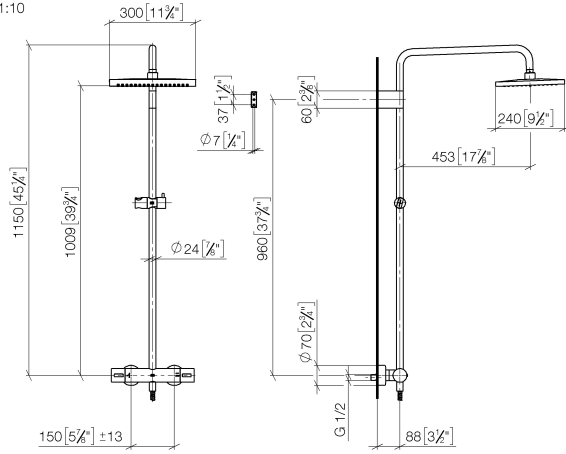

IMO

34 459 980 Product version from 6/1/2024

mm [inches]

1:10

**Flow rate chart**

**Codes & Standards**

DIN 4109

EN 1717