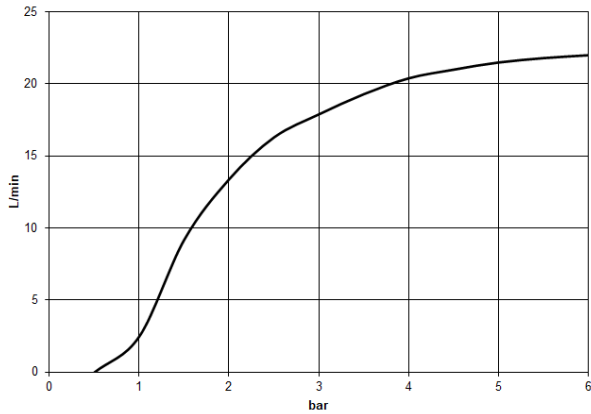

IMO

34 459 980 Product version from 6/1/2024

mm [inches]

1:10

**Flow rate chart**

**Codes & Standards**

DIN 4109

EN 1717