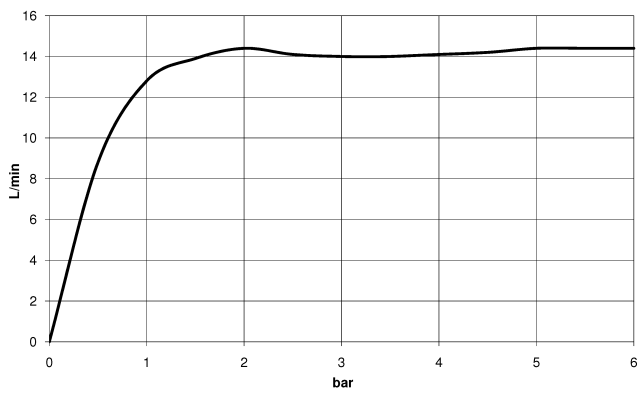

34 460 809

- shower with fixed riser projection 452mm
- overhead shower: rain flow
- rain shower Ø 300 mm
- rain shower with anti-scale system
- max. rainshower flow 14 l/min
- Function from: 10 l/min
- rotary diverter with volume control and shut-off function
- slide-on rosettes Ø 70 mm
- height of fittings up to rain shower (bottom edge) 964mm
- height of fittings up to top edge of elbow 1267mm
- gauge 150 mm - 13 mm
- metal shower hose 1750mm with integrated anti-twist protection
- 1/2" connection
- slide bar
- Pipe diameter 23.5 mm

This article does not include a hand shower!

Intrinsic protection against back flow.

	Chrome	34 460 809-00
	Brushed Platinum	34 460 809-06
	Platinum	34 460 809-08
	Dark Chrome	34 460 809-19
	Brushed Durabronze (23kt Gold)	34 460 809-28
	Brushed Bronze	34 460 809-42
	Brushed Champagne (22kt Gold)	34 460 809-46
	Champagne (22kt Gold)	34 460 809-47
	Brushed Dark Platinum	34 460 809-99

34 460 809

Flow rate chart

Certificates

Belgaqua_24-006- LGA_38736.
27_8.

34 460 809

Spare parts list

No.	Item Number	Name	Quantity used	Delivery time
1	04 12 05 091 00-00	shower	1	10
2	04 28 22 346 00-00	pipe	1	10
3	09 14 10 008 90	seal	1	2
4	90 17 11 150 00-00	holder	1	10
5	28 322 970-00	Metal shower hose 1/2" x 3/8" x 1750 mm - Chrome	1	2
6	12 570 970-00	Slide unit - Chrome	1	10
7	90 28 22 349 00-00	pipe	1	10
8	04 17 01 250 00-00	connection	1	10
9	90 17 33 015 00-00	handle	1	10
10	90 14 20 026 00 90	seal	1	2
11	90 17 33 030 00-00	handle	1	10