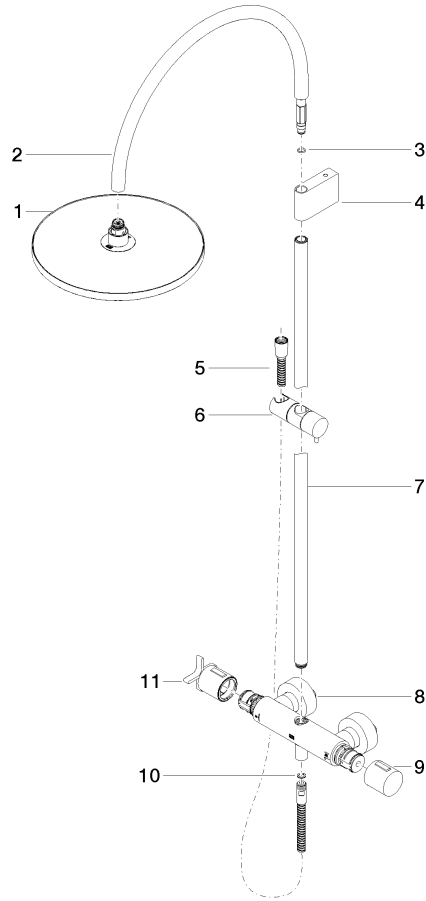

34 460 809

- shower with fixed riser projection 452mm
- overhead shower: rain flow
- rain shower Ø 300 mm
- rain shower with anti-scale system
- max. rainshower flow 14 l/min
- Function from: 10 l/min
- rotary diverter with volume control and shut-off function
- slide-on rosettes Ø 70 mm
- height of fittings up to rain shower (bottom edge) 964mm
- height of fittings up to top edge of elbow 1267mm
- gauge 150 mm - 13 mm
- metal shower hose 1750mm with integrated anti-twist protection
- 1/2" connection
- slide bar
- Pipe diameter 23.5 mm

This article does not include a hand shower!

Intrinsic protection against back flow.

	Chrome	34 460 809-00
	Brushed Platinum	34 460 809-06
	Platinum	34 460 809-08
	Dark Chrome	34 460 809-19
	Brushed Durabronze (23kt Gold)	34 460 809-28
	Brushed Bronze	34 460 809-42
	Brushed Champagne (22kt Gold)	34 460 809-46
	Champagne (22kt Gold)	34 460 809-47
	Brushed Dark Platinum	34 460 809-99

34 460 809

Flow rate chart

Certificates

Belgaqua_24-006- LGA_38736.
27_8.

34 460 809

Spare parts list

No.	Item Number	Name	Quantity used	Delivery time
1	04 12 05 091 00-00	shower	1	10
2	04 28 22 346 00-00	pipe	1	10
3	09 14 10 008 90	seal	1	2
4	90 17 11 150 00-00	holder	1	10
5	28 322 970-00	Metal shower hose 1/2" x 3/8" x 1750 mm - Chrome	1	2
6	12 570 970-00	Slide unit - Chrome	1	10
7	90 28 22 349 00-00	pipe	1	10
8	04 17 01 250 00-00	connection	1	10
9	90 17 33 015 00-00	handle	1	10
10	90 14 20 026 00 90	seal	1	2
11	90 17 33 030 00-00	handle	1	10