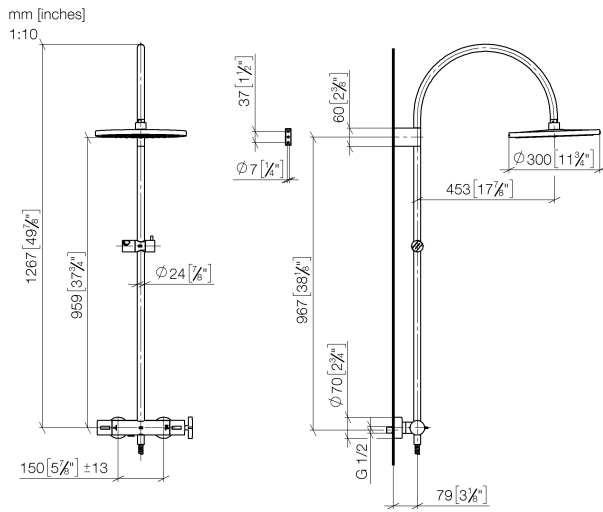

34 460 809

- shower with fixed riser projection 452mm
- overhead shower: rain flow
- rain shower Ø 300 mm
- rain shower with anti-scale system
- max. rainshower flow 14 l/min
- Function from: 10 l/min
- rotary diverter with volume control and shut-off function
- slide-on rosettes Ø 70 mm
- height of fittings up to rain shower (bottom edge) 964mm
- height of fittings up to top edge of elbow 1267mm
- gauge 150 mm - 13 mm
- metal shower hose 1750mm with integrated anti-twist protection
- 1/2" connection
- slide bar
- Pipe diameter 23.5 mm

This article does not include a hand shower!

Intrinsic protection against back flow.

	Chrome	34 460 809-00
	Brushed Platinum	34 460 809-06
	Platinum	34 460 809-08
	Dark Chrome	34 460 809-19
	Brushed Durabronze (23kt Gold)	34 460 809-28
	Brushed Bronze	34 460 809-42
	Brushed Champagne (22kt Gold)	34 460 809-46
	Champagne (22kt Gold)	34 460 809-47
	Brushed Dark Platinum	34 460 809-99

34 460 809

Flow rate chart

Certificates

Belgaqua_24-006- LGA_38736.
27_8.

34 460 809

Spare parts list

No.	Item Number	Name	Quantity used	Delivery time
1	04 12 05 091 00-00	shower	1	10
2	04 28 22 346 00-00	pipe	1	10
3	09 14 10 008 90	seal	1	2
4	90 17 11 150 00-00	holder	1	10
5	28 322 970-00	Metal shower hose 1/2" x 3/8" x 1750 mm - Chrome	1	2
6	12 570 970-00	Slide unit - Chrome	1	10
7	90 28 22 349 00-00	pipe	1	10
8	04 17 01 250 00-00	connection	1	10
9	90 17 33 015 00-00	handle	1	10
10	90 14 20 026 00 90	seal	1	2
11	90 17 33 030 00-00	handle	1	10