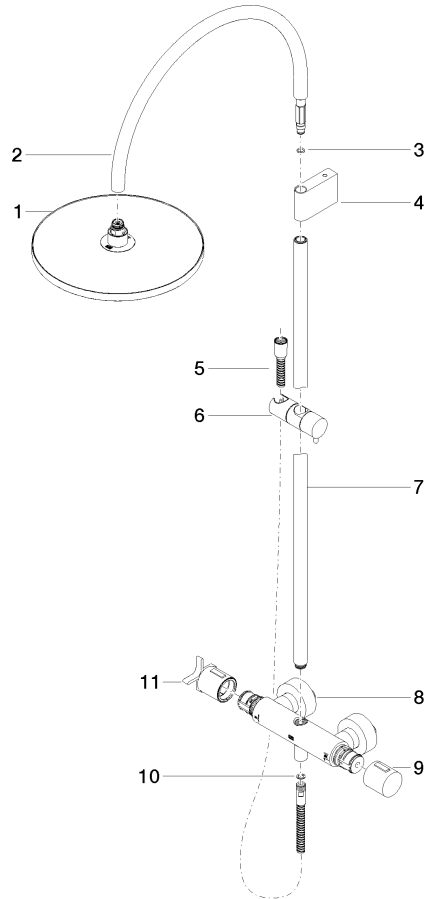

34 460 809

- shower with fixed riser projection 452mm
- overhead shower: rain flow
- rain shower Ø 300 mm
- rain shower with anti-scale system
- max. rainshower flow 14 l/min
- Function from: 10 l/min
- rotary diverter with volume control and shut-off function
- slide-on rosettes Ø 70 mm
- height of fittings up to rain shower (bottom edge) 964mm
- height of fittings up to top edge of elbow 1267mm
- gauge 150 mm - 13 mm
- metal shower hose 1750mm with integrated anti-twist protection
- 1/2" connection
- slide bar
- Pipe diameter 23.5 mm

## VAIA Shower pipe with shower thermostat without hand shower - Platinum

---

VAIA

34 460 809

### Certificates

---

Belgaqua\_24-006-2 LGA\_38

34 460 809

Parts for other finishes can be found here: [Chrome](#)

VAIA Shower pipe with shower thermostat without hand shower - Platinum

VAIA

34 460 809

**Spare parts list**

No.	Item Number	Name	Quantity used	Delivery time
	04 12 05 091 00-08	shower	11	40