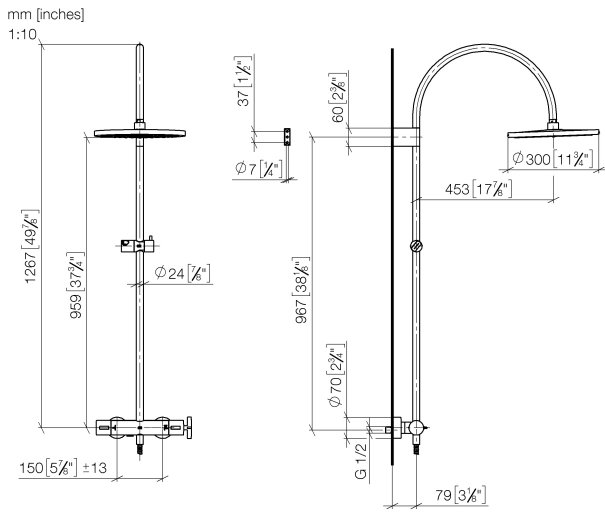

34 460 809

Flow rate chart