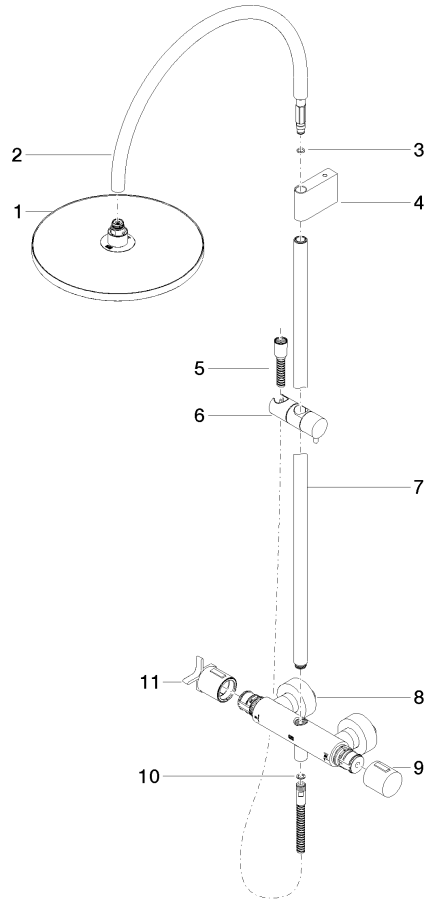

34 460 809

- shower with fixed riser projection 452mm
- overhead shower: rain flow
- rain shower Ø 300 mm
- rain shower with anti-scale system
- max. rainshower flow 14 l/min
- Function from: 10 l/min
- rotary diverter with volume control and shut-off function
- slide-on rosettes Ø 70 mm
- height of fittings up to rain shower (bottom edge) 964mm
- height of fittings up to top edge of elbow 1267mm
- gauge 150 mm - 13 mm
- metal shower hose 1750mm with integrated anti-twist protection
- 1/2" connection
- slide bar
- Pipe diameter 23.5 mm

This article does not include a hand shower!

Intrinsic protection against back flow.

		34 460 809-39
	Chrome	34 460 809-00
	Brushed Platinum	34 460 809-06
	Platinum	34 460 809-08
	Dark Chrome	34 460 809-19
	Brushed Durabronze (23kt Gold)	34 460 809-28
	Brushed Bronze	34 460 809-42
		34 460 809-43
	Brushed Champagne (22kt Gold)	34 460 809-46
	Champagne (22kt Gold)	34 460 809-47
	Brushed Dark Platinum	34 460 809-99

34 460 809

Flow rate chart

Codes & Standards

DIN 4109

EN 1717

ISO 3822

Ü-Zeichen

VAIA Shower pipe with shower thermostat without hand shower -

VAIA

34 460 809

Certificates

Belgaqua_24-006-2 LGA_38

34 460 809

Parts for other
finishes can be found
here: [Chrome](#)

Spare parts list