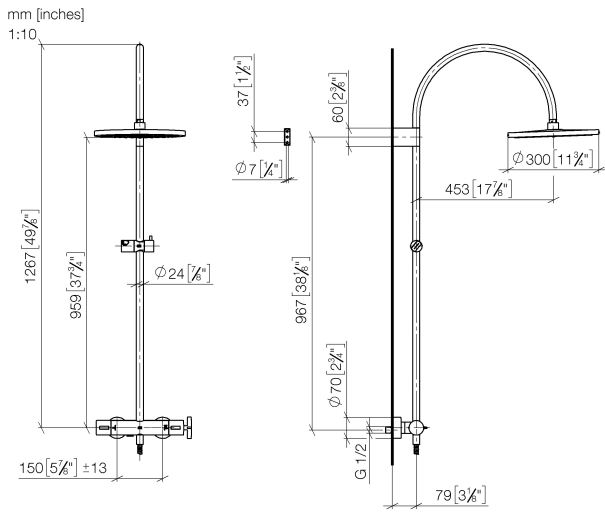

34 460 809

- shower with fixed riser projection 452mm
- overhead shower: rain flow
- rain shower Ø 300 mm
- rain shower with anti-scale system
- max. rainshower flow 14 l/min
- Function from: 10 l/min
- rotary diverter with volume control and shut-off function
- slide-on rosettes Ø 70 mm
- height of fittings up to rain shower (bottom edge) 964mm
- height of fittings up to top edge of elbow 1267mm
- gauge 150 mm - 13 mm
- metal shower hose 1750mm with integrated anti-twist protection
- 1/2" connection
- slide bar
- Pipe diameter 23.5 mm

This article does not include a hand shower!

Intrinsic protection against back flow.

		34 460 809-39
	Chrome	34 460 809-00
	Brushed Platinum	34 460 809-06
	Platinum	34 460 809-08
	Dark Chrome	34 460 809-19
	Brushed Durabronze (23kt Gold)	34 460 809-28
	Brushed Bronze	34 460 809-42
		34 460 809-43
	Brushed Champagne (22kt Gold)	34 460 809-46
	Champagne (22kt Gold)	34 460 809-47
	Brushed Dark Platinum	34 460 809-99

34 460 809

Flow rate chart

Codes & Standards

DIN 4109

EN 1717

ISO 3822

Ü-Zeichen

VAIA Shower pipe with shower thermostat without hand shower -