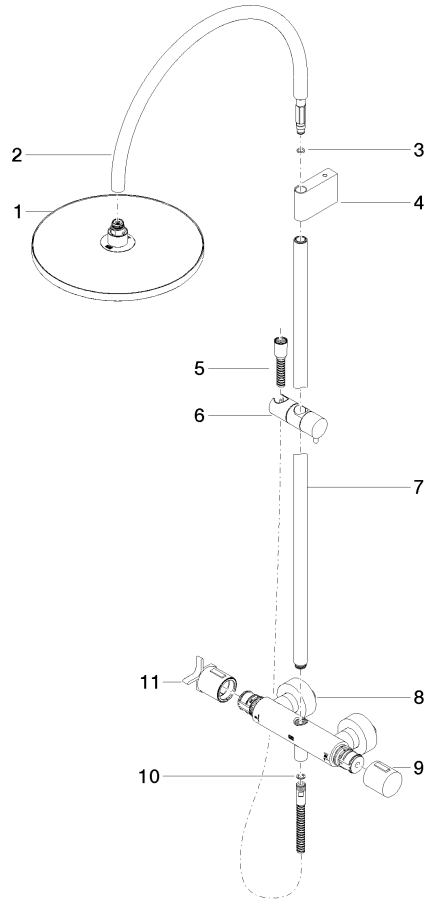

VAIA Shower pipe with shower thermostat without hand shower - Brushed Champagne (22kt Gold)

VAIA

34 460 809

- shower with fixed riser projection 452mm
- overhead shower: rain flow
- rain shower Ø 300 mm
- rain shower with anti-scale system
- max. rainshower flow 14 l/min
- Function from: 10 l/min
- rotary diverter with volume control and shut-off function
- slide-on rosettes Ø 70 mm
- height of fittings up to rain shower (bottom edge) 964mm
- height of fittings up to top edge of elbow 1267mm
- gauge 150 mm - 13 mm
- metal shower hose 1750mm with integrated anti-twist protection
- 1/2" connection
- slide bar
- Pipe diameter 23.5 mm

**VAIA Shower pipe with shower thermostat without hand shower - Brushed
Champagne (22kt Gold)**

VAIA

34 460 809

mm [inches]

1:10

Flow rate chart

Codes & Standards

DIN 4109

EN 1717

ISO 3822

Ü-Zeichen

VAIA Shower pipe with shower thermostat without hand shower - Brushed
Champagne (22kt Gold)

VAIA

34 460 809

Certificates

Belgaqua_24-006-2 LGA_38

VAIA Shower pipe with shower thermostat without hand shower - Brushed
Champagne (22kt Gold)

VAIA

34 460 809

Parts for other
finishes can be found
here: [Chrome](#)

VAIA Shower pipe with shower thermostat without hand shower - Brushed
Champagne (22kt Gold)