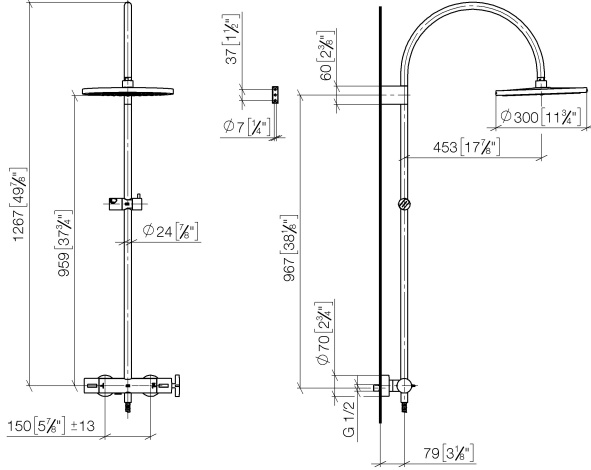

VAIA Shower pipe with shower thermostat without hand shower - Brushed Champagne (22kt Gold)

VAIA

34 460 809

- shower with fixed riser projection 452mm
- overhead shower: rain flow
- rain shower Ø 300 mm
- rain shower with anti-scale system
- max. rainshower flow 14 l/min
- Function from: 10 l/min
- rotary diverter with volume control and shut-off function
- slide-on rosettes Ø 70 mm
- height of fittings up to rain shower (bottom edge) 964mm
- height of fittings up to top edge of elbow 1267mm
- gauge 150 mm - 13 mm
- metal shower hose 1750mm with integrated anti-twist protection
- 1/2" connection
- slide bar
- Pipe diameter 23.5 mm

This article does not include a hand shower!
Intrinsic protection against back flow.

	Brushed Champagne (22kt Gold)	34 460 809-46
	Chrome	34 460 809-00
	Brushed Platinum	34 460 809-06
	Platinum	34 460 809-08
	Dark Chrome	34 460 809-19
	Brushed Durabronze (23kt Gold)	34 460 809-28
		34 460 809-39
	Brushed Bronze	34 460 809-42
		34 460 809-43
	Champagne (22kt Gold)	34 460 809-47
	Brushed Dark Platinum	34 460 809-99

**VAIA Shower pipe with shower thermostat without hand shower - Brushed
Champagne (22kt Gold)**

VAIA

34 460 809

mm [inches]

1:10

Flow rate chart

Codes & Standards

DIN 4109