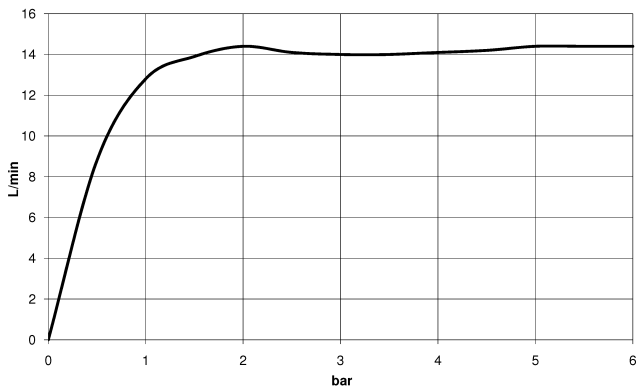

VAIA Shower pipe with shower thermostat without hand shower - Brushed Champagne (22kt Gold)

VAIA

34 460 809

- shower with fixed riser projection 452mm
- overhead shower: rain flow
- rain shower Ø 300 mm
- rain shower with anti-scale system
- max. rainshower flow 14 l/min
- Function from: 10 l/min
- rotary diverter with volume control and shut-off function
- slide-on rosettes Ø 70 mm
- height of fittings up to rain shower (bottom edge) 964mm
- height of fittings up to top edge of elbow 1267mm
- gauge 150 mm - 13 mm
- metal shower hose 1750mm with integrated anti-twist protection
- 1/2" connection
- slide bar
- Pipe diameter 23.5 mm

**VAIA Shower pipe with shower thermostat without hand shower - Brushed
Champagne (22kt Gold)**

VAIA

34 460 809

mm [inches]

1:10

Flow rate chart

Codes & Standards

DIN 4109