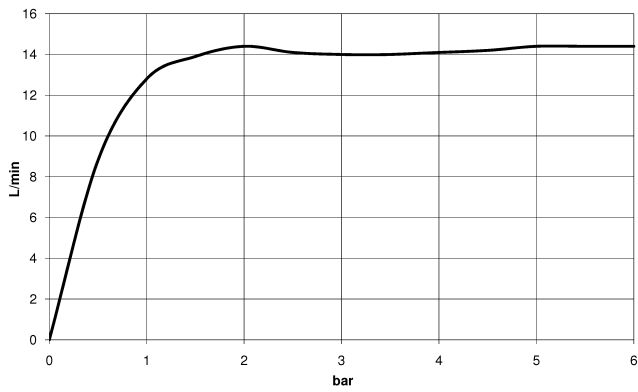

TARA Shower pipe with shower thermostat without hand shower 300 mm - Brushed Durabronze (23kt Gold)

34 460 892 Product version from 4/1/2024

- shower with fixed riser projection 452mm
- overhead shower: rain flow
- rain shower Ø 300 mm
- rain shower with anti-scale system
- max. rainshower flow 14 l/min
- Function from: 10 l/min
- rotary diverter with volume control and shut-off function
- slide-on rosettes Ø 70 mm
- height of fittings up to rain shower (bottom edge) 964mm
- height of fittings up to top edge of elbow 1267mm
- gauge 150 mm - 13 mm
- metal shower hose 1750mm with integrated anti-twist protection
- 1/2" connection
- slide bar
- Pipe diameter 23.5 mm

This article does not include a hand shower!

Intrinsic protection against back flow.

	Brushed Durabronze (23kt Gold)	34 460 892-28
	Chrome	34 460 892-00
	Brushed Platinum	34 460 892-06
	Platinum	34 460 892-08
	Dark Chrome	34 460 892-19
	Matte Black	34 460 892-33
	Brushed Bronze	34 460 892-42
	Brushed Champagne (22kt Gold)	34 460 892-46
	Champagne (22kt Gold)	34 460 892-47
	Brushed Chrome	34 460 892-93
	Brushed Dark Platinum	34 460 892-99

**TARA Shower pipe with shower thermostat without hand shower 300 mm -
Brushed Durabronz (23kt Gold)**

34 460 892 Product version from 4/1/2024
mm [inches]

Flow rate chart

Codes & Standards

EN 1717

TARA Shower pipe with shower thermostat without hand shower 300 mm - Brushed Durabronz (23kt Gold)