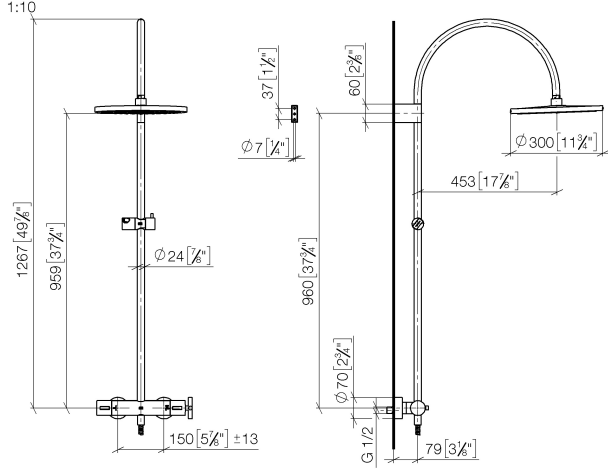

TARA Shower pipe with shower thermostat without hand shower 300 mm - Brushed Durabronze (23kt Gold)

34 460 892 Product version from 4/1/2024

- shower with fixed riser projection 452mm
- overhead shower: rain flow
- rain shower Ø 300 mm
- rain shower with anti-scale system
- max. rainshower flow 14 l/min
- Function from: 10 l/min
- rotary diverter with volume control and shut-off function
- slide-on rosettes Ø 70 mm
- height of fittings up to rain shower (bottom edge) 964mm
- height of fittings up to top edge of elbow 1267mm
- gauge 150 mm - 13 mm
- metal shower hose 1750mm with integrated anti-twist protection
- 1/2" connection
- slide bar
- Pipe diameter 23.5 mm

**TARA Shower pipe with shower thermostat without hand shower 300 mm -
Brushed Durabronz (23kt Gold)**

34 460 892 Product version from 4/1/2024
mm [inches]

Flow rate chart

Codes & Standards

EN 1717

TARA Shower pipe with shower thermostat without hand shower 300 mm - Brushed Durabronz (23kt Gold)

34 460 892 Product version from 4/1/2024

Certificates

Belgaqua_24-006-2

**TARA Shower pipe with shower thermostat without hand shower 300 mm -
Brushed Durabron (23kt Gold)**

34 460 892 Product version from 4/1/2024

Parts for other
finishes can be found
here: [Chrome](#)

Spare parts list

No.	Item Number	Name	Quantity used	Delivery time
1	04 12 05 091 00-28	shower	1	20
2	04 28 22 346 00-28	pipe	1	20
3	09 14 10 008 90	seal	1	2
4	90 17 11 150 00-28	holder	1	20
5	28 322 970-28	Metal shower hose 1/2" x 3/8" x 1750 mm - Brushed Durabron (23kt Gold)	1	20
6	12 570 970-28	Slide unit - Brushed Durabron (23kt Gold)	1	20
7	90 28 22 349 00-28	pipe	1	20
8	04 17 01 250 00-28	connection	1	20
9	90 17 33 015 00-28	handle	1	20
10	90 14 20 026 00 90	seal	1	2
11	90 17 33 021 00-28	handle	1	20