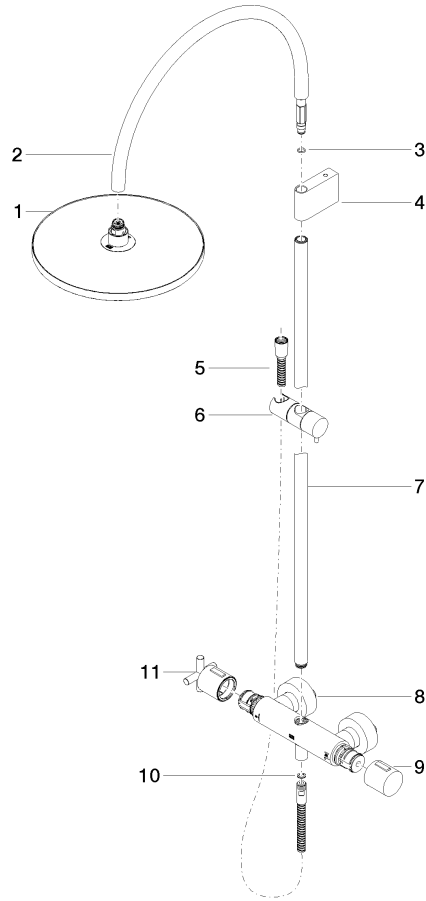

TARA Shower pipe with shower thermostat without hand shower 300 mm - Brushed Durabronze (23kt Gold)

34 460 892 Product version from 4/1/2024

- shower with fixed riser projection 452mm
- overhead shower: rain flow
- rain shower Ø 300 mm
- rain shower with anti-scale system
- max. rainshower flow 14 l/min
- Function from: 10 l/min
- rotary diverter with volume control and shut-off function
- slide-on rosettes Ø 70 mm
- height of fittings up to rain shower (bottom edge) 964mm
- height of fittings up to top edge of elbow 1267mm
- gauge 150 mm - 13 mm
- metal shower hose 1750mm with integrated anti-twist protection
- 1/2" connection
- slide bar
- Pipe diameter 23.5 mm

**TARA Shower pipe with shower thermostat without hand shower 300 mm -
Brushed Durabronz (23kt Gold)**

34 460 892 Product version from 4/1/2024
mm [inches]

Flow rate chart

Codes & Standards

EN 1717

TARA Shower pipe with shower thermostat without hand shower 300 mm - Brushed Durabronz (23kt Gold)

34 460 892 Product version from 4/1/2024

Certificates

Belgaqua_24-006-2

**TARA Shower pipe with shower thermostat without hand shower 300 mm -
Brushed Durabron (23kt Gold)**

34 460 892 Product version from 4/1/2024

Parts for other
finishes can be found
here: [Chrome](#)

Spare parts list

No.	Item Number	Name	Quantity used	Delivery time
1	04 12 05 091 00-28	shower	1	20
2	04 28 22 346 00-28	pipe	1	20
3	09 14 10 008 90	seal	1	2
4	90 17 11 150 00-28	holder	1	20
5	28 322 970-28	Metal shower hose 1/2" x 3/8" x 1750 mm - Brushed Durabron (23kt Gold)	1	20
6	12 570 970-28	Slide unit - Brushed Durabron (23kt Gold)	1	20
7	90 28 22 349 00-28	pipe	1	20
8	04 17 01 250 00-28	connection	1	20
9	90 17 33 015 00-28	handle	1	20
10	90 14 20 026 00 90	seal	1	2
11	90 17 33 021 00-28	handle	1	20