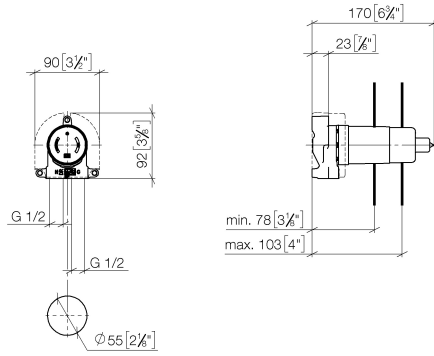

Concealed wall mounting -

35 003 970 90

- red brass, lead-free
- 2x female thread 1/2" connections
- dust cover
- anti-water packing
- soundproofing
- WRAS 2101023, 2003025

Can only be combined with exposed trim parts 26
024 661-FF / 36 013 660-FF / 36 045 660-FF / 36
013 970-FF / 36 045 970-FF / 36 804 661-FF.

Recommended miscellaneous

Extension 25 mm -

12 179 970 90

- Can only be combined with
exposed trim parts 36 804 661-FF.

Concealed wall mounting -

35 003 970 90

mm [inches]

Flow rate chart

Certificates

DVGW_DW-
6512DN0127.

LGA_18589.

WRAS_2003025.

WRAS_2101023.

Concealed wall mounting -

35 003 970 90

Spare parts list

No.	Item Number	Name	Quantity used	Delivery time
1	05 30 31 029 00 90	fixing set	1	2
2	09 11 11 019 90	accessories	2	2
3	09 14 10 112 90	seal	1	2
4	09 14 10 139 90	seal	1	2
5	09 31 20 038 90	plug	1	2
6	09 20 97 010 90	cap	1	2
7	04 14 03 079 00 90	gasket kit	1	2
8	09 21 02 178 90	cap	1	2