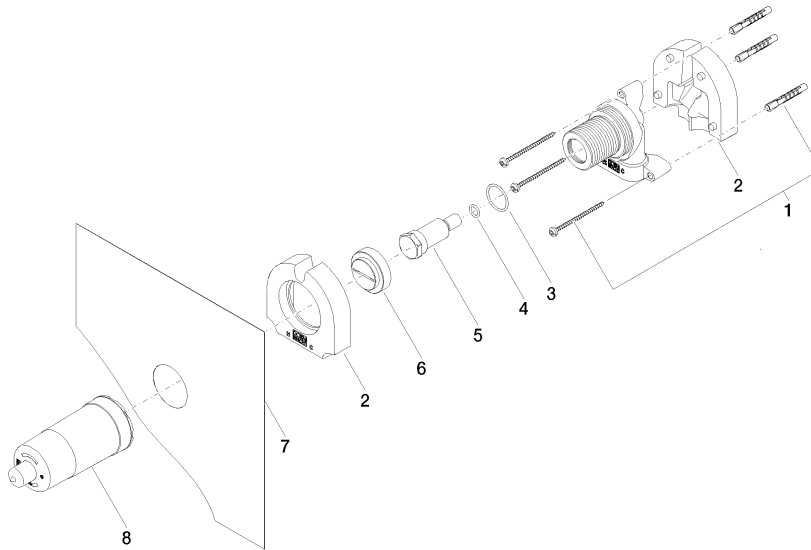

Concealed wall mounting -

35 003 970 90

Spare parts list

No.	Item Number	Name	Quantity used	Delivery time
1	05 30 31 029 00 90	fixing set	1	2
2	09 11 11 019 90	accessories	2	2
3	09 14 10 112 90	seal	1	2
4	09 14 10 139 90	seal	1	2
5	09 31 20 038 90	plug	1	2
6	09 20 97 010 90	cap	1	2
7	04 14 03 079 00 90	gasket kit	1	2
8	09 21 02 178 90	cap	1	2