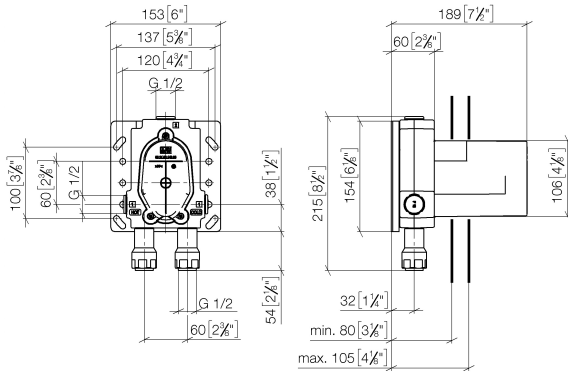

EDITION PRO Concealed single-lever mixer -

35 070 970 90

- lead-free, dezincification resistant
- 2x back flow preventer
- 2x female thread 1/2" connections
- 2x female thread 1/2" outlet
- 2x integrated supply stop
- dust cover
- sound and thermal insulation
- gauge 60 mm
- WRAS 2207012

Recommended miscellaneous

Extension 25 mm -

12 191 970 90

Recommended miscellaneous

Extension 25 mm -

12 190 970 90

EDITION PRO Concealed single-lever mixer -

35 070 970 90

mm [inches]

Codes & Standards

DIN 4109

ISO 3822

Scottish Water
Byelaws

UK Water Supply
Regulations

Ü-Zeichen

Certificates

No.	Item Number	Name	Quantity used	Delivery time
	04 30 31 024 01 90	fixing set	18	2