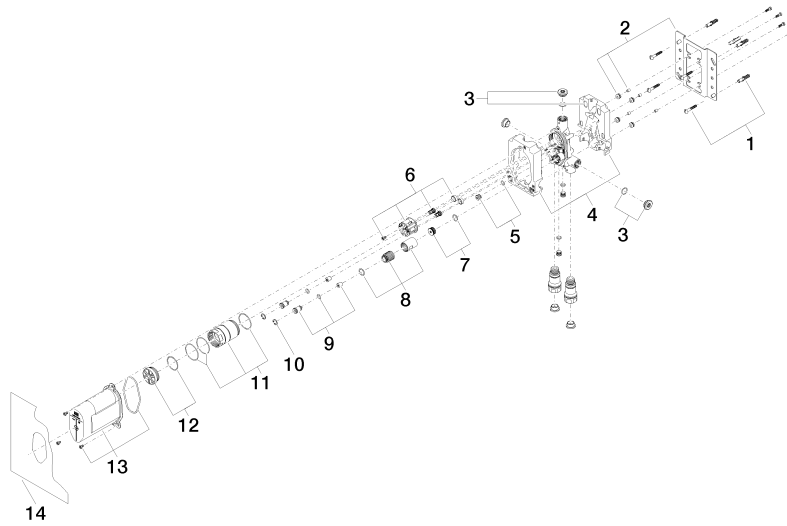

EDITION PRO Concealed single-lever mixer -

---

35 070 970 90