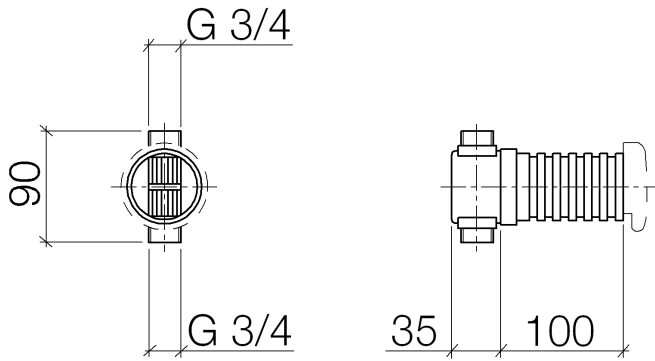

Vacuum breaker -

35 150 970 90

- 3/4" connection

Vacuum breaker -

35 150 970 90

Flow rate chart

Codes & Standards

DIN 4109

ISO 3822

Ü-Zeichen

Vacuum breaker -

35 150 970 90

Certificates

LGA_18

Vacuum breaker -

35 150 970 90

Spare parts list

No.	Item Number	Name	Quantity used	Delivery time
1	04 29 03 051 00 90	insert	1	2
2	09 18 40 116 90	sleeve	1	2