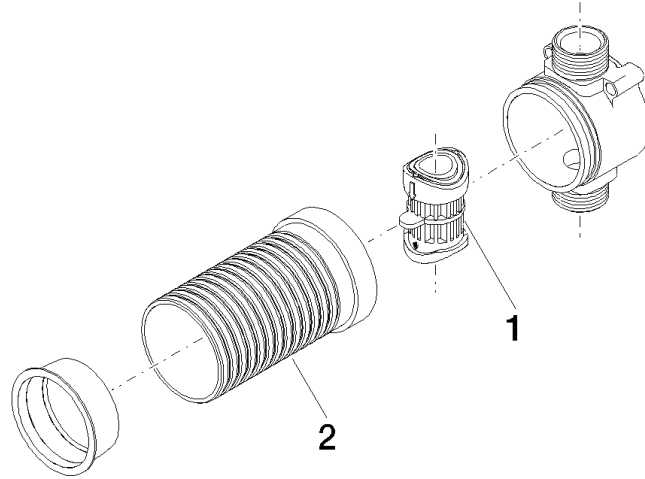

Vacuum breaker -

35 150 970 90

- 3/4" connection

Vacuum breaker -

35 150 970 90

Flow rate chart

Codes & Standards

DIN 4109

Spare parts list

No.	Item Number	Name	Quantity used	Delivery time
1	04 29 03 051 00 90	insert	1	2
2	09 18 40 116 90	sleeve	1	2