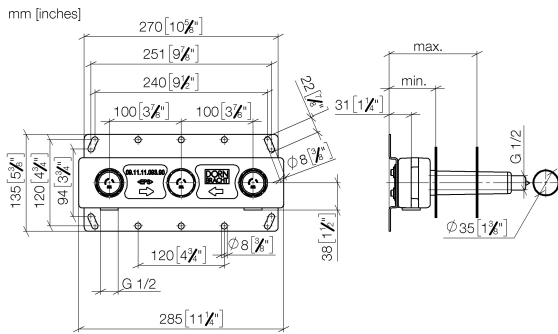

Concealed wall-mounted mixer centred spout -

35 700 970 90

- 3x dust cover
- 2x female thread 1/2" connections
- 1x female thread 1/2" outlet
- 3x sealing plug 1/2"
- gauge 100 mm
- WRAS 2211003

Concealed wall-mounted mixer centred spout -

35 700 970 90

		min	max
36xxx361-FF	Madison	85 [3 3/8"]	145 [5 5/8"]
36xxx809/819-FF	Vaia	85 [3 3/8"]	145 [5 5/8"]
36xxx882/892-FF	Tara	85 [3 3/8"]	145 [5 5/8"]
36xxx811-FF	CYO	85 [3 3/8"]	145 [5 5/8"]
36xxx705-FF	CL. 1	110 [4 3/8"]	150 [5 7/8"]
36xxx782-FF	MEM	110 [4 3/8"]	150 [5 7/8"]

Certificates

WRAS_2211003.

Concealed wall-mounted mixer centred spout -

35 700 970 90

Spare parts list

No.	Item Number	Name	Quantity used	Delivery time
1	04 17 20 251 00 90	base	1	60
2	04 30 31 024 01 90	fixing set	2	2
3	09 31 20 092 90	plug	1	2
4	04 31 20 037 00 90	plug	2	2
5	09 21 02 173 90	cap	1	2
6	04 21 02 173 01 90	cap	2	2
7	90 23 01 174 00 90	sleeve	1	2
8	04 14 03 072 01 90	gasket kit	3	2