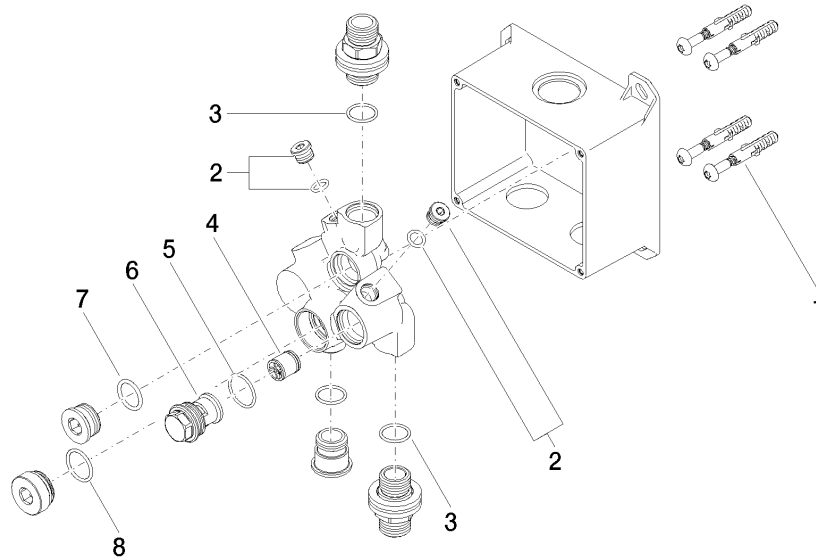

35 742 970 90
mm [inches]

Codes & Standards

DIN 4109

ISO 3822

Scottish Water
Byelaws

UK Water Supply
Regulations

Ü-Zeichen

Certificates

WRAS_1906

LGA_29

eSET Touchfree Basin mixer without temperature setting for combining with free-standing fittings -

35 742 970 90

Product version from 7/3/2017

eSET Touchfree Basin mixer without temperature setting for combining with free-standing fittings -

35 742 970 90

Spare parts list

Product version from 7/3/2017

No.	Item Number	Name	Quantity used	Delivery time
	04 30 31 024 01 90	fixing set	12	2