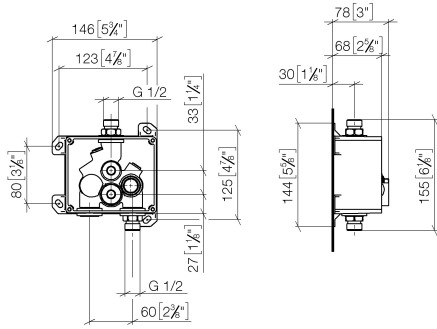

eSET Touchfree Basin mixer without temperature setting for combining with free-standing fittings -

35 742 970 90

- lead-free
- 1x back flow preventer
- 1x male 1/2" connector
- surface-mounted installation
- WRAS 1906116

Can be combined with spouts from the Vaia, Lissé, CL.1, IMO, Tara., Tara Logic, Meta.02, Deque, Supernova, Symetrics, LULU and MEM series

Cannot be combined with spouts with a pull-rod pop-up waste.

Please combine with item no. 10 126 970-FF

35 742 970 90
mm [inches]

Codes & Standards

DIN 4109

ISO 3822

Scottish Water
Byelaws

UK Water Supply
Regulations

Ü-Zeichen

Certificates