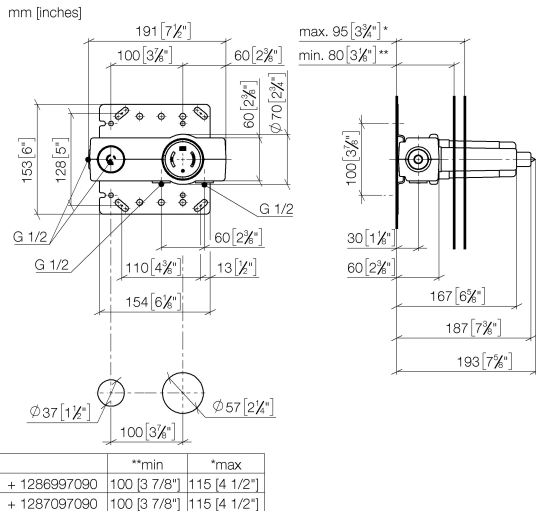

## EDITION PRO Concealed wall-mounted single-lever mixer mixer on right -

---

35 870 970 90

- red brass, lead-free
- 2x male thread 1/2" connection
- 1x female thread 1/2" outlet for wall spout
- 1x female thread 1/2" outlet
- 2x dust cover
- anti-water packing
- soundproofing
- gauge 100 mm

## EDITION PRO Concealed wall-mounted single-lever mixer mixer on right -

35 870 970 90