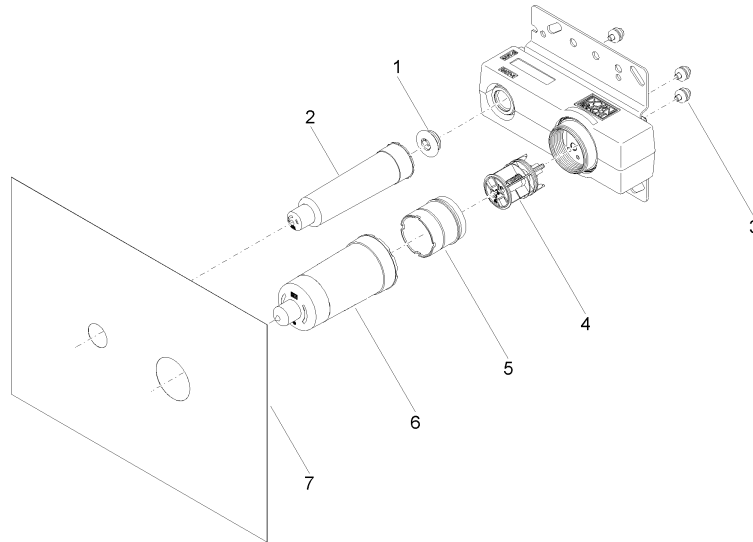

# EDITION PRO Concealed wall-mounted single-lever mixer mixer on right -

---

35 870 970 90

Product version up to 7/22/2021

Product version from 8/1/2021

**Product version from 5/1/2022**